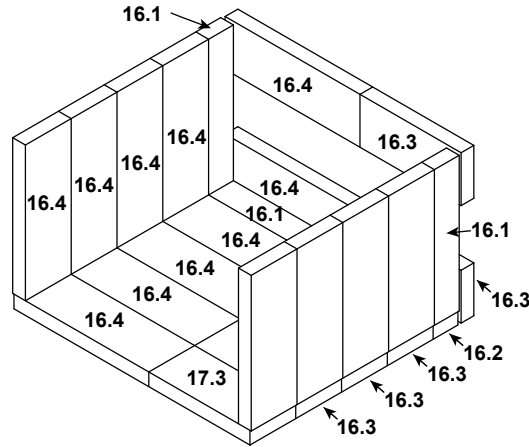

#16 Brick Assembly

IMPORTANT: THIS IS DATED INFORMATION. Parts must be ordered from a dealer or distributor. **Hearth and Home Technologies does not sell directly to consumers.** Provide model number and serial number when requesting service parts from your dealer or distributor.

Stocked at Depot

ITEM	DESCRIPTION	COMMENTS	PART NUMBER
16	Brick Assembly - Complete Set		SRV4083-016
16.1	Brick, 13-1/4 x 2-7/16 x 1-1/4"	Qty 3 req	SRV4083-201
16.2	Brick, 9-15/16 x 2-7/16 x 1-1/4"	Qty 1 req	SRV4083-202
16.3	Brick, 9-15/16 x 4-1/2 x 1-1/4"	Qty 6 req	SRV4083-208
16.4	Brick, 13-1/4 x 4-1/2 x 1-1/4"	Qty 14 req	SRV7000-306