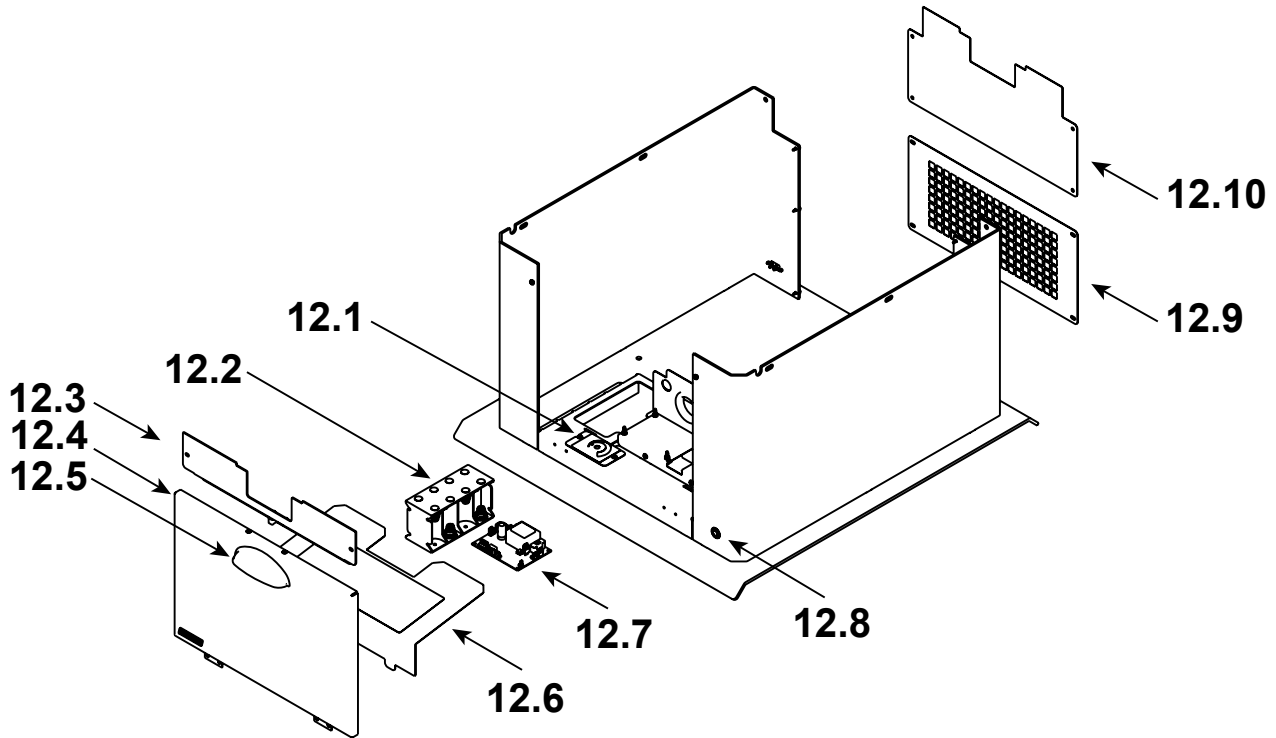

#12 Pedestal Assembly

IMPORTANT: THIS IS DATED INFORMATION. Parts must be ordered from a dealer or distributor. **Hearth and Home Technologies does not sell directly to consumers.** Provide model number and serial number when requesting service parts from your dealer or distributor.

Stocked
at Depot

ITEM	DESCRIPTION	COMMENTS	PART NUMBER	
12	Pedestal Assembly		SRV4083-017	
12.1	Control Plate Assembly		SRV4083-035	
12.2	Battery Backup		SRV4083-177	Y
12.3	Pedestal Catch Bracket		SRV4083-197	
12.4	Pedestal Door Assembly		SRV4083-033	
12.5	Door Handle		SRV7033-274	
	Twin Ball Catch		SRV7000-532	
12.6	Control Board Cover		SRV4083-034	
12.7	Control Board Assembly		SRV4083-050	Y
12.8	Push Button		SRV4182-134	Y
12.9	Pedestal Screen		SRV4083-183	
12.10	Pedestal Rear	No Longer Available	SRV4083-174	

Additional service part numbers appear on following page.