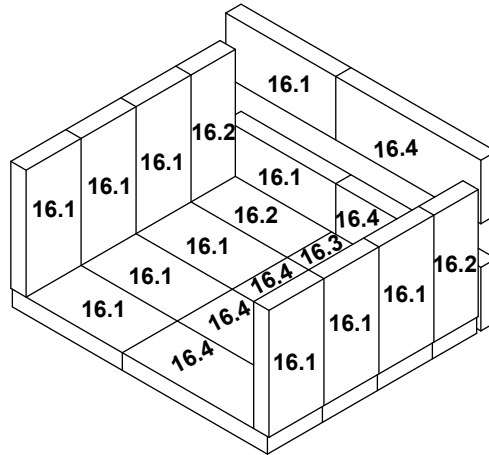

#16 Brick Assembly

IMPORTANT: THIS IS DATED INFORMATION. Parts must be ordered from a dealer or distributor. **Hearth and Home Technologies does not sell directly to consumers.** Provide model number and serial number when requesting service parts from your dealer or distributor.

Stocked at Depot

ITEM	DESCRIPTION	COMMENTS	PART NUMBER
16	Brick Assembly - Complete Set		SRV4084-016
16.1	Brick, 9 x 4-1/2 x 1-1/4"	Qty 11 req	SRV4083-306
16.2	Brick, 9 x 3-5/8 x 1-1/4"	Qty 3 req	SRV4084-201
16.3	Brick, 11-7/8 x 3-5/8 x 1-1/4"	Qty 1 req	SRV4084-202
16.4	Brick, 11-7/8 x 4-1/2 x 1-1/4"	Qty 5 req	SRV4084-208