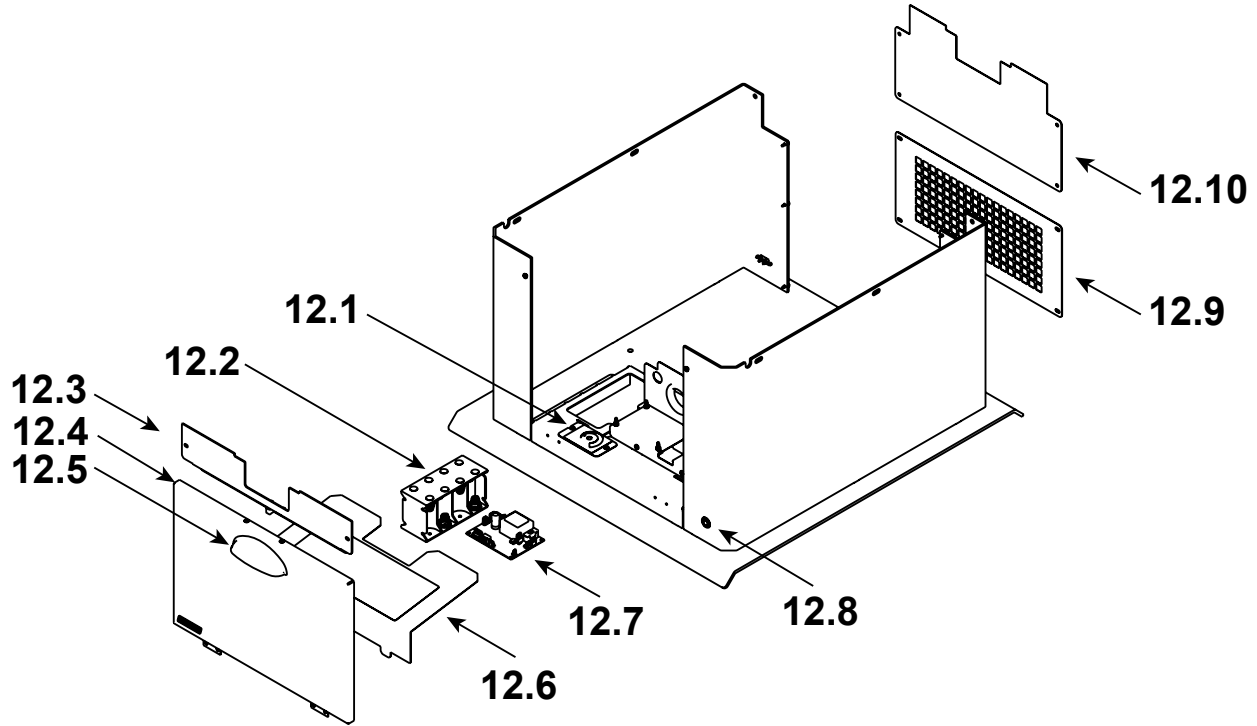

#12 Pedestal Assembly

IMPORTANT: THIS IS DATED INFORMATION. Parts must be ordered from a dealer or distributor. **Hearth and Home Technologies does not sell directly to consumers.** Provide model number and serial number when requesting service parts from your dealer or distributor.

**Stocked
at Depot**

ITEM	DESCRIPTION	COMMENTS	PART NUMBER	
12	Pedestal Assembly		SRV4084-017	
12.1	Control Plate Assembly		SRV4083-035	
12.2	Battery Backup		SRV4083-177	Y
12.3	Pedestal Catch Bracket		SRV4083-197	
12.4	Pedestal Door Assembly		SRV4084-033	
12.5	Door Handle		SRV7033-274	
	Twin Ball Catch		SRV7000-532	
12.6	Control Board Cover		SRV4083-034	
12.7	Control Board Assembly		SRV4084-050	Y
12.8	Push Button		SRV4182-134	Y
12.9	Pedestal Screen		SRV4083-183	
12.10	Pedestal Rear		SRV4084-174	

Additional service part numbers appear on following page.