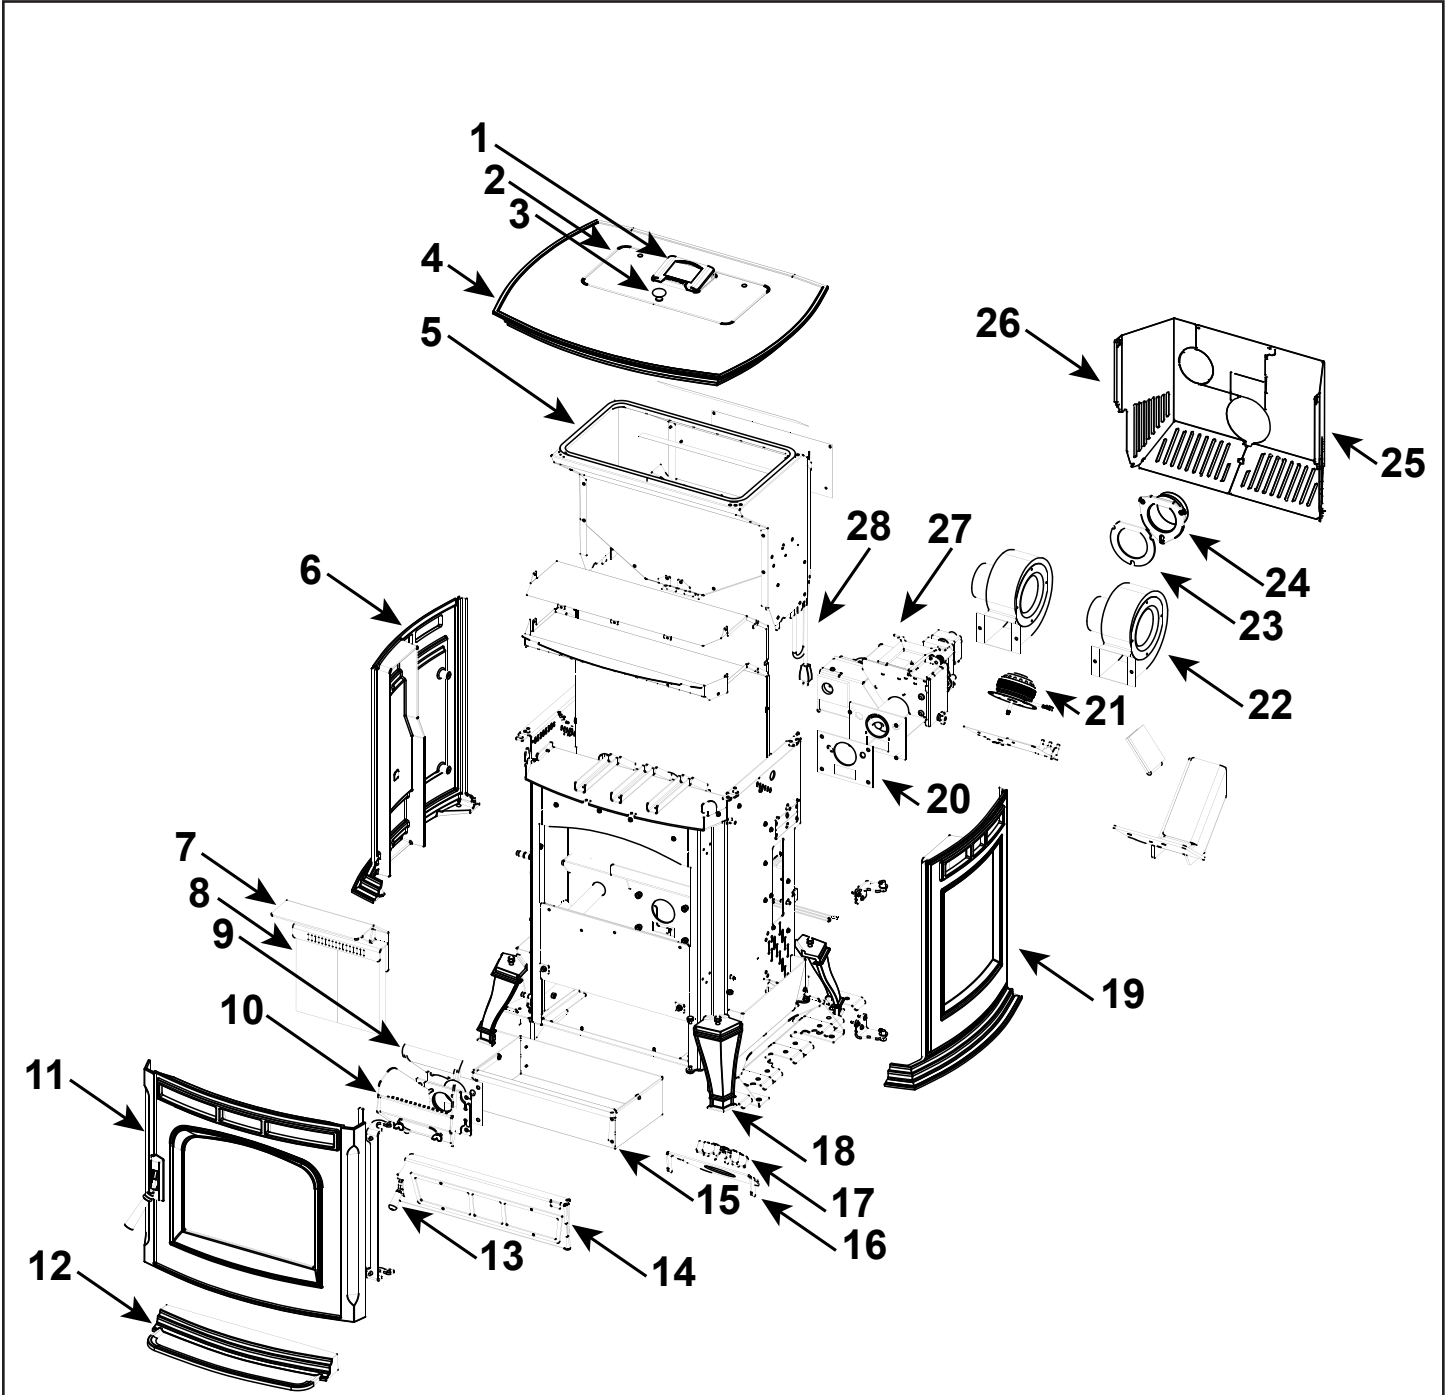

1-90-999000-1 (Matte Black)(Beginning Manufacturing Date: Dec 2016)(Ending Manufacturing Date: Feb 2020)

1-90-999000-14 (Majolica Brown)(Beginning Manufacturing Date: Dec 2016)(Ending Manufacturing Date: Feb 2020)

1-90-999001-1 (Matte Black w/Wireless)(Beginning Manufacturing Date: Dec 2016)

1-90-999001-14 (Majolica Brown w/Wireless)(Beginning Manufacturing Date: Dec 2016)

Part number list on following page.