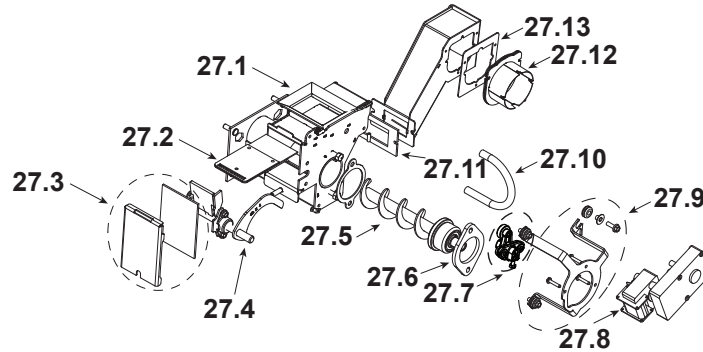

IMPORTANT: THIS IS DATED INFORMATION. Parts must be ordered from a dealer or distributor. **Hearth and Home Technologies does not sell directly to consumers.** Provide model number and serial number when requesting service parts from your dealer or distributor.

Stocked at Depot

ITEM	DESCRIPTION	COMMENTS	PART NUMBER	Stocked at Depot
21	Combustion Blower		1-00-02275	Y
	Combustion Blower Capacitor		1-00-00276	Y
	Studs and Nuts (Post HF1531398)	5 Sets	1-00-99922	
	Blower Mounting Screws (Post HF1531398)	5 Sets	1-00-832150	
22	Distribution Blower	Qty 2 req	3-21-33647	Y
23	Gasket Set, Burn Pot & Tailpipe	Pkg of 5 Sets	1-00-07381	Y
24	Pellet Tailpipe, Cast		3-00-247237	Y
25	Rear Cover, Right	Pre HF1533476	1-00-999125	Y
		Post HF1533476	SRV8787-005	Y
26	Rear Cover, Left	Pre HF1533476	1-00-999126	Y
		Post HF1533476	SRV8787-004	Y

#27 Feeder Assembly

27	Feeder Assembly			
27.1	Feeder Body		1-10-680021W	Y
27.2	Slide Plate Assembly		1-10-677121A	Y
27.3	Feed Cover & Gasket	2 Sets	1-00-677122	Y
27.4	Pusher Arm		1-10-677131W	Y
	Pillow Block	Pkg of 4	3-31-3614087-4	Y
27.5	Auger		3-50-00565	Y
	Gasket, Auger	Pkg of 5	1-00-888196	
27.6	Bearing Retainer w/Hardware		1-00-04035	Y
	Cam Bearing		3-31-3014	Y
27.7	Cam Block Assembly		1-10-777950A	Y
27.8	6 RPM CW Outboard Motor, 120V		3-20-00999	Y
27.9	Motor Mount w/Hardware		1-00-999111	Y
27.10	Feeder Crossover Tube Kit		1-00-67900	Y
27.11	Gasket, Snout	Pkg of 10	3-44-677160-10	Y
27.12	Air Intake		1-10-06810A	
27.13	Gasket, Air Intake	Pgk of 6	3-44-72224-6	Y
28	Power Cord		3-20-51578	Y
	Line Filter		3-20-803744	Y
	Silicone Cap	Pgk of 10	3-99-123/10	

Additional service parts on following page.