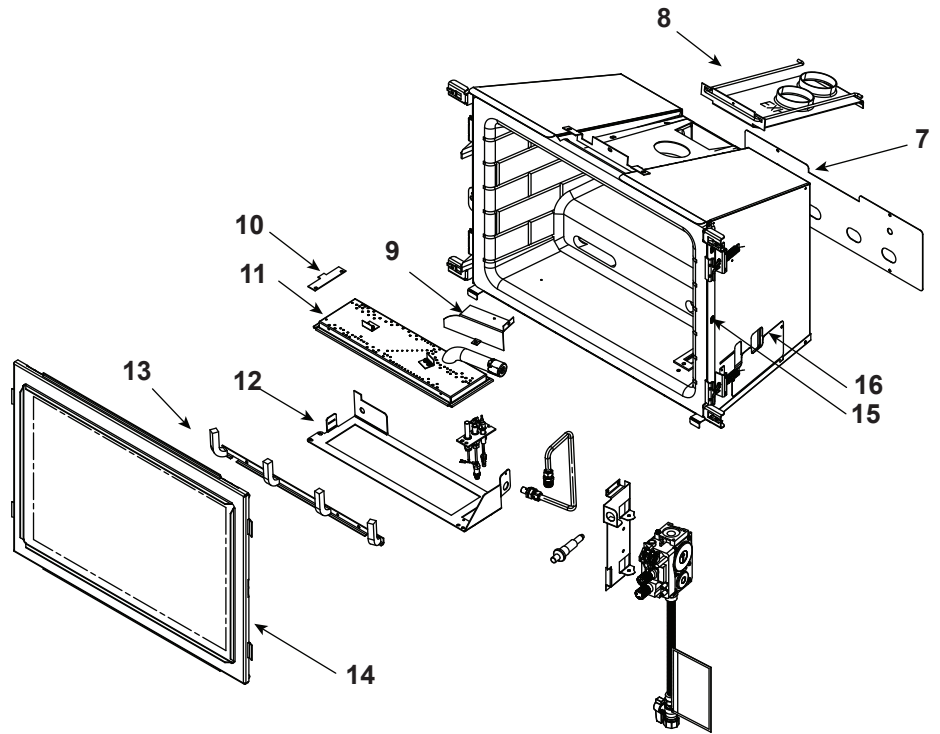

Log Set Assembly

IMPORTANT: THIS IS DATED INFORMATION. When requesting service or replacement parts for your appliance please provide model number and serial number. All parts listed in this manual may be ordered from an authorized dealer.

Stocked at Depot

ITEM	DESCRIPTION	COMMENTS	PART NUMBER	
	Log Set Assembly		LOGS-2031	Y
1	Log 1	No longer available, Must order complete assembly	SRV2032-701	
2	Log 2		SRV2032-702	
3	Log 3		SRV2032-703	
4	Log 4		SRV340-704	
5	Log 5		SRV340-705	
6	Log 6		SRV740-707	
7	Access Plate: Fan	No longer available	2019-111	
8	Air Passage: Slide Plate Assembly	No longer available	2019-096	
	Slide Plate Handle		2019-201	
9	Air Baffle	No longer available	2019-165	
10	Burner Key	No longer available	2019-166	
11	Burner		2031-003	Y
12	Burner Drop Plate	No longer available	2019-164	
13	Log Grate	No longer available	2019-006	
14	Glass Door Assembly, Ceramic	No longer available	GLA-2019	
15	Surround Mount, Right	No longer available	2019-205	
	Surround Mount, Left	No longer available	2019-196	
16	Access Plate	No longer available	2019-116	

Additional service parts on following page.