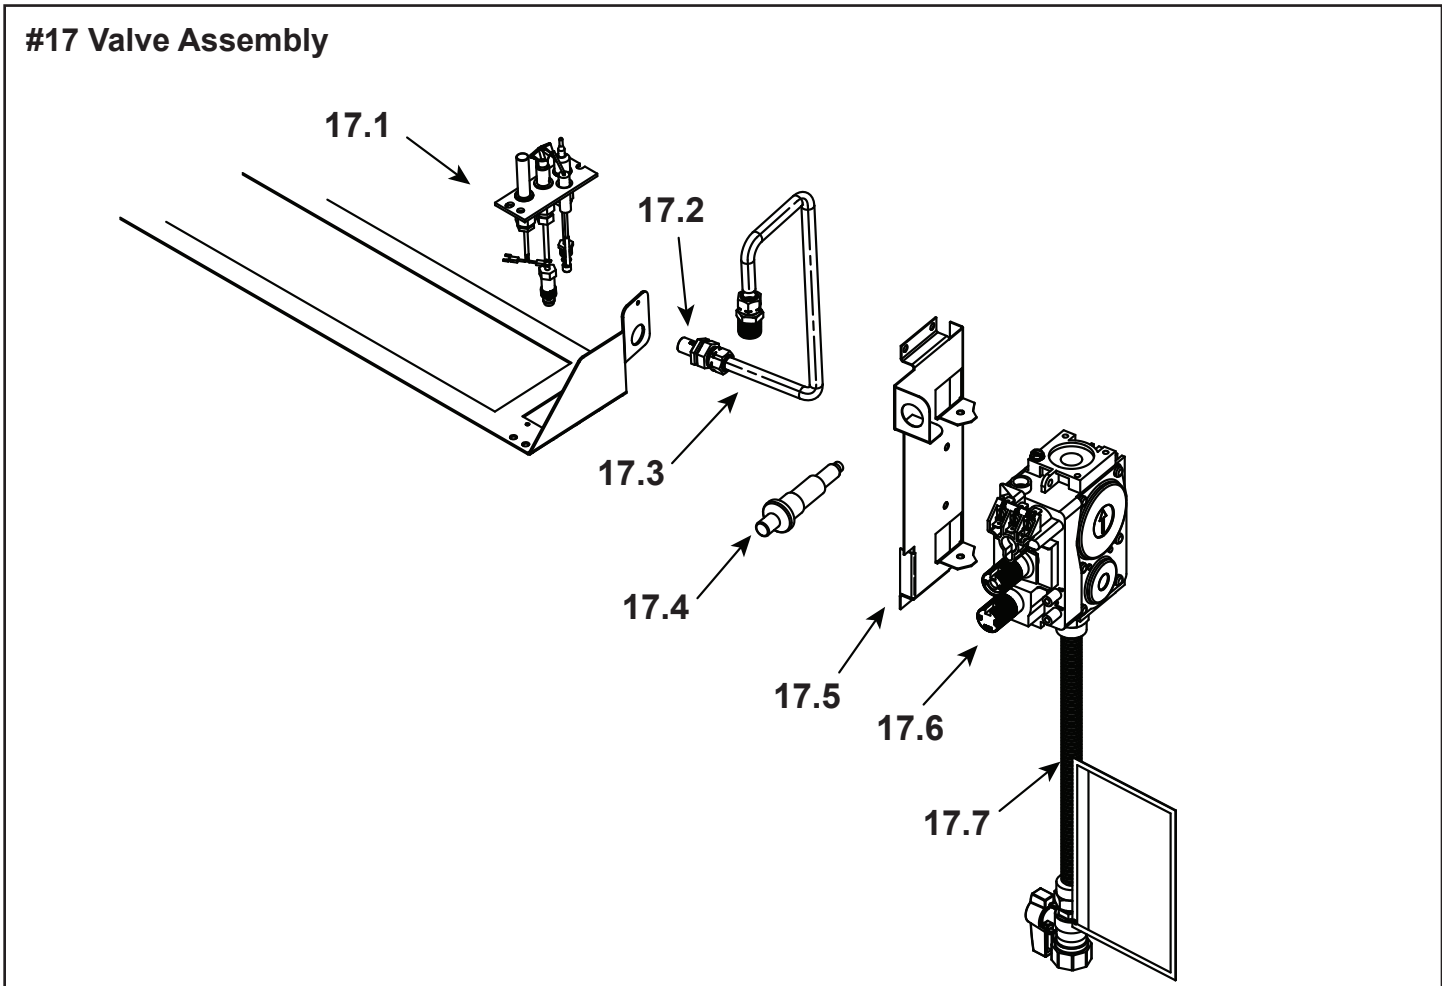

IMPORTANT: THIS IS DATED INFORMATION. When requesting service or replacement parts for your appliance please provide model number and serial number. All parts listed in this manual may be ordered from an authorized dealer.

**Stocked
at Depot**

ITEM	DESCRIPTION	COMMENTS	PART NUMBER	Stocked at Depot
17.1	Pilot Assembly NG		2103-010	Y
	Pilot Assembly LP		2103-011	Y
	Pilot Tube		SRV485-301	Y
	Thermocouple		2103-511	Y
	Thermopile		2103-512	Y
17.2	Burner Orifice NG (#36B)	No longer available	567-801	
	Burner Orifice LP (#52B)	No longer available	074-801	
17.3	Burner Tube		567-301A	Y
17.4	Piezo Ignitor		291-513	Y
17.5	Valve Bracket	No longer available	2019-107	
17.6	Valve NG		SRV230-0710	Y
	Valve LP		SRV230-0720	Y
17.7	Flex Ball Valve Assembly		SRV302-320	Y

Additional service parts on following page.