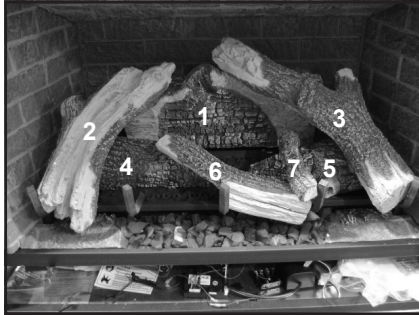

42" Gas Fireplace - DV

8000CLX-IFT-G(Black Glass)

8000CLX-IFT-S(Stratford)

8000CLX-IFT-TG(Tranquil Greige)

Beginning Manufacturing Date: Mar 2018

Ending Manufacturing Date: May 2023

Log Set Assembly

IMPORTANT: THIS IS DATED INFORMATION. Parts must be ordered from a dealer or distributor. **Hearth and Home Technologies does not sell directly to consumers.** Provide model number and serial number when requesting service parts from your dealer or distributor.

Stocked at Depot

ITEM	DESCRIPTION	COMMENTS	PART NUMBER	
	Log Assembly		LOGS-8CL	Y
1	Log #1	No longer available, Must order complete assembly	SRV2170-721	
2	Log #2		SRV2170-722	
3	Log #3		SRV2170-723	
4	Log #4		SRV2170-724	
5	Log #5		SRV2170-725	
6	Log #6		SRV2170-726	
7	Log #7		SRV2166-727	
8	Non-combustible board		2170-136	
9	Burner Top		SRV2170-100	Y
10	Burner Assembly NG		SRV2170-007	Y
	Burner Assembly Propane		SRV2170-008	Y
10.1	Air Scoop		2170-188	
10.2	Pilot Cover		2170-181	
11	Grate Assembly		SRV2170-104	
12	Refractory Base	Black	SRV8CLXBASE-BK	
		Stratford	SRV8CLXBAS-STRT	
13	Base Refractory Basket		2170-108	
14	Glass Assembly		GLA2507-018	Y
15	Finishing Strips	Sold as set only	SRVFS-8	
16	Blower		GFK-160A	
17	Junction box		SRV4021-013	Y
	Ember Mesh		2166-113	
	Surround	No longer available	2170-019	