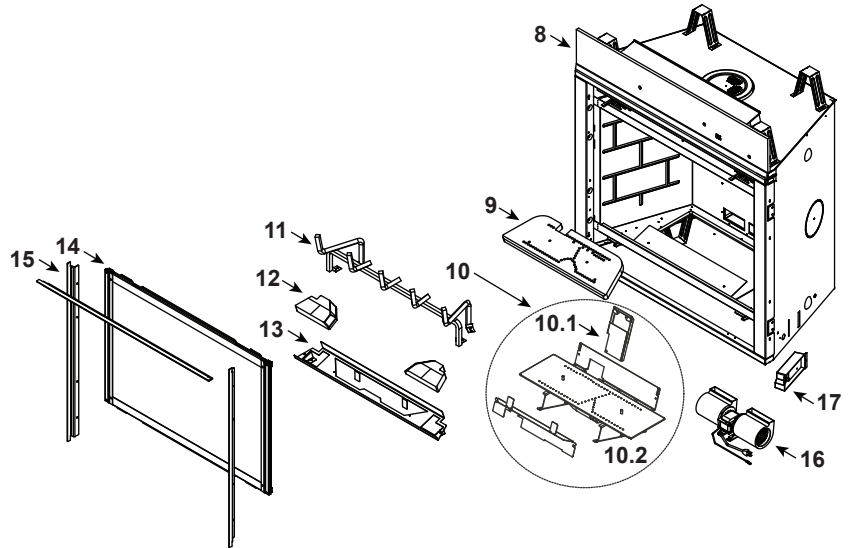

42" Gas Fireplace - DV

8000CLX-IFT-G(Black Glass)

8000CLX-IFT-S(Stratford)

8000CLX-IFT-TG(Tranquil Greige)

Beginning Manufacturing Date: Mar 2018

Ending Manufacturing Date: May 2023

Log Set Assembly

IMPORTANT: THIS IS DATED INFORMATION. Parts must be ordered from a dealer or distributor. **Hearth and Home Technologies does not sell directly to consumers.** Provide model number and serial number when requesting service parts from your dealer or distributor.

Stocked at Depot

ITEM	DESCRIPTION	COMMENTS	PART NUMBER	
	Log Assembly		LOGS-8CL	Y
1	Log #1	No longer available, Must order complete assembly	SRV2170-721	
2	Log #2		SRV2170-722	
3	Log #3		SRV2170-723	
4	Log #4		SRV2170-724	
5	Log #5		SRV2170-725	
6	Log #6		SRV2170-726	
7	Log #7		SRV2166-727	
8	Non-combustible board		2170-136	
9	Burner Top		SRV2170-100	Y
10	Burner Assembly NG		SRV2170-007	Y
	Burner Assembly Propane		SRV2170-008	Y
10.1	Air Scoop		2170-188	
10.2	Pilot Cover		2170-181	
11	Grate Assembly		SRV2170-104	
12	Refractory Base	Black	SRV8CLXBASE-BK	
		Stratford	SRV8CLXBAS-STRT	
13	Base Refractory Basket		2170-108	
14	Glass Assembly		GLA2507-018	Y
15	Finishing Strips	Sold as set only	SRVFS-8	
16	Blower		GFK-160A	
17	Junction box		SRV4021-013	Y
	Ember Mesh		2166-113	
	Surround	No longer available	2170-019	

Additional service part numbers on following page.