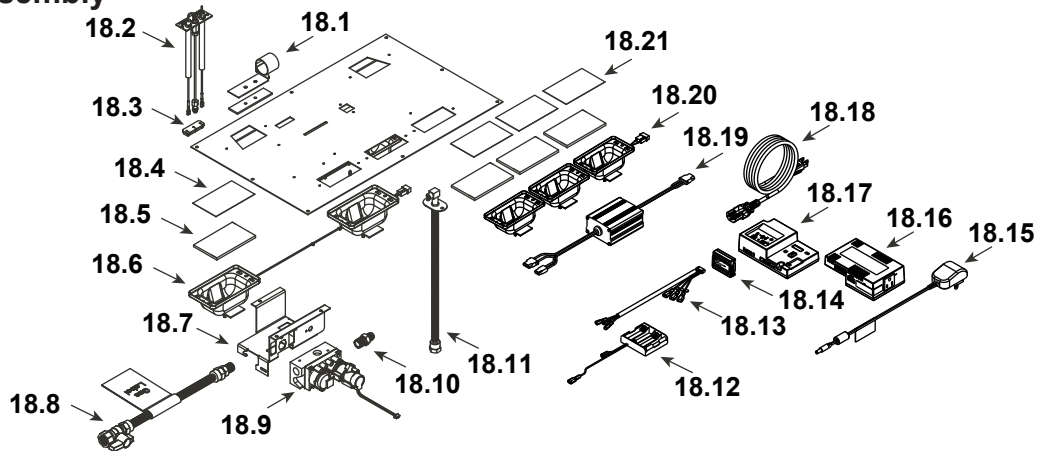

No one builds a better fire

#18 Valve Assembly

IMPORTANT: THIS IS DATED INFORMATION. Parts must be ordered from a dealer or distributor. **Hearth and Home Technologies does not sell directly to consumers.** Provide model number and serial number when requesting service parts from your dealer or distributor.

**Stocked
at Depot**

ITEM	DESCRIPTION	COMMENTS	PART NUMBER	Stocked at Depot
18.1	Shutter Bracket Assembly		2166-157	Y
18.2	Pilot Assembly, NG		2166-370	Y
	Pilot Assembly, Propane		2166-371	Y
	Pilot Tube		SRV485-301	Y
18.3	3-Hole Grommet		SRV2118-420	
18.4	Kapton Lens, Light Orange (For the -S & -TG back accent lights)	Qty 2 req	2166-171	Y
18.5	Glass, 1/4 " (Qty 3 req for -G, Qty 5 req for -S & -TG)		2166-163	Y
18.6	2-Gang LED Assembly (Only for the -S & -TG)		2166-316	Y
18.7	Valve Bracket		2118-104	
18.8	Flex Ball Valve Assembly		SRV302-320	Y
	Valve, NG		SRV2166-302	Y
	Valve, Propane		2166-303	Y
18.10	Male Connector	Pkg of 5	303-315/5	Y
18.11	Bulkhead W/Flex tube		SRV7000-156	Y
18.12	Battery Pack**		SRV2326-134	Y
18.13	Harness, IFT 6 Pin Wiring		SRV2326-132	Y
18.14	Module, RF FCC		SRV2326-120	Y
18.15	Transformer, 6 Volt Wall		SRV2326-131	Y
18.16	Module, B Type AC		SRV2326-150	Y
18.17	Module, IFT Control		SRV2326-130	Y
18.18	Cable, B Type AC Module		SRV2326-152	Y
18.19	LED Controller,		SRV2166-336	Y
18.20	3-Gang LED Assembly		2166-315	Y
18.21	Kapton Lens, Dark Orange (Only for the front ember lights)	Qty 3 req	2166-184	Y
	Component Tray		2279-180	
	Orifice, NG #30C		582-830	Y
	Orifice, Propane #47C		582-847	Y

**Fuse for battery pack can be sourced locally, not a warranty item. Specs are 250v, 3A fuse, 3/4" long

Additional service parts on following page.