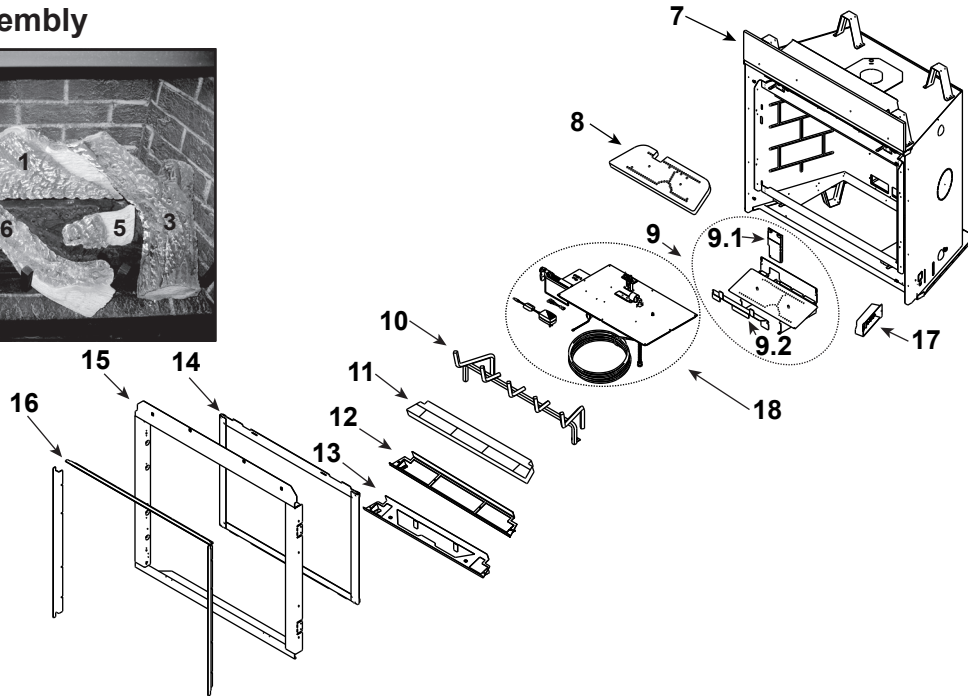

Log Set Assembly

IMPORTANT: THIS IS DATED INFORMATION. Parts must be ordered from a dealer or distributor. **Hearth and Home Technologies does not sell directly to consumers.** Provide model number and serial number when requesting service parts from your dealer or distributor.

**Stocked
at Depot**

ITEM	DESCRIPTION	COMMENTS	PART NUMBER	Stocked at Depot
	Log Set Assembly		LOGS-6C	Y
1	Log 1		SRV2164-701	
2	Log 2		SRV2164-702	
3	Log 3		SRV2164-703	
4	Log 4		SRV2164-704	
5	Log 5		SRV2164-705	
6	Log 6		SRV2164-706	
7	Insulation Board		2166-136	
8	Burner Top		SRV2166-100	Y
9	Burner NG		SRV2164-007	Y
	Burner Propane		SRV2164-008	Y
9.1	Air Scoop		2170-188	
9.2	Pilot Cover		2170-181	
10	Log Grate		SRV2166-104	
11	Base Refractory		SRV6BASE-STRAT	
12	Air Baffle		2164-144	
13	Refractory Basket		2166-108	
14	Glass Door Assembly		GLA-6000G	Y
15	Surround Assembly	No longer available	2166-019	
16	Finishing Strips (Sold as kit only)		SRVFS-6	
17	Junction Box		SRV4021-013	Y

Additional service part numbers appear on following page.