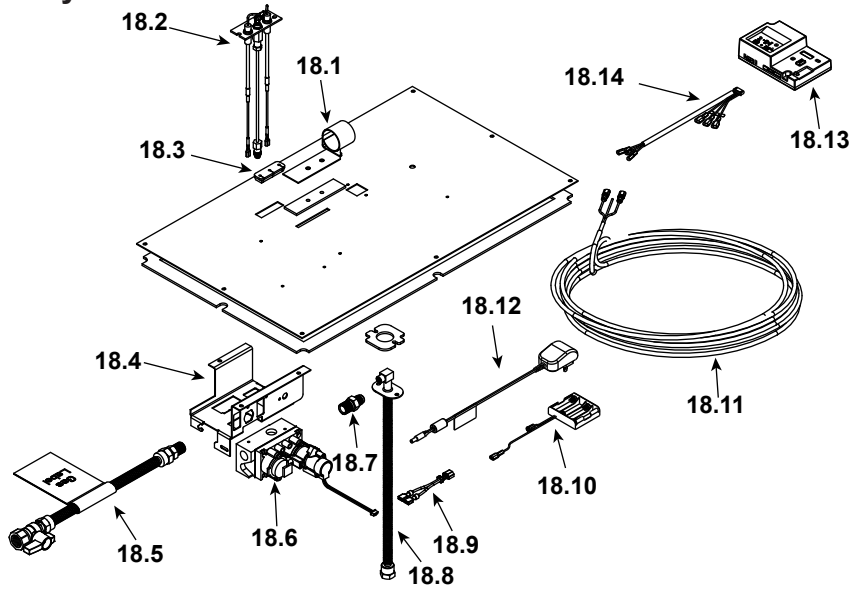

#18 Valve Assembly

IMPORTANT: THIS IS DATED INFORMATION. Parts must be ordered from a dealer or distributor. **Hearth and Home Technologies does not sell directly to consumers.** Provide model number and serial number when requesting service parts from your dealer or distributor.

Stocked at Depot

ITEM	DESCRIPTION	COMMENTS	PART NUMBER	Stocked at Depot
18.1	Shutter Bracket Assembly		2166-157	Y
18.2	Pilot Assembly NG		2166-370	Y
	Pilot Assembly Propane		2166-371	Y
	Pilot Tube		SRV485-301	Y
18.3	3-hole Grommet		SRV2118-420	
18.4	Valve Bracket		2118-104	
18.5	Flex Ball Valve Assembly		SRV302-320	Y
18.6	Valve NG		SRV2166-302	Y
	Valve Propane		2166-303	Y
18.7	Male Connector	Pkg of 5	303-315/5	Y
18.8	Bulkhead W/Tube		SRV7000-156	Y
18.9	Jumper Wire		SRV2187-198	Y
18.10	Battery Pack**		SRV2326-134	Y
18.11	Wall Switch Wire Assembly		SRV2118-170	Y
18.12	Transformer		SRV2326-131	Y
18.13	Module, IFT Control		SRV2326-130	Y
18.14	Wire Harness, IFT 6 Pin		SRV2326-132	Y
	Burner Orifice NG (#37C)		582-837	Y
	Burner Orifice Propane (#52C)		SRV582-852	Y

**Fuse for battery pack can be sourced locally, not a warranty item. Specs are 250v, 3A fuse, 3/4" long

Additional service part numbers appear on following page.