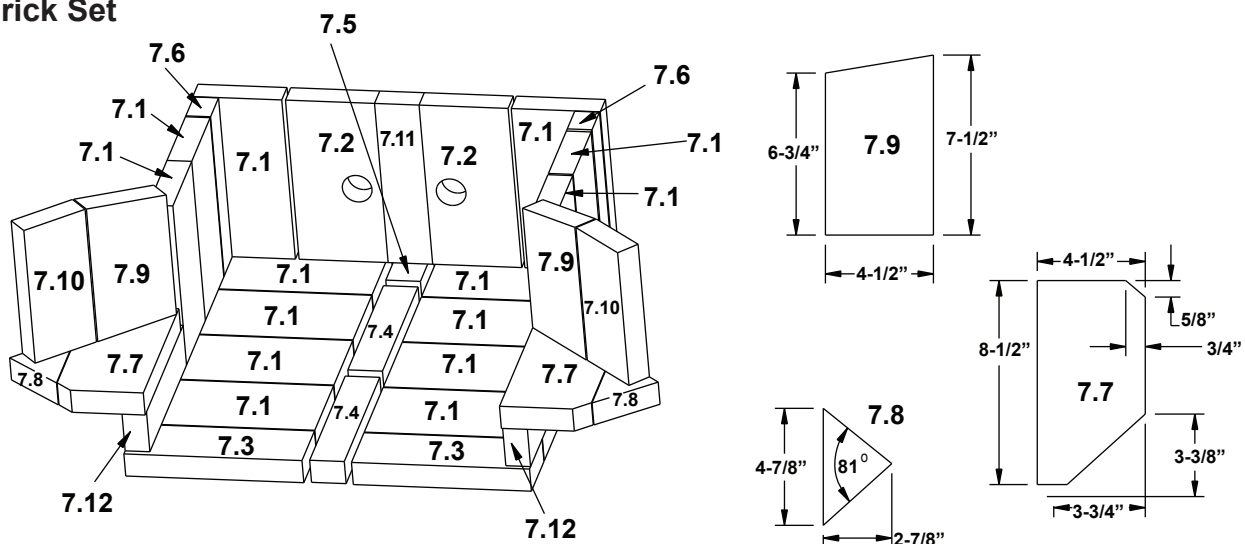

Beginning Manufacturing Date: Dec. 2004
Ending Manufacturing Date: June 2011

IMPORTANT: THIS IS DATED INFORMATION. Parts must be ordered from a dealer or distributor. **Hearth and Home Technologies does not sell directly to consumers.** Provide model number and serial number when requesting service parts from your dealer or distributor.

Stocked at Depot

ITEM	DESCRIPTION	COMMENTS	PART NUMBER	
5	Spring Handle, Air Control, 1/4"	Gold (2)	832-0630	Y
		Nickel (1)	SRV250-8340	Y
6	Manifold Tube Set	No longer available	TUBES-438	
	Manifold Clip/Screws		832-0661	Y

#7 Brick Set

7	Brick Assembly - Complete Set	Pkg of 34	BRICK-438	Y
7.1	Brick, 9 x 4.5 x 1.25"	Qty 14 req		
7.2	Brick, 9 x 4.5 x 1.25" with hole	Pkg of 2	SRV436-0380	Y
7.3	Brick, 9 x 3 x 1.25"	Qty 2 req		
7.4	Brick, 8.5 x 1.75 x 1.25"	Qty 2 req		
7.5	Brick, 3 x 1.75 x 1.25"	Qty 1 req		
7.6	Brick, 9 x 2 x 1.25"	Qty 2 req		
7.7	Brick, see diagram above	Qty 2 req		
7.8	Brick, see diagram above	Qty 2 req		
7.9	Brick, see diagram above	Qty 2 req		
7.10	Brick, 7.5 x 3.5 x 1.25"	Qty 2 req		
7.11	Brick, 9 x 2.25 x 1.25"	Qty 1 req		
7.12	Brick, 8.75 x 2.25 x 1.25"	Qty 2 req		
	Brick, Uncut	Pkg of 1	832-0550	
		Pkg of 6	832-3040	
8	Grill Assembly, Complete Set	No longer available	832-3100	
		No longer available	832-3100NL	
9	Switch, Rocker		SRV32D0232	Y

Additional service part numbers appear on following page.