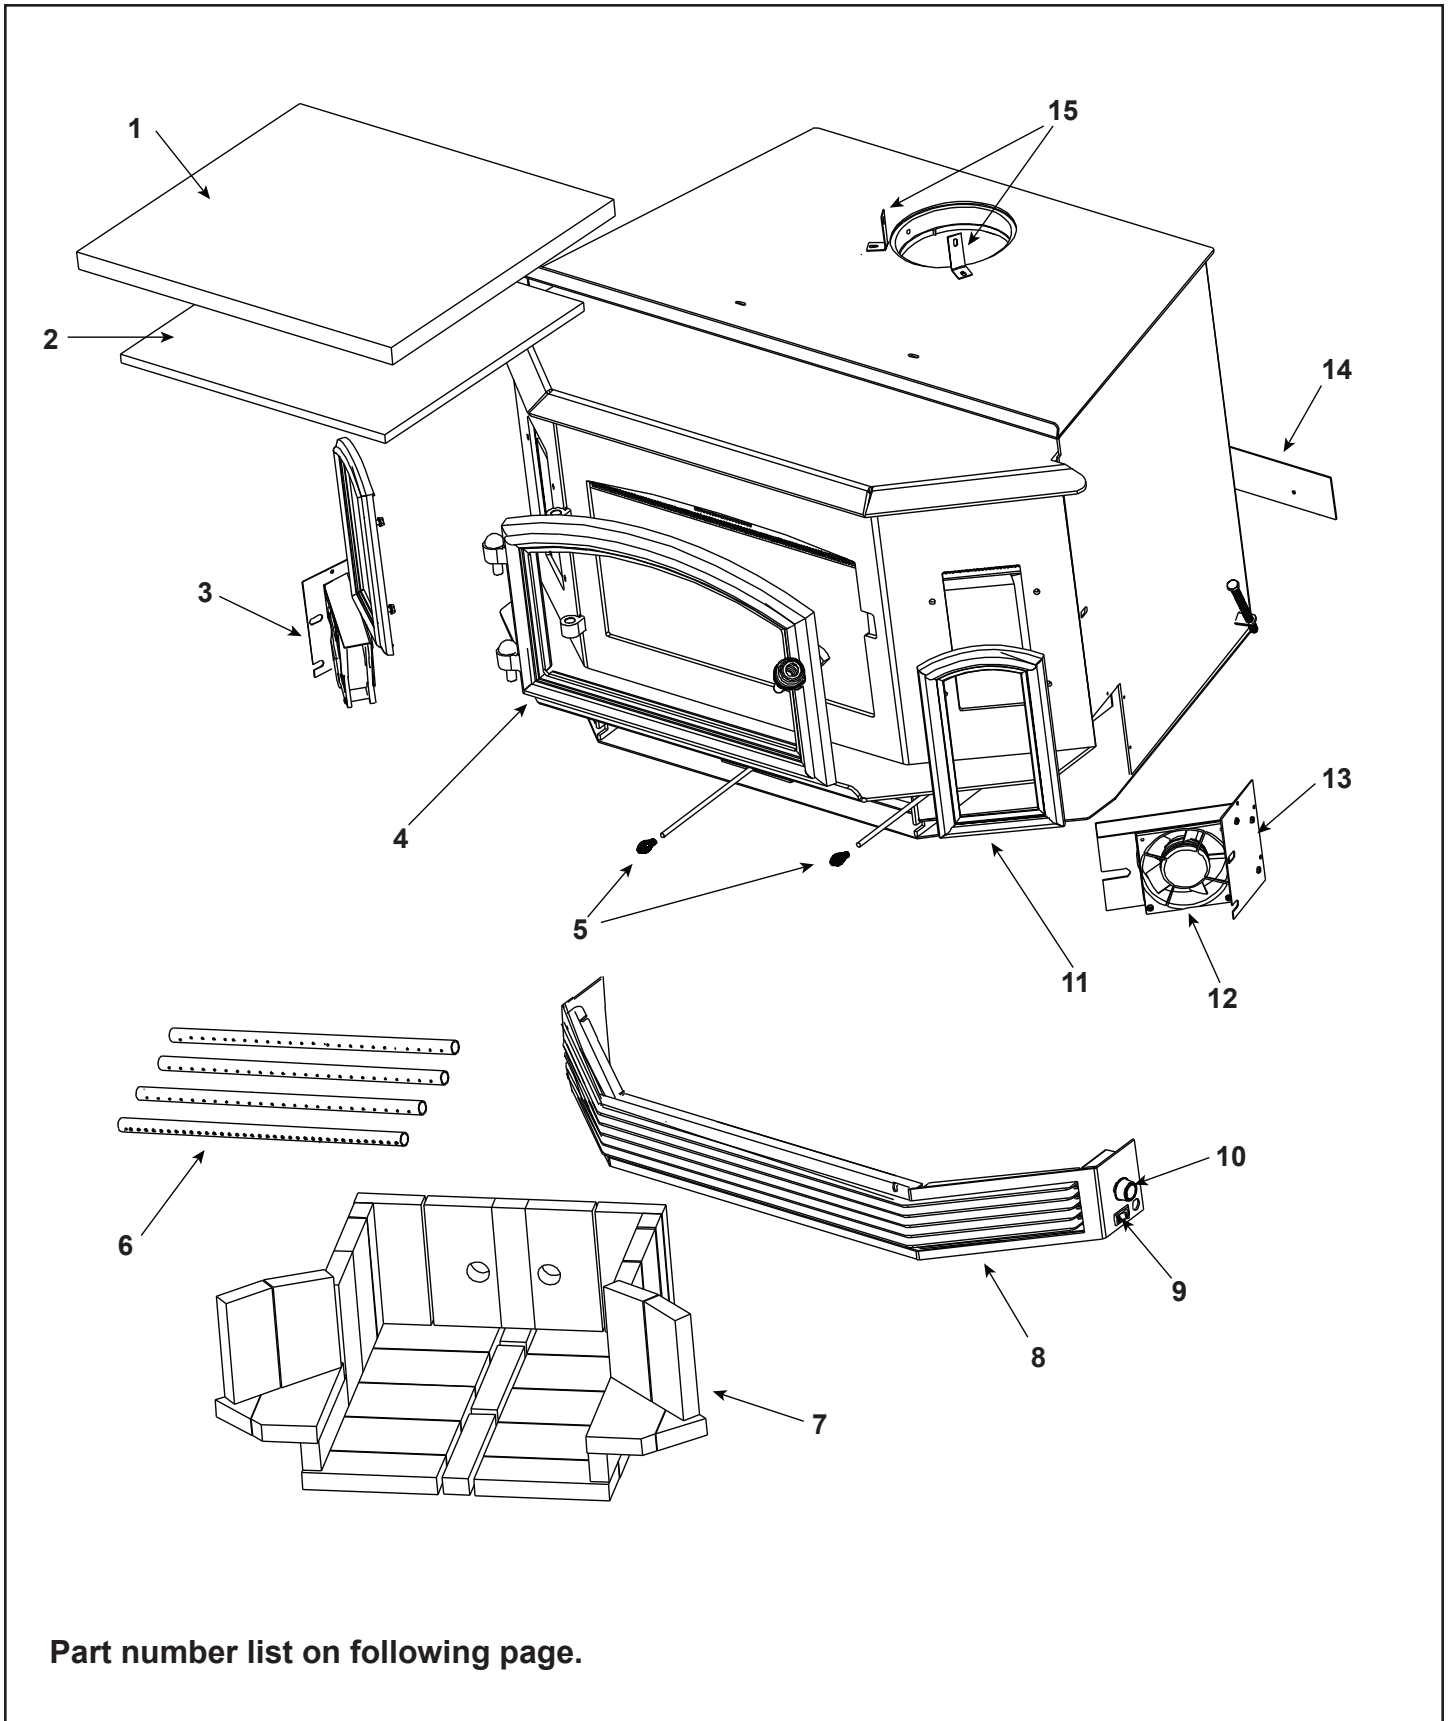

5100i-GD-B, 5100i-NL-B

Part number list on following page.

Beginning Manufacturing Date: Dec. 2004
Ending Manufacturing Date: June 2011

IMPORTANT: THIS IS DATED INFORMATION. Parts must be ordered from a dealer or distributor. **Hearth and Home Technologies does not sell directly to consumers.** Provide model number and serial number when requesting service parts from your dealer or distributor.

**Stocked
at Depot**

ITEM	DESCRIPTION	COMMENTS	PART NUMBER	
1	Ceramic Fiber Blanket, 1/2 " Thick		832-3390	Y
2	Baffle Fiberboard		SRV438-0320	Y
3	Mount, Blower, Left		SRV430-1184	

#4 Door assembly