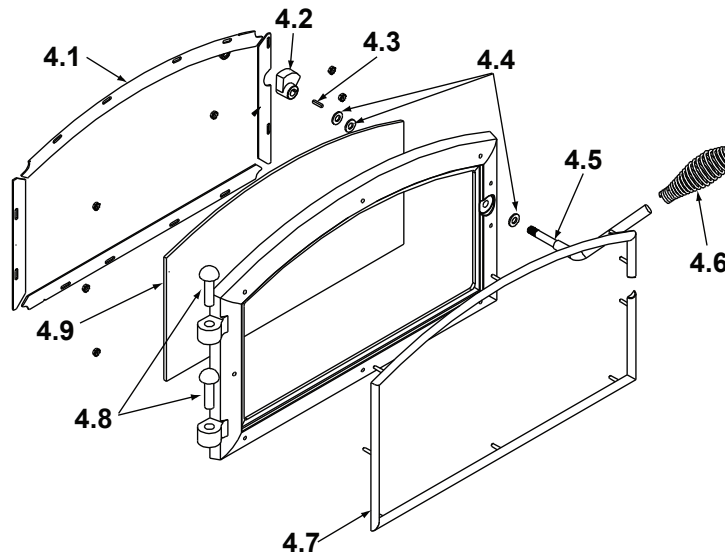

**Stocked
at Depot**

ITEM	DESCRIPTION	COMMENTS	PART NUMBER	
1	Ceramic Fiber Blanket, 1/2 " Thick		832-3390	Y
2	Baffle Fiberboard		SRV438-0320	Y
3	Mount, Blower, Left		SRV430-1184	

#4 Door assembly

4	Door Assembly	No longer available	DR-27BK	
		No longer available	DR-27GD	
		No longer available	DR-27NL	
4.1	Glass Frame Set	Qty: 4 Pc		Y
4.2	Cam Latch, Door Handle		SRV430-1141	
4.3	Key, Cam Latch, Door handle		SRV430-1151	
4.4	Washer, Sae, 3/8 (Door Handle)	Pkg of 3	832-0990	Y
4.5	Door Handle only		SRV430-1131	
4.6	Spring Handle, 1/2"	Gold	832-0620	Y
		Nickel	SRV250-8330	Y
4.7	Trim Ring only, Door	No longer available	430-2702	
		No longer available	430-5350	
4.8	Hinge Pins, 1/2" (Qty. 2 Req.)	Gold	832-0250	
		Nickel	SRV430-5320	
4.9	Door Glass Assembly		7000-011	Y
	Gasket, Glass Tape - Dealer Cut to Size	5 Ft	832-0460	Y
	Nut, Keps Lock, 8-32	Pkg of 40	226-0060/40	Y
	Nut, Locking, Door Handle	Pkg of 24	226-0100/24	Y
	Rope, Door, 3/4" x 84", Dealer Cut to Size	7 Ft	832-1680	Y
	Door Handle Assembly		832-0540	Y

Stocked at Depot

ITEM	DESCRIPTION	COMMENTS	PART NUMBER	
5	Spring Handle, Air Control, 1/4"	Gold (2)	832-0630	Y
		Nickel (1)	SRV250-8340	Y
6	Manifold Tube Set	No longer available	TUBES-438	
	Manifold Clip/Screws		832-0661	Y