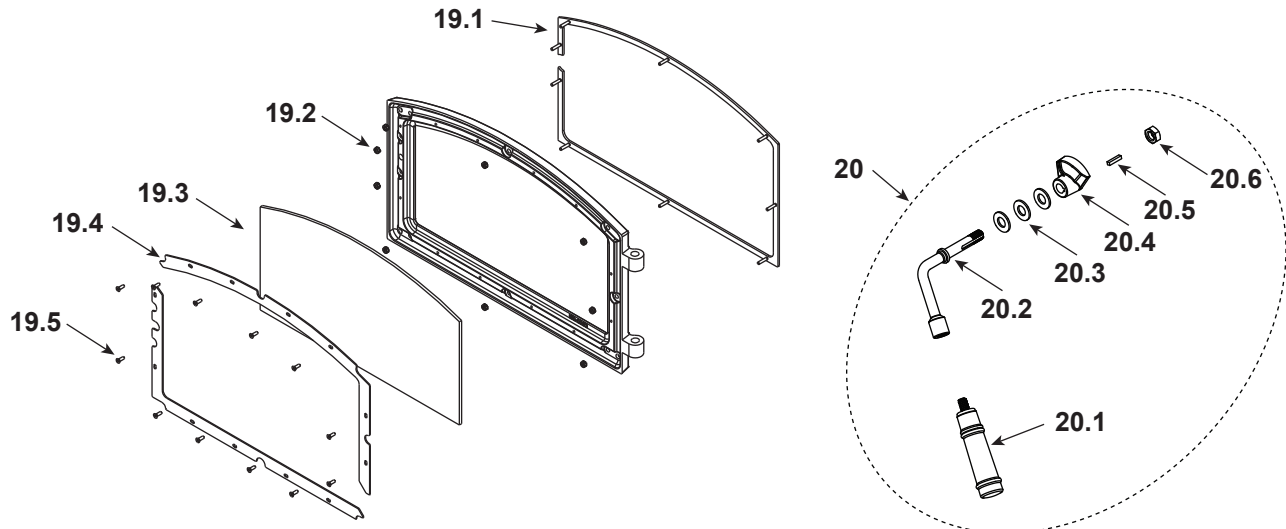

### #19 & 20 Door & Handle Assembly

19	Door Assembly		SRV7047-025	
19.1	Door Trim Black		SRV7047-187	Y
19.2	Nut, Keps Lock, 8-32	Pkg of 40	226-0060/40	Y
19.3	Door Glass Assembly		7000-011	Y
19.4	Glass Frame Upper & Lower		SRV7047-193	
19.5	Screw, Flat Head Philips 8-32X1/2	Pkg of 12	220-0490/12	Y
	Rope, Door Gasket, Black, 3/4 x 84"		832-1680	Y
	Gasket, Glas Tape, 3/4 x 1/8"	6 Ft	832-0460	
20	Door Handle Assembly		SRV7033-071	Y
20.1	Fiber Handle		SRV7060-212	
20.2	Door Handle		SRV7044-188	
20.3	Washer, Sae, 3/8 (3 Ea)	Pkg of 3	832-0990	Y
20.4	Cam Latch		SRV430-1141	
20.5	Key, Cam Latch		SRV430-1151	
20.6	Nut, 2-Wy Side-Lock Jam (3Ea)	Pkg of 24	226-0100/24	Y
21	Wire Harness		SRV7047-192	