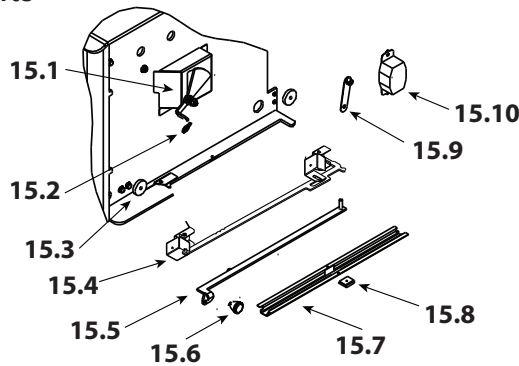

Stocked at Depot

ITEM	DESCRIPTION	COMMENTS	PART NUMBER	
1	Air Supply Back		SRV7033-134	
2	Air Channel, Convection w/Bracket - Retain original serial # label		SRV7033-144	
3	Panel Assembly, Side, Left		SRV7037-011	
4	ARS Access Cover		SRV7038-196	
	Handle, Access Cover		SRV7038-197	
5	Tube Support Rack		SRV7033-148	
6	Brick Retainer		SRV7033-149	
7	Ceramic Fiber Blanket, 1/2 " Thick		832-3390	Y
8	Baffle Board - 9-1/2" W x 15-3/4" H	Qty: 2	SRV7037-112	Y
9	Rear Channel Assembly		SRV7033-002	Y
10	Label, Burn Rate		SRV7033-160	
11	Panel Assembly, Side, Right		SRV7037-010	
12	Label, Start-Up, Acc		SRV7033-166	
13	Tube Channel Top - Access Cover		SRV7033-237	
14	Tube, Channel Assembly	Manifold Tubes	SRV7033-023	Y

#15 Burn Rate Controls & Associated Parts

15.1	Burn Rate Control Assembly		SRV7037-004	Y
15.2	Spring Handle, 1/4"	Gold	832-0630	Y
		Nickel	SRV250-8340	Y
15.3	Door Gasket - Front & Rear Air Timer Doors		7033-282	Y
15.4	Timer Air Control Assembly		SRV7037-018	Y
	Rear Air Door Assembly		SRV7037-013	Y
15.5	Rear Air Control Arm Assembly		SRV7037-005	Y
15.6	Knob - Start-Up Control Knob		SRV7000-343	
15.7	Air Control Rod Guide		SRV7033-210	
15.8	Latch, Magnet - For Air Control		SRV229-0631	
15.9	Timer Arm Assembly		SRV7033-034	Y
15.10	Timer (Only) Replacement Assembly		SRV480-1940	Y