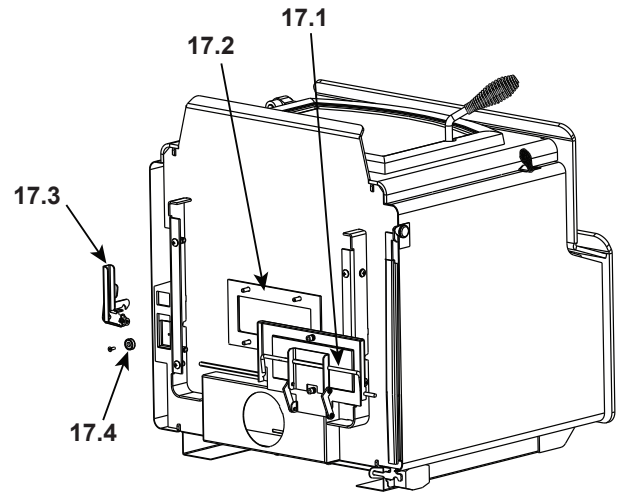

**#17 Door Assembly
(Ash Pan Removal System)**

IMPORTANT: THIS IS DATED INFORMATION. Parts must be ordered from a dealer or distributor. **Hearth and Home Technologies does not sell directly to consumers.** Provide model number and serial number when requesting service parts from your dealer or distributor.

Stocked at Depot

ITEM	DESCRIPTION	COMMENTS	PART NUMBER	
16	Brick Assembly, Complete Set	Pkg of 20	SRV7037-012	
16.1	Brick, 9 x 4.5 x 1.25"	Qty. 10 Reg.		
16.2	Brick, 6 x 4.5"	Qty. 4 Reg.		
16.3	Brick, 9 x 4.5" with angle	Qty. 1 Reg.		
16.4	Brick, 4.5 x 4.5 x 4.25"	Qty. 2 Reg.		
16.5	Brick, 9 x 3" with angle	Qty. 1 Reg.		
16.6	Brick, small	Qty. 2 Reg.		
	Brick, Uncut	Pkg of 1	832-0550	
		Pkg of 6	832-3040	
#17 Ash Pan removal System				
17.1	Door Assembly (ARS - Ash Pan Removal System)		SRV7033-015	Y
17.2	Gasket		SRV7033-296	Y
17.3	Latch, Handle Assembly		SRV7033-047	Y
17.4	Magnet Round		7000-552	

Additional service part numbers appear on following page.