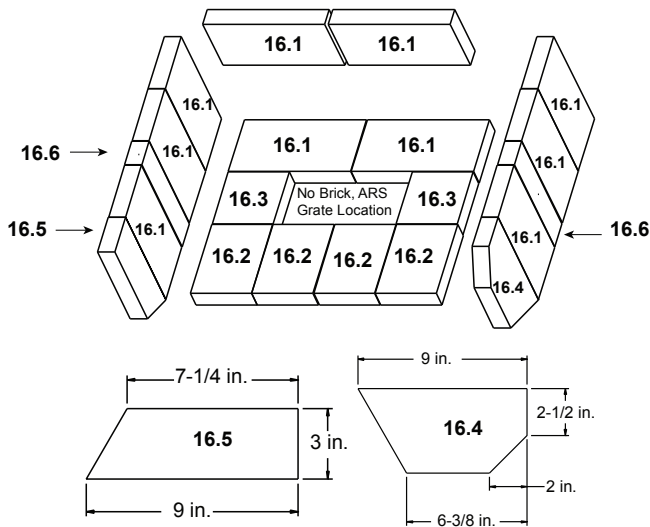

#16 Brick Assembly Set