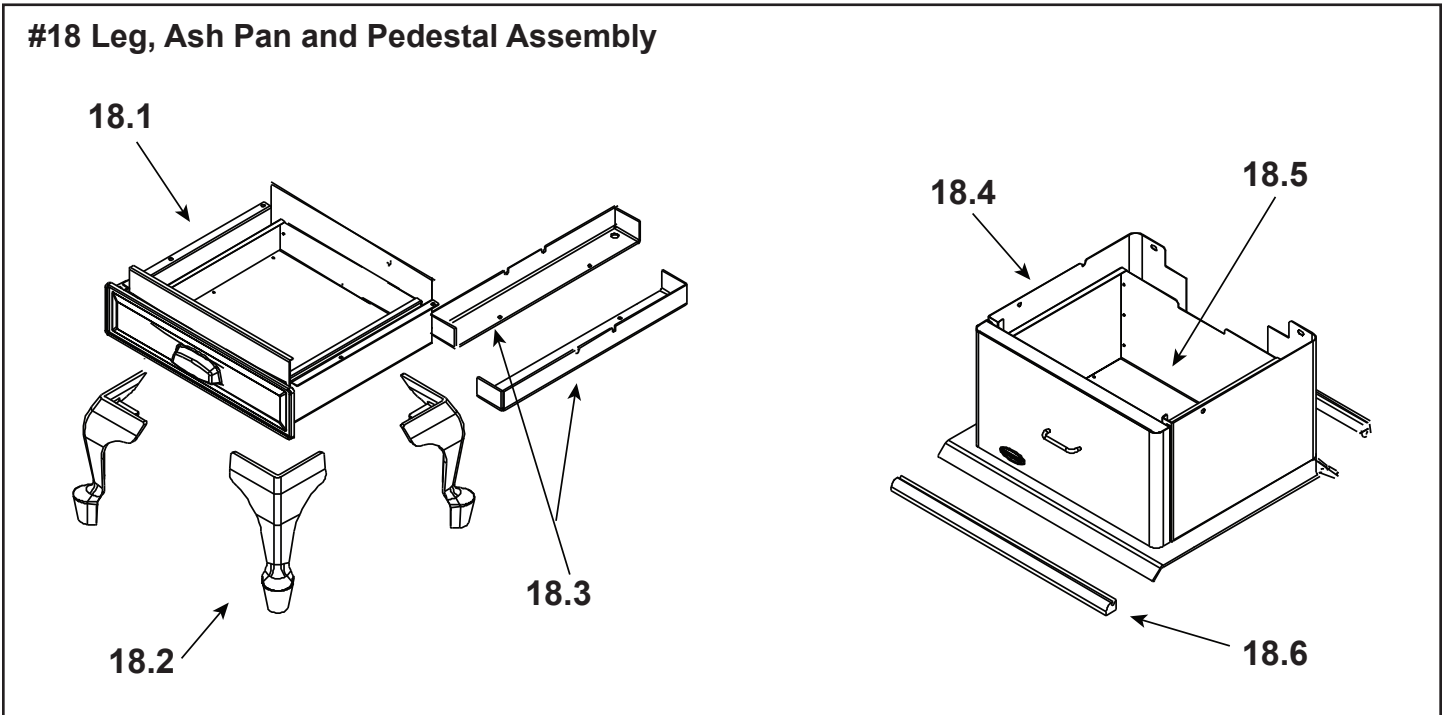

IMPORTANT: THIS IS DATED INFORMATION. Parts must be ordered from a dealer or distributor. **Hearth and Home Technologies does not sell directly to consumers.** Provide model number and serial number when requesting service parts from your dealer or distributor.

Stocked at Depot

ITEM	DESCRIPTION	COMMENTS	PART NUMBER	
	Leg Kit	Black	LEG-3143-BK	
		No longer available	LEG-3143-GD	
		Nickel	LEG-3143-NL	
18.1	Ash Pan Assembly		SRV7033-008	
18.2	Legs, Queen Anne	Black	831-1240	
		No longer available	831-1250	
		Nickel	LEGS-QANL	
18.3	Leg Mount Kit		SRV7037-132	
	Ash Pan Leg (ARS - Ash Pan Removal System)		SRV7033-050	
	Component Pack, Leg Step Top (Includes Gasket For Ash Removal, Magnet & Fasteners)		7033-048	
	Pedestal		PED-3143	
18.4	Pedestal Assembly		SRV7033-013	
18.5	Ash Pan Assembly		SRV7033-010	
	Ash Pan Door Handle		SRV7033-274	
	Outside Air Cover Plate Assembly		SRV7033-041	Y
	Component Pack, Pedestal, Leg Step Top (Includes Gasket For Ash Removal, Magnet & Fasteners)		7033-045	
18.6	Strip, Oak Trim	No longer available	832-0560	

Additional service part numbers appear on following page.