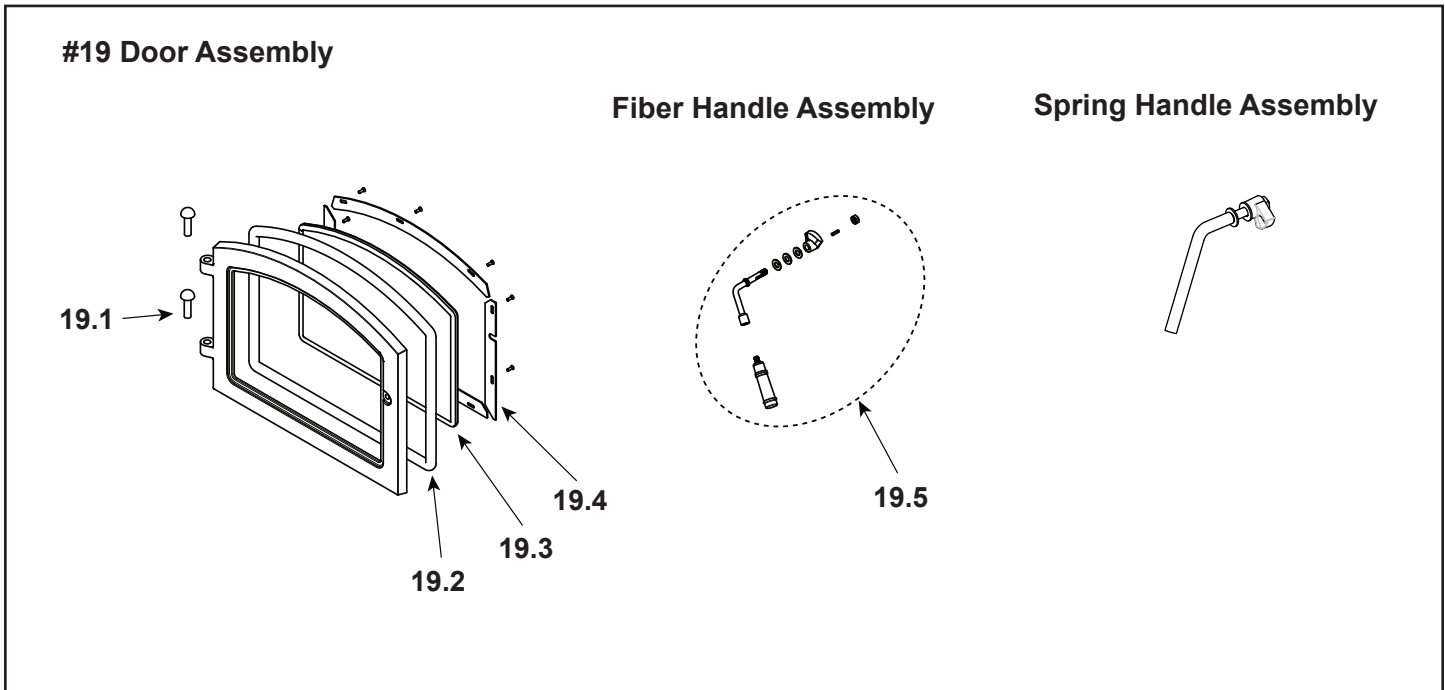

IMPORTANT: THIS IS DATED INFORMATION. Parts must be ordered from a dealer or distributor. **Hearth and Home Technologies does not sell directly to consumers.** Provide model number and serial number when requesting service parts from your dealer or distributor.

Stocked at Depot

ITEM	DESCRIPTION	COMMENTS	PART NUMBER	
19	Door Assembly	Black	DR-31/43BK-FH	
		Nickel	DR-31/43NL-FH	
19.1	Hinge Pins, 1/2"	Qty: 2 Gold	832-0250	
		Qty: 2 Nickel	SRV430-5320	
19.2	Rope, Door, 3/4" x 84" - Field cut to Size	7 Ft Length	832-1680	Y
19.3	Door Glass Assembly - 15-1/2" W x 13-3/8" H		SRV7000-012	Y
	Gasket, Glass Tape - Field cut to Size	5 Ft Length	832-0460	Y
19.4	Glass Frame Set	Qty: 4 Pc	832-0350	
19.5	Door Handle Assembly	Spring	832-0540	
		Fiber	SRV7033-071	
	Spring Handle, 1/2"	Gold	832-0620	Y
		Nickel	SRV250-8330	Y
	Cam Latch		SRV430-1141	
	Key, Cam Latch		SRV430-1151	
	Nut, Locking Door Handle	Pkg of 24	226-0100/24	Y
	Formed Handle, Door		SRV430-1131	
	Trim Ring, For Door (Trim door assembly only)	No longer available	430-2682	
		No longer available	430-5340	
	Component Pack (Spring Handles (1) 1/2" & (2) 1/4", (2) Gold Hinge Pins, Quadra-Fire Logo	Black & Gold Doors	SRV436-5350	
		Nickel Door	436-5360	

Additional service part numbers appear on following page.