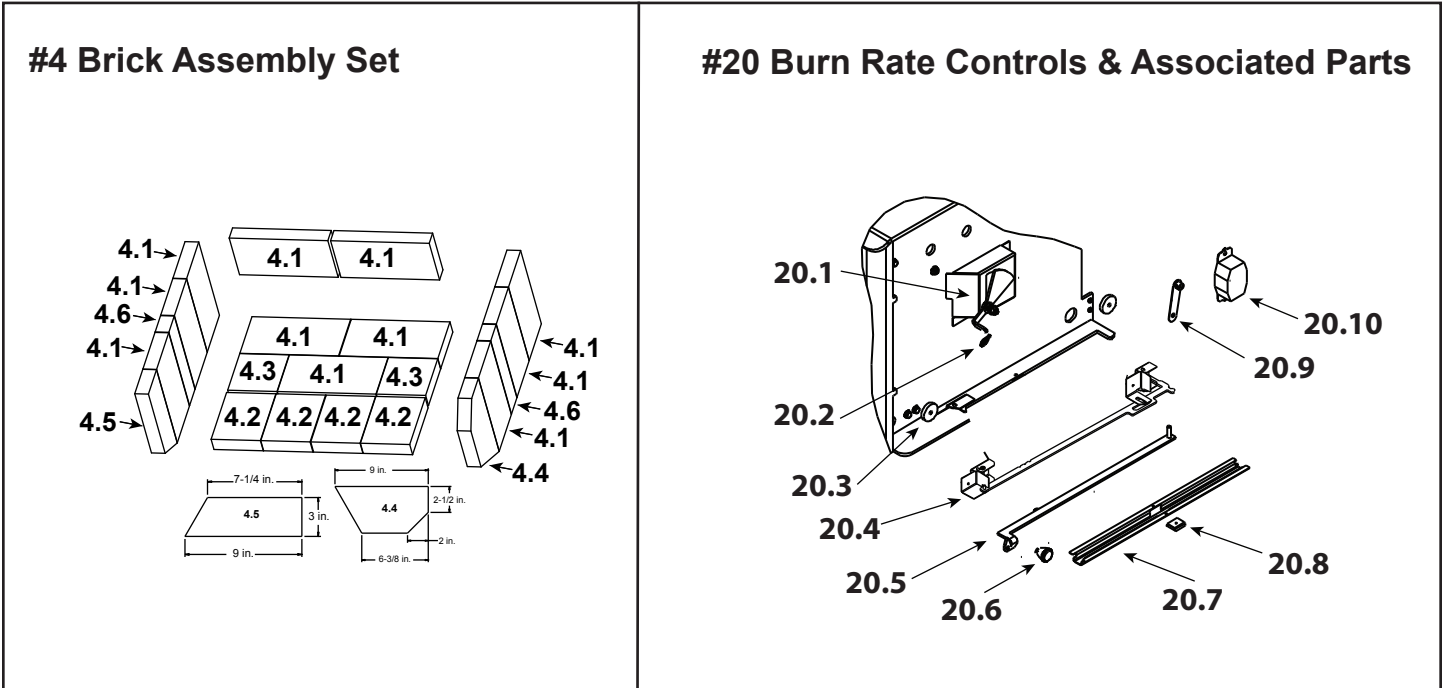

IMPORTANT: THIS IS DATED INFORMATION. Parts must be ordered from a dealer or distributor. **Hearth and Home Technologies does not sell directly to consumers.** Provide model number and serial number when requesting service parts from your dealer or distributor.

Stocked at Depot

ITEM	DESCRIPTION	COMMENTS	PART NUMBER	
4	Brick Assembly, Complete Set	Pkg of 20	SRV7037-012	
4.1	Brick, 9 x 4.5 x 1.25"	Qty. 11 Reg.		
4.2	Brick, 6 x 4.5"	Qty. 4 Reg.		
4.3	Brick, 4.5 x 4.5 x 4.25"	Qty. 2 Reg.		
4.4	Brick, 9 x 4.5" with angle	Qty. 1 Reg.		
4.5	Brick, 9 x 3" with angle	Qty. 1 Reg.		
4.6	Brick, small	Qty. 2 Reg.		
	Brick, Uncut	Pkg of 1	832-0550	
		Pkg of 6	832-3040	
20.1	Burn Rate Control Assembly		SRV7037-004	Y
20.2	Spring Handle, 1/4"	Gold	832-0630	Y
		Nickel	SRV250-8340	Y
20.3	Door Gasket - Front & Rear Air Timer Doors		7033-282	Y
20.4	Timer Air Control Assembly		SRV7037-018	Y
	Rear Air Door Assembly		SRV7037-013	Y
20.5	Rear Air Control Arm Assembly		SRV7037-005	Y
20.6	Knob - Start-Up Control Knob		SRV7000-343	
20.7	Air Control Rod Guide		SRV7033-210	
20.8	Latch, Magnet - For Air Control		SRV229-0631	
20.9	Timer Arm Assembly		SRV7033-034	Y
20.10	Timer (Only) Replacement Assembly		SRV480-1940	Y

Additional service part numbers appear on following page.