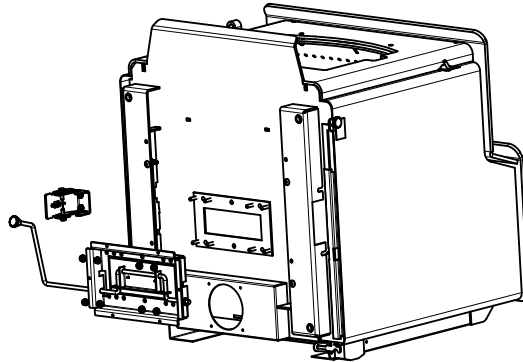

Beginning Manufacturing Date: Sept 2016
Ending Manufacturing Date: Feb 2020

IMPORTANT: THIS IS DATED INFORMATION. Parts must be ordered from a dealer or distributor. **Hearth and Home Technologies does not sell directly to consumers.** Provide model number and serial number when requesting service parts from your dealer or distributor.

Stocked at Depot

ITEM	DESCRIPTION	COMMENTS	PART NUMBER
1	Air Supply Back		SRV7033-134
2	Air Channel, Convection w/Bracket - Retain original serial # label		SRV7033-144
3	Panel Assembly, Side, Left		SRV7037-011
4	Brick Assembly		See following pages
	ARS Cast Components		SRV7037-038

Ash Pan Removal System

5	ARS Access Cover		SRV7038-196	Y
6	ARS Channel		SRV7061-184	Y
7	ARS Latch Assembly		SRV7062-034	Y
8	ARS Door Assembly		SRV7060-048	Y
9	ARS Gasket		SRV7033-296	Y
	Handle, Access Cover		SRV7038-197	
10	Rear Channel Assembly		SRV7033-002	Y
11	Tube Support Rack		SRV7033-148	
12	Brick Retainer		SRV7033-149	
13	Ceramic Fiber Blanket, 1/2 " Thick		832-3390	Y
14	Baffle Board - 9-1/2" W x 15-3/4" H	Qty: 2	SRV7037-112	Y
15	Heat Shield		SRV7037-169	
	Label, Burn Rate		SRV7033-160	
16	Label, Start-Up, Acc		SRV7033-166	
17	Panel Assembly, Side, Right		SRV7037-010	
18	Tube Channel Top - Access Cover		SRV7033-237	
19	Tube, Channel Assembly	Manifold Tubes	SRV7033-023	Y

Additional service part numbers appear on following page.