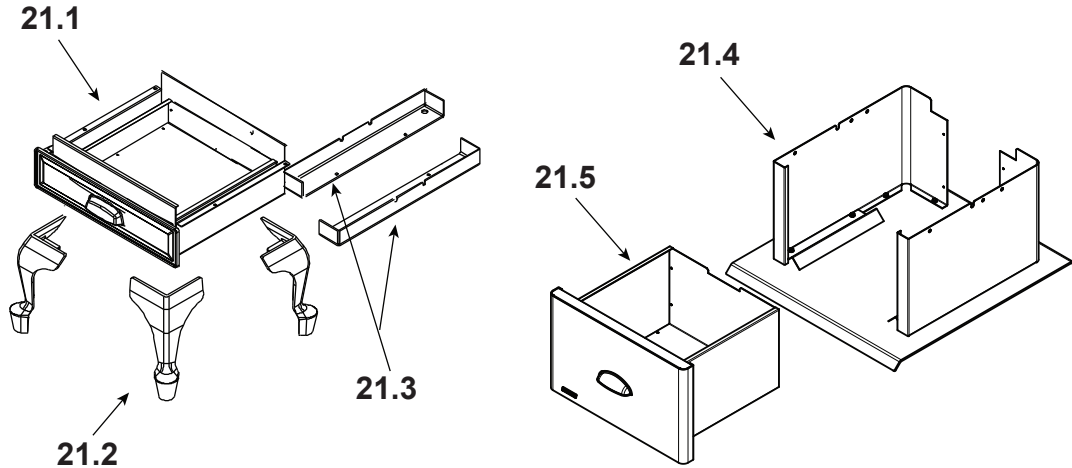

#21 Leg, Ash Pan and Pedestal Assembly

IMPORTANT: THIS IS DATED INFORMATION. Parts must be ordered from a dealer or distributor. **Hearth and Home Technologies does not sell directly to consumers.** Provide model number and serial number when requesting service parts from your dealer or distributor.

Stocked at Depot

ITEM	DESCRIPTION	COMMENTS	PART NUMBER	
	Leg Kit & Ash Removal System	Black	LEG-KIT-BK	
		Nickel	LEG-KIT-NL	
21.1	Ash Pan Assembly		SRV7033-008	
21.2	Legs, Queen Anne	Black	831-1240	
		Nickel	LEGS-QANL	
21.3	Leg Mount Kit		SRV7037-132	
	Ash Pan Leg (ARS - Ash Pan Removal System)		SRV7033-050	
	Component Pack, Leg Step Top (Includes Gasket For Ash Removal & Fasteners)		7033-048	
	Pedestal		PED-KIT-43	
21.4	Pedestal Assembly		SRV7033-013	
21.5	Ash Pan Assembly		SRV7033-010	
	Ash Pan Door Handle		SRV7033-274	
	Outside Air Cover Plate Assembly		SRV7033-041	Y
	Component Pack, Pedestal, Leg Step Top (Includes Gasket For Ash Removal & Fasteners)		7038-048	

Additional service part numbers appear on following page.