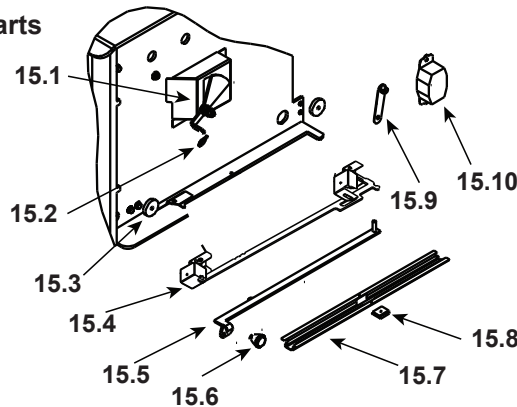

**Stocked
at Depot**

ITEM	DESCRIPTION	COMMENTS	PART NUMBER	
1	Air Channel, Convection w/Bracket - Retain original serial # label		SRV7033-144	
2	Air Supply Back		SRV7033-134	
3	Flue Collar		SRV7000-302	Y
4	Panel Assembly, Side, Left		SRV7037-007	
5	Rear Air Channel Assembly		SRV7033-002	Y
6	Ceramic Fiber Blanket, 1/2 " Thick	15 1/2" x 19 1/2"	832-3390	Y
7	Tube Support Rack		SRV7033-148	
8	Baffle Fiber Board - 9-1/2" W x 15-3/4" H	Qty: 2	SRV7037-112	Y
9	Brick Retainer		SRV7033-149	
10	Tube, Channel Assembly	Manifold Tubes	SRV7033-023	Y
11	Label, Burn Rate Air Control		SRV7033-160	
12	Label, Start-Up Air Control, Acc		SRV7033-166	
13	Panel Assembly, Right Side		SRV7037-006	
14	Tube Channel Access Cover (Top)		SRV7033-237	

#15 Burn Rate Control & Associated Parts

15.1	Burn Rate Control Assembly		SRV7037-004	Y
15.2	Spring Handle, 1/4", Gold	Pre SN 0070030424	832-0630	Y
	Spring Handle, 1/4", Nickel		SRV250-8340	Y
	Spring Handle, 1/4", Black	Post SN 0070030424	SRV7000-614	Y
15.3	Door Gasket - Front & Rear Air Timer Doors		7033-282	Y
15.4	Timer Air Control Assembly		SRV7037-018	Y
	Rear Air Door Assembly		SRV7037-013	Y
15.5	Rear Air Control Arm Assembly		SRV7037-005	Y
15.6	Knob - Start-Up Control Knob		SRV7000-343	
15.7	Air Control Rod Guide		SRV7033-210	
15.8	Latch, Magnet - For Air Control		SRV229-0631	
15.9	Timer Arm Assembly		SRV7033-034	Y
15.10	Timer (Only) Replacement Assembly		SRV480-1940	Y