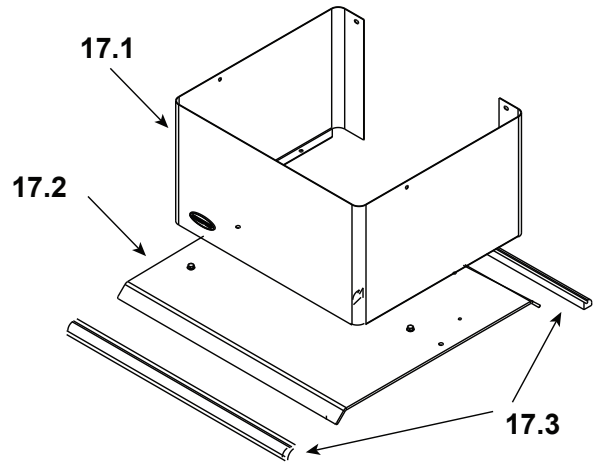

IMPORTANT: THIS IS DATED INFORMATION. Parts must be ordered from a dealer or distributor. **Hearth and Home Technologies does not sell directly to consumers.** Provide model number and serial number when requesting service parts from your dealer or distributor.

Stocked at Depot

ITEM	DESCRIPTION	COMMENTS	PART NUMBER
16	Brick Assembly, Complete Set	Pkg of 20	SRV7037-003
16.1	Brick, 9 x 4.5 x 1.25"	Qty. 12 Reg.	
16.2	Brick, 6 x 4.5"	Qty. 4 Reg.	
16.3	Brick, 9 x 4.5" with angle	Qty. 1 Reg.	
16.4	Brick, 9 x 3" with angle	Qty. 1 Reg.	
16.5	Brick, small	Qty. 2 Reg.	
	Brick, Uncut	Pkg of 1	832-0550
		Pkg of 6	832-3040
#17 Pedestal Assembly			
17.1	Pedestal Riser		SRV7033-207
17.2	Pedestal Base		SRV7033-163
17.3	Strip, Oak Trim	No longer available	832-0560

Additional service part numbers appear on following page.