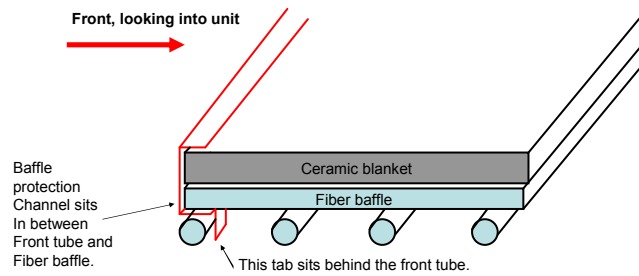

#19 Baffle Protection Channel

Side view

IMPORTANT: THIS IS DATED INFORMATION. Parts must be ordered from a dealer or distributor. **Hearth and Home Technologies does not sell directly to consumers.** Provide model number and serial number when requesting service parts from your dealer or distributor.

Stocked at Depot

ITEM	DESCRIPTION	COMMENTS	PART NUMBER	
19	Baffle Protection Channel		SRV7033-298	
	Blower Assembly		BK-ACC	
	Blower Control Box W/Switch		SRV7000-194	Y
	Component Pack		7033-051	
	Snap Disc Bracket Assembly		SRV7033-036	
	Snap Disc, # 1, Convection Blower		SRV230-0470	Y
	Wire Harness (Blower)		7033-262	
	Component Pack	No longer available	7037-014	
		No longer available	7037-015	
	Blower, Convection - Replacement Blower		812-4900	Y
	Gasket, Manifold	Pkg of 4	7038-168/4	Y
	Logo, Quadra-Fire	Gold	200-3180	
		Nickel	200-3240	
	Paint Touch-Up	Black	812-0910	
	Outside Air Kit, Floor & Rear		OAK-ACC	
	Outside Air Collar Assembly		SRV7033-039	
	Outside Air Shield		SRV33271	Y
FASTENERS				
	Avk Rivnut Repair Kit - 1/4-20 & 3/8-16 Rivnut Tools		RIVNUT-REPAIR	Y
	Bolt, Hex Head, 1/4-20 X 1	Pkg of 10	25221A/10	Y
	Button Head 1/4-20 X .5	Pkg of 20	32328/20	Y
	Nut, Keps Lock, 10-32	Pkg of 20	226-0050/20	
	Nut, Keps Lock, 8-32	Pkg of 40	226-0060/40	Y
	Nut, Ser Flange Small 1/4-20	Pkg of 24	226-0130/24	Y
	Plug, Trimount, .250"	Pkg of 24	229-0880/24	Y
	Screw, Sheet Metal #8 X 1/2 S-Grip	Pkg of 40	12460/40	Y
	Screw, Flat Head Philips 8-32 x 1/2	Pkg of 10	832-0860	Y
	Washer, Sae, 3/8	Pkg of 3 ea.	832-0990	Y
	Washer, 1/4 Sae	Pkg of 24	28758/24	Y