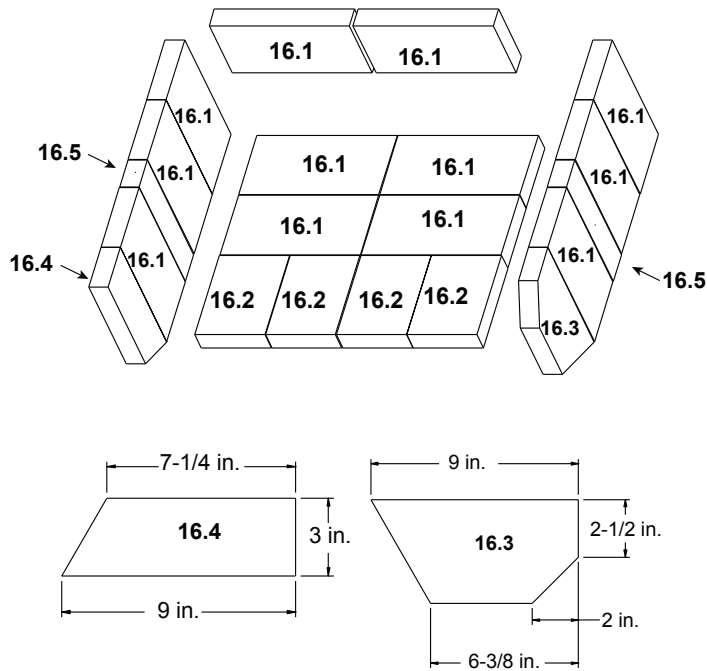

#16 Brick Set Assembly

#17 Pedestal Assembly