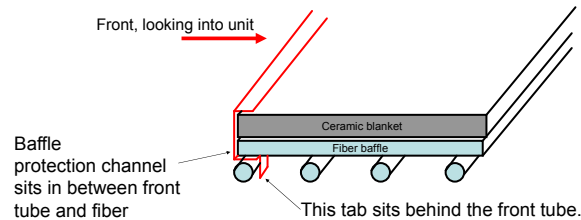

IMPORTANT: THIS IS DATED INFORMATION. Parts must be ordered from a dealer or distributor. **Hearth and Home Technologies does not sell directly to consumers.** Provide model number and serial number when requesting service parts from your dealer or distributor.

Stocked at Depot

ITEM	DESCRIPTION	COMMENTS	PART NUMBER	
1	Flue Attach Ring		SRV7044-154	
2	Gasket, Flue Collar		SRV7044-194	
3	Chimney Ring Attach		SRV7044-181	
4	Outer Top		435-0300	
5	Rear Channel Assembly		SRV7045-001	Y
	Screw Hwh Ms 1/4-20 X 34 Ns		220-0080/25	Y
6	Ceramic Fiber Blanket		832-3390	Y

#7 Baffle Protection Channel

Side view

7	Baffle Protection Channel		SRV7045-183	Y
8	Tube Support Rack		SRV7045-154	Y
9	Rear Brick Retainer		SRV7045-119	Y
10	Brick Retainer Side		SRV7045-186	Y