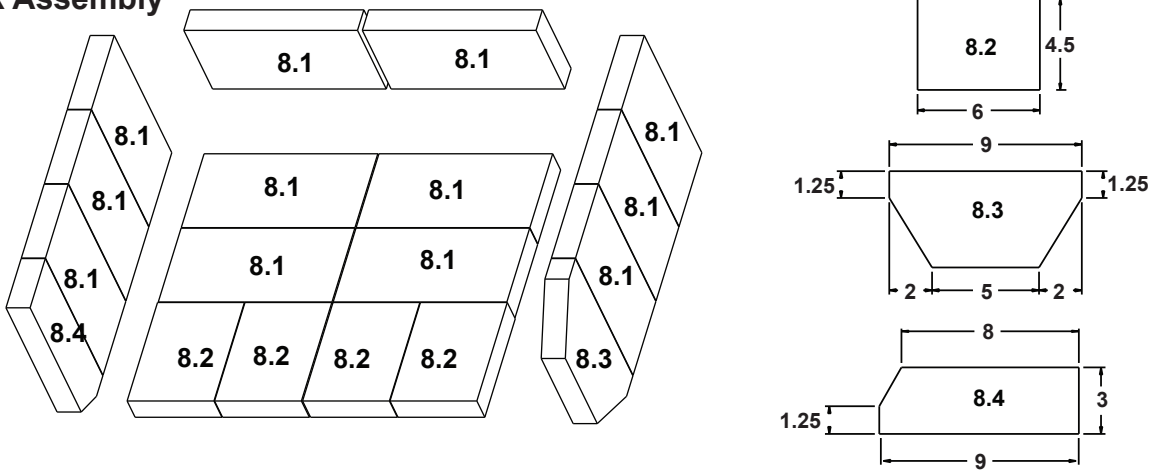

### #8 Brick Assembly

8	Firebrick Complete Set	Pkg of 18	SRV7033-006	
8.1	Brick 1 (9" x 4.5" x 1.25")	Qty. 12 Req.		
8.2	Brick 2 (6-4 1/2)	Qty. 4 Req.		
8.3	Brick 3, (9" x 4.25" x 1.25") Left Side with angle	Qty. 1 Req.		
8.4	Brick 4, (9" x 3" x 1.25") Right side with angle	Qty. 1 Req.		
	Brick, Uncut (9" x 4.5" x 1.25")	Pkg of 1	832-0550	
	Brick, Uncut, (9" x 4.5" x 1.25")	Pkg of 6	832-3040	
9	Ceramic Fiber Blanket, 1/2 " Thick		832-3390	Y
10	Baffle Board	Pkg of 2	SRV7033-209	Y
11	Tube Channel Assembly		SRV7044-019	Y
12	Side Panel Assembly Left	Black	SRV7044-025	
		<b>No longer available</b>	SRV7044-011	
		Nickel Trim	SRV7044-023	
	Side Panel Left		SRV7044-139	
	Trim Ring	Black Trim	SRV7044-166	
		<b>No longer available</b>	SRV7044-164	
		Nickel Trim	SRV7044-165	