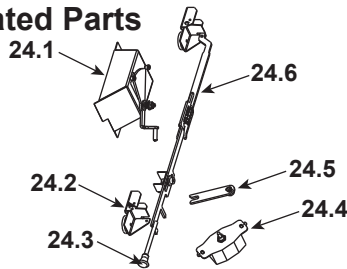

#24 Burn Rate Control & Associated Parts

24.1	Burn Rate Control Assembly		SRV7044-037	Y
24.2	Timer Door Assembly		SRV7044-020	Y
	Door Gasket, ACC Timer		7033-282	Y
24.3	Knob	Pkg of 2	32284/2	Y
24.4	Timer (Only) Replacement Assembly		SRV480-1940	Y
24.5	Timer Control Arm Assembly		SRV7044-002	Y
24.6	Rear Air Control Arm Assembly		SRV7044-003	Y

Additional service part numbers appear on following page.