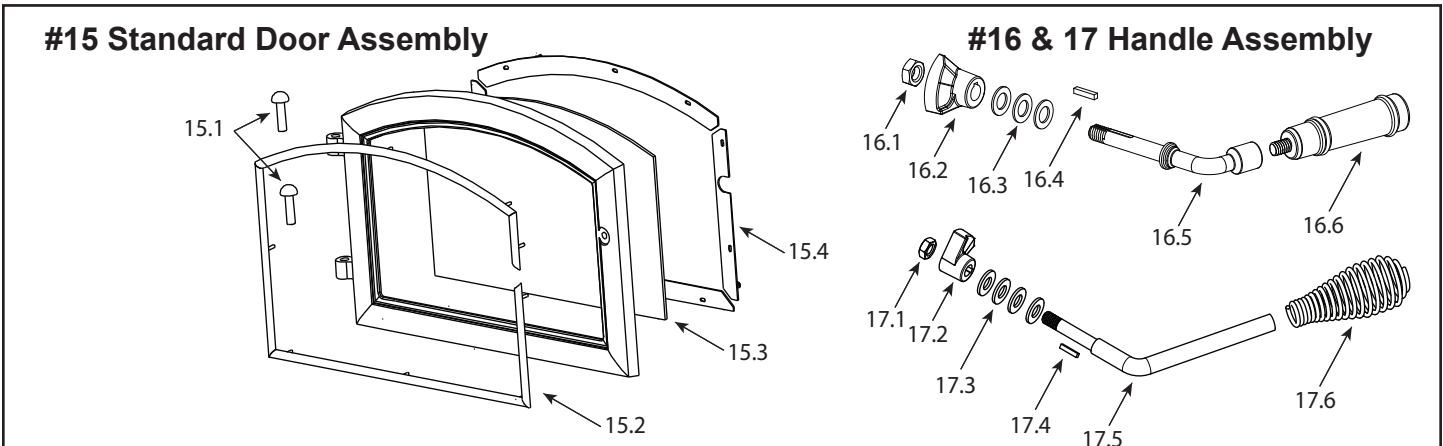

Beginning Manufacturing Date: Aug 2009
Ending Manufacturing Date: April 2020

IMPORTANT: THIS IS DATED INFORMATION. Parts must be ordered from a dealer or distributor. **Hearth and Home Technologies does not sell directly to consumers.** Provide model number and serial number when requesting service parts from your dealer or distributor.

Stocked at Depot

ITEM	DESCRIPTION	COMMENTS	PART NUMBER	
15	Door Assembly, Standard	Black	DR-31/43BK-FH	
		No longer available	832-1912	
		Nickel Trim	DR-31/43NL-FH	
	Rope, Door, 3/4" X 84"	7 Ft Length	832-1680	Y
15.1	Hinge Pins, 1/2"	Gold (Pkg of 2)	832-0250	
		Nickel (Qty 2 req)	SRV430-5320	
15.2	Trim, Ring, Door	No longer available	430-2682	
		No longer available	430-5340	
15.3	Door Glass Assembly - 15.5 W x 11.38 H		SRV7000-012	Y
	Gasket, Glass Tape, 3/4"	5 Ft Length	832-0460	Y
15.4	Glass Frame Set		832-0350	
16	Door Handle Assembly		SRV7033-071	Y
16.1	Nut, Locking Door Handle	Pkg of 24	226-0100/24	Y
16.2	Cam Latch		SRV430-1141	
16.3	Washer, Sae, 3/8	Pkg of 3	832-0990	Y
16.4	Key, Cam Latch		SRV430-1151	
16.5	Door Handle		SRV7044-188	
16.6	Fiber Handle		SRV7060-212	
17	Door Handle Assembly		832-0540	
17.1	Nut, Locking Door Handle	Pkg of 24	226-0100/24	Y
17.2	Cam Latch		SRV430-1141	
17.3	Washer, Sae, 3/8	Pkg of 3	832-0990	Y
17.4	Key, Cam Latch		SRV430-1151	
17.5	Door Handle, Formed		SRV430-1131	
17.6	Spring Handle, 1/2"	Gold	832-0620	Y
		Nickel	SRV250-8330	Y
	Upgrade, Door, Nickel		UK-DRNL	

Additional service part numbers appear on following page.