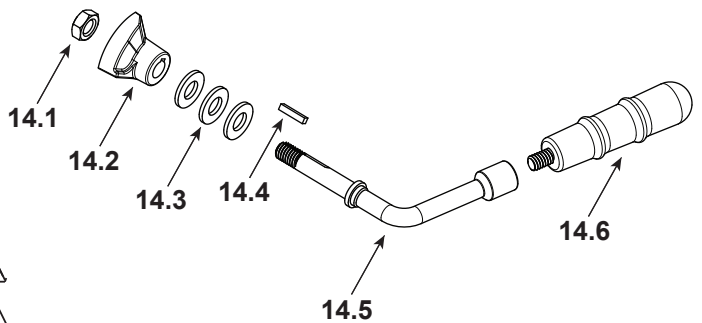

### #8 Brick Assembly

8	Firebrick Complete Set	Pkg of 18	SRV7033-006	
8.1	Brick 1 (9" x 4.5" x 1.25")	Qty. 12 Req.		
8.2	Brick 2 (6-4 1/2)	Qty. 4 Req.		
8.3	Brick 3, (9" x 4.25" x 1.25") Left Side with angle	Qty. 1 Req.		
8.4	Brick 4, (9" x 3" x 1.25") Right side with angle	Qty. 1 Req.		
	Brick, Uncut (9" x 4.5" x 1.25")	Pkg of 1	832-0550	
	Brick, Uncut, (9" x 4.5" x 1.25")	Pkg of 6	832-3040	
9	Ceramic Fiber Blanket, 1/2 " Thick		832-3390	Y
10	Baffle Board	Pkg of 2	SRV7033-209	Y
11	Tube Channel Assembly		SRV7044-019	Y
12	Side Panel Assembly Left	Black	SRV7044-025	
		<b>No longer available</b>	SRV7044-011	
		Nickel Trim	SRV7044-023	
	Side Panel Left		SRV7044-139	
	Trim Ring	Black Trim	SRV7044-166	
		<b>No longer available</b>	SRV7044-164	
		Nickel Trim	SRV7044-165	

Additional service part numbers appear on following page.

**#13 Rectangular Door Assembly**

**#14 Handle Assembly**

IMPORTANT: THIS IS DATED INFORMATION. Parts must be ordered from a dealer or distributor. **Hearth and Home Technologies does not sell directly to consumers.** Provide model number and serial number when requesting service parts from your dealer or distributor.

**Stocked at Depot**

ITEM	DESCRIPTION	COMMENTS	PART NUMBER	
13	Door Assembly', Rectangular		DR-31RCT	
	Rope, Door, 3/4" X 84"	7 Ft Length	832-1680	Y
13.1	Glass Frame Set		SRV7044-191	
13.2	Glass Assembly		SRV7044-027	Y
	Gasket, Glass Tape, 3/4"	5 Ft Length	832-0460	Y
13.3	Hinge Pins, 1/2"	Pkg of 24	7000-606/2	
14	Door Hardware		SRV7044-041	
14.1	Nut, Locking Door Handle	Pkg of 24	226-0100/24	Y
14.2	Cam Latch		SRV430-1141	
14.3	Washer, Sae, 3/8	Pkg of 3	832-0990	Y
14.4	Key, Cam Latch		SRV430-1151	
14.5	Door Handle		SRV7044-188	Y
14.6	Fiber Handle		SRV433-1380	Y
	Component Pack (Includes Gold Spring Handles (1) 1/2" & (2) 1/4", (2) Gold Hinge Pins, Quadra-Fire Logo		SRV436-5350	
	Logo, Quadra-Fire	Pkg of 10	7000-649/10	