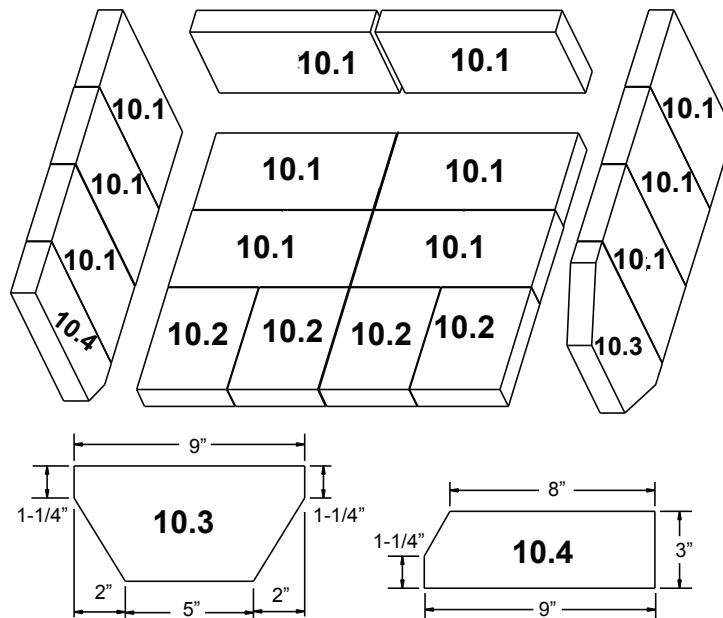

**Stocked at Depot**

ITEM	DESCRIPTION	COMMENTS	PART NUMBER	
1	Air Channel, Convection w/Bracket (Retain Original SN Label)		SRV7033-144	
2	Air Supply Back		SRV7033-134	
3	Flue Collar		SRV7000-302	Y
4	Panel Assembly, Side, Left		SRV7033-019	
5	Rear Channel Assembly		SRV7033-002	Y
6	Tube Support Rack		SRV7033-148	
7	Brick Retainer		SRV7033-149	
8	Ceramic Fiber Blanket, 1/2" Thick (19" W x 13-3/4" H)		832-3390	Y
9	Baffle Board - 9-1/2 in W x 13-3/4 in H	Pkg of 2	SRV7033-209	Y

### # 10 Brick Set

10	Brick Assembly - Complete Set	Pkg of 18	SRV7033-006	
10.1	Brick, 9 x 4-1/2 x 1-1/4"	Qty. 12 Req.		
10.2	Brick, 6 x 4-1/2 x 1-1/4"	Qty. 4 Req.		
10.3	Brick, 9 x 4-1/2 x 1-1/4" w/angles, see diagram	Qty. 1 Req.		
10.4	Brick, 9 x 3 x 1-1/4" w/angle, see diagram	Qty. 1 Req.		
	Brick, Uncut	Pkg of 1	832-0550	
		Pkg of 6	832-3040	
11	Panel Assembly, Side, Right		SRV7033-017	
12	Tube Channel Top - Tube Channel Access Cover		SRV7033-237	
13	Tube, Channel Assembly	Manifold Tubes	SRV7033-023	Y