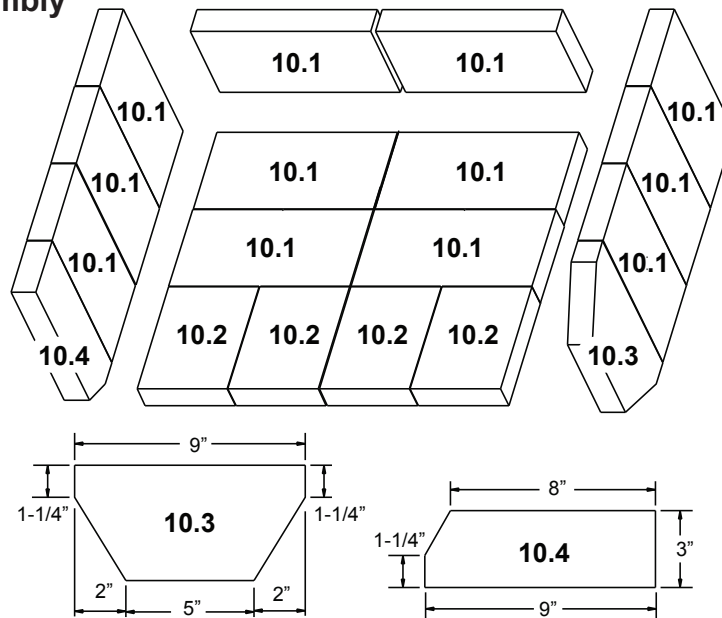

**Stocked
at Depot**

ITEM	DESCRIPTION	COMMENTS	PART NUMBER	
1	Air Channel, Convection w/Bracket (Retain Original SN Label)		SRV7033-144	
2	Air Supply Back		SRV7033-134	
3	Flue Collar		SRV7000-302	
4	Panel Assembly, Side, Left		SRV7033-082	Y
5	Ceramic Fiber Blanket, 1/2" Thick		832-3390	
6	Baffle Protection Channel		SRV7033-298	
7	Tube Support Rack		SRV7033-148	
8	Brick Retainer		SRV7033-149	
9	Baffle Board	Pkg of 2	SRV7033-209	

#10 Brick Set Assembly

10	Firebrick Set, Complete Set		SRV7033-006	
10.1	Brick, 9 x 4-1/2 x 1-1/4"	Qty. 12 Req.		
10.2	Brick, 6 x 4-1/2 x 1-1/4"	Qty. 4 Req.		
10.3	Brick, 9 x 4-1/2 x 1-1/4" w/angles, see diagram	Qty. 1 Req.		
10.4	Brick, 9 x 3 x 1-1/4" w/angle, see diagram	Qty. 1 Req.		
	Brick, Uncut	Pkg of 1	832-0550	
		Pkg of 6	832-3040	
11	Tube, Channel Assembly		SRV7033-023	
12	Tube Channel Top		SRV7033-237	Y
13	Rear Channel Assembly		SRV7033-002	Y
14.1	Burn Rate Control Assembly		SRV7033-033	Y