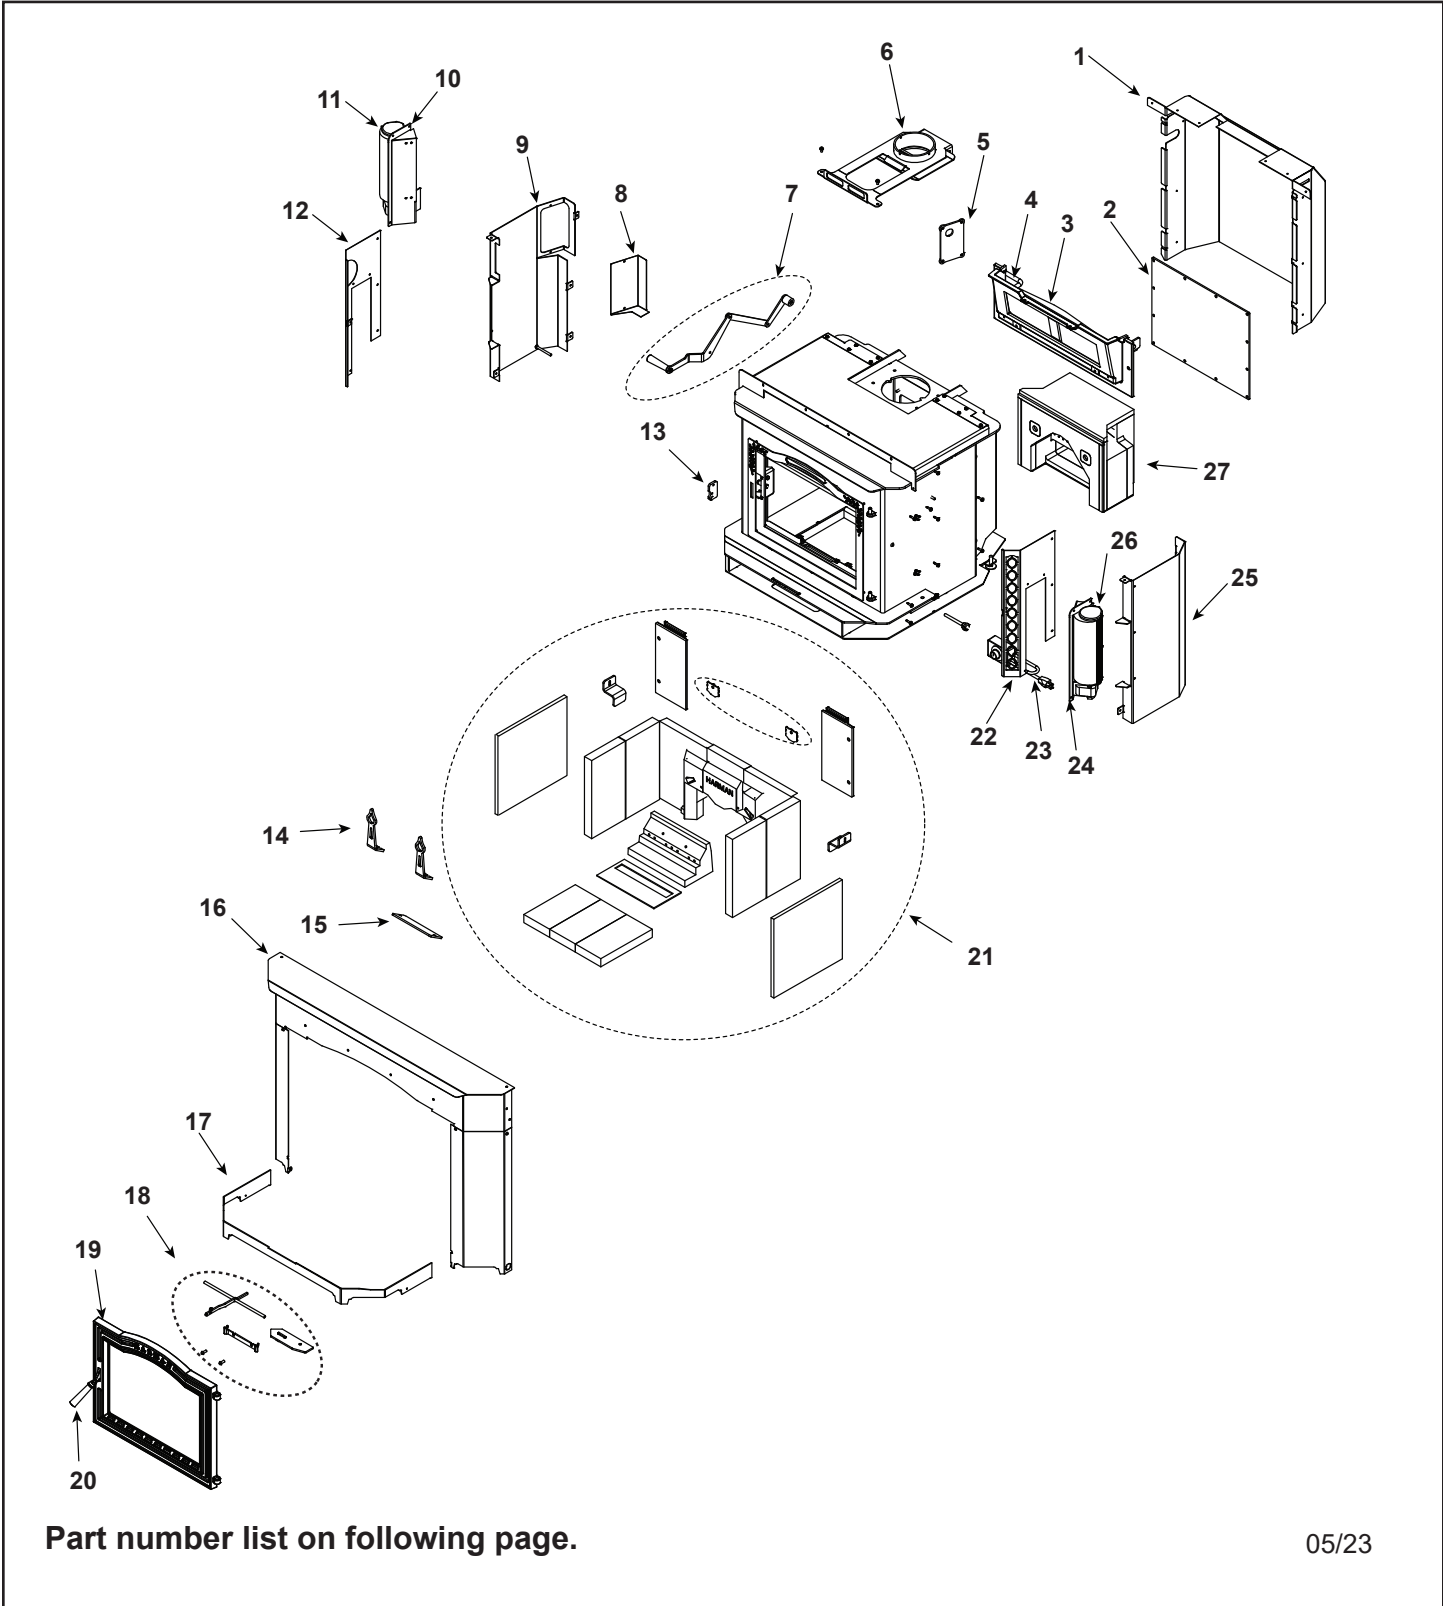

1-70-300100-1 (Black) - End Manufacturing Date: April 2018
1-70-300100-2 (Charcoal) - End Manufacturing Date: June 2011
1-70-300100-3 (Goldenfire) - End Manufacturing Date: June 2011

IMPORTANT: THIS IS DATED INFORMATION. Parts must be ordered from a dealer or distributor. **Hearth and Home Technologies does not sell directly to consumers.** Provide model number and serial number when requesting service parts from your dealer or distributor.

Stocked
at Depot

ITEM	DESCRIPTION	COMMENTS	PART NUMBER	
1	Rear Air Jacket		2-00-300103W	
2	Combustion Package Cover		2-00-06922L	
3	Damper Frame Assembly		1-10-249106	Y
	Gasket, 3/8 4 Strand White	15 Ft	1-00-1203589	Y
	Damper w/Adjuster		1-10-249107	
	Damper Shaft Retainers & Hardware		1-00-249145	Y
	Adjuster w/Hardware	Pre 008700287	1-00-249142	Y
		Post 008700287	1-00-250153	
4	Damper Linkage		1-10-249146	Y
5	Damper Shaft Cover		1-10-06918W	
6	Flue Plate		1-10-300122W	Y
7	Linkage Kit		1-00-300101	Y
8	Damper Arm Cover		2-00-300121P	
9	Left Rear Side		2-00-300104B	
10	Left Blower Bracket		2-00-300106-1B	
	Screw -HWH TEKS 10 X 3/4	Pkg of 100	3-30-5004-100	Y
11	Blower Left Side		SRV3-21-55416	Y
12	Left Side Shield		2-00-300123P	Y
	Screw -HWH TEKS 10 X 3/4	Pkg of 100	3-30-5004-100	Y

#13 Load Door Hardware Pack