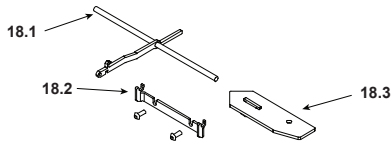

#18 Airslide Assembly