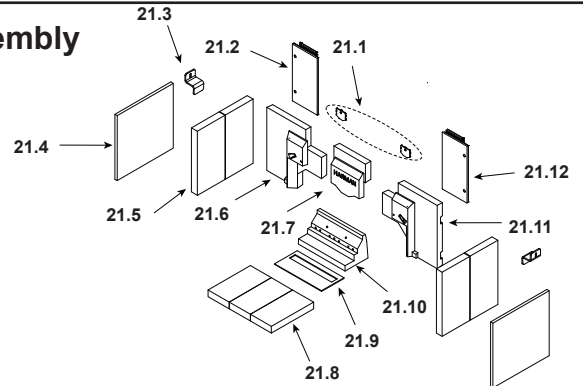

#21 Firebox Assembly

IMPORTANT: THIS IS DATED INFORMATION. Parts must be ordered from a dealer or distributor. **Hearth and Home Technologies does not sell directly to consumers.** Provide model number and serial number when requesting service parts from your dealer or distributor.

**Stocked
at Depot**

ITEM	DESCRIPTION	COMMENTS	PART NUMBER	
18.1	Airslide Adjuster		1-10-300102W	Y
18.2	Airslide Rod Bracket		2-00-06963B	
18.3	Airslide Weldment		1-10-06950W	
19	Door Assembly w/Glass		1-10-06920A	
	Ball Spring Bracket		2-00-06714	
	Cast Door, Painted		4-00-06920P	
	Glass with Gasket		1-00-06932	Y
	Glass Clips	Pkg of 4	2-00-05202-4	Y
	Glass Clip Bolts	Pkg of 100	3-30-3021-100	
	Latch Adjuster		2-00-06713D	
	Gasket, (Glass) 1/4 Round Black PSA	15 Ft	1-00-2312	Y
	Gasket, (Door) 3/8 4 Strand White	15 Ft	1-00-1203589	Y
20	Wooden Handle w/Bolt	2 Sets	1-00-00247	Y
	Door Handle Assembly		1-00-249119	Y
21.1	SS Brick Clip Set	Set of 2	1-00-249153	Y
21.2	Left Plate Assembly w/Gasket		1-10-249117A	Y
	Gasket, 1/4 " Round White Rope	10 Ft	1-00-11862	Y
21.3	Side Brick Brackets	2 Sets	1-00-06945	Y
21.4	Brick Insulation	Qty 2 req	3-40-06944	Y
21.5	Brick 12 x 6 x1-1/4	Qty 4 req	3-40-86125	Y
21.6	Left Side Brick		3-40-00103	Y
21.7	Logo Brick		3-40-00101	Y
21.8	Brick, 9" x 4 1/2" x1 1/4"	Set of 7	1-00-900450125	Y
		414 Pcs	3-40-900450-414	
21.9	Shoe Brick Gasket		3-44-06951	Y
21.10	Shoe Brick		3-40-00100	Y
21.11	Right Side Brick		3-40-00104	Y
21.12	Right Plate Assembly w/Gasket		1-10-249118A	Y
	Gasket, 1/4 " Round White Rope	10 Ft	1-00-11862	Y
	Srew-HCS5/16-18 X 1-1/4	Pkg of 50	3-30-1129-50	Y

Additional service part numbers appear on following page.