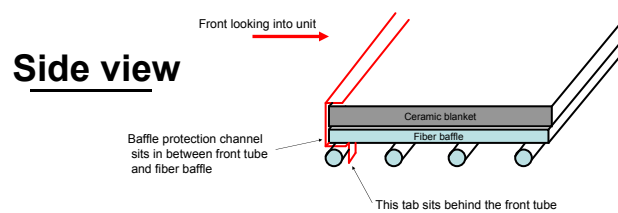

**Stocked
at Depot**

ITEM	DESCRIPTION	COMMENTS	PART NUMBER	
13	Top Front Assembly		SRV7046-011	
14	Tube Channel Assembly		SRV7046-004	Y

Baffle Protection Channel

15	Baffle Protection Channel		SRV7046-165	Y
16	Baffle Board	Pkg of 2	SRV7046-119	Y
17	Ceramic Fiber Blanket, 1/2" Thick		832-3390	Y
18	Combustion Cover Bottom		SRV7046-144	
19	Combustion Air Assembly		SRV7046-009	Y
	Timer Control Arm Assembly		SRV7044-002	Y
	Knob	Pkg of 2	32284/2	Y
	Timer (Only) Replacement Assembly		SRV480-1940	Y
20	Timer Door Assembly		SRV7044-020	Y
	Door Gasket, ACC Timer		7033-282	Y
21	Burn Rate Control Assembly		SRV7046-007	Y
	Knob	Pkg of 2	32284/2	Y
	Rear Air Control Arm Assembly		SRV7044-003	Y
22	Combustion Cover Assembly		SRV7046-019	
	Outside Air Cover Plate		SRV7044-217	
23	Tube Channel Base Cover		SRV7046-125	
24	Tube Channel Base		SRV7046-115	
25	Leg Extension Left/Right		SRV7046-170	
26	Convection Back		SRV7046-129	
	Component Pack	No longer available	SRV7046-012	
	Leg Extension Left/Right		SRV7046-170	
	Paint Touch-Up, 4 oz		812-0910	
	Gasket, Manifold	Pkg of 4	7038-168/4	Y