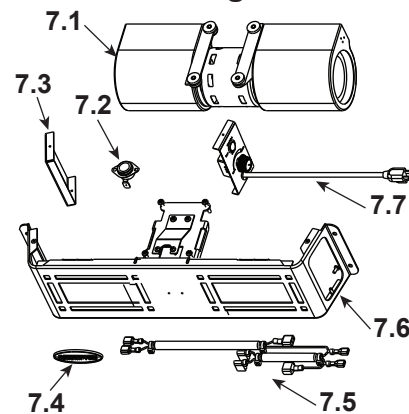

Stocked
at Depot

ITEM	DESCRIPTION	COMMENTS	PART NUMBER	
1	Flue Attach Ring		SRV7044-154	
2	Gasket, Flue Collar		SRV7044-194	
3	Chimney Ring Attach		SRV7044-181	
4	Top Front Bracket		SRV7046-141	
5	Brick Retainer/Tube Support		SRV7046-123	Y

#6 Brick Set

#7 Blower Housing

6	Brick Set		BRICK-7046	
6.1	Brick, 9 x 4.5 x 1.25"	Qty. 11 Req		
6.2	Brick, 8.63 x 4.5 x 1.25" Angle Cut (see diagram)	Qty. 2 Req		
6.3	Brick, 7.38 x 4.5 x 1.25" Angle Cut (see diagram)	Qty. 2 Req		
6.4	Brick, 8.19 x 4.5 x 1.25" Angle Cut (see diagram)	Qty. 2 Req		
	Brick, Uncut	Pkg of 1	832-0550	
		Pkg of 6	832-3040	
7	Blower Housing Assembly		SRV7046-003	
7.1	Blower Replacement		SRV7044-210	Y
7.2	Snap Disc, # 1, Convection Blower		SRV230-0470	Y
7.3	Filler Plate		SRV7046-180	
7.4	Logo, Quadra-Fire	Pkg of 10	7000-649/10	
7.5	Wire Harness		SRV7046-184	Y
7.6	Blower Housing		SRV7046-110	
7.7	Blower Control Panel		SRV7046-023	Y
	Blower Cord Only		832-2410	Y
	Blower Screen		SRV7046-163	
	Knob, Speed Control		200-2041	Y
	Rocker Switch (Round)		SRV7000-515	Y
	Snap Disc Mount Bracket		SRV7046-187	
	Speed Control Only (Rheostat)		842-0370	Y

Stocked
at Depot

ITEM	DESCRIPTION	COMMENTS	PART NUMBER	
<h3>#8 Rectangle Door</h3>		<h3>#9 Door Handle Assembly</h3>		
8	Door Assembly, Rectangular		DR-27RCT	
	Rope, Door, 3/4" X 84"	7 Ft Length	832-1680	Y
8.1	Glass Frame Set		SRV7046-175	
8.2	Glass Assembly	16.88 W x 9.01 H	SRV7046-021	Y
	Gasket, Glass Tape, 3/4"	5 Ft Length	832-0460	Y
8.3	Hinge Pins, 1/2"	Pkg of 24	7000-606/2	
9	Door Hardware		SRV7044-041	
9.1	Nut, Locking Door Handle	Pkg of 24	226-0100/24	Y
9.2	Cam Latch		SRV430-1141	
9.3	Washer, Sae, 3/8	Pkg of 3	832-0990	Y
9.4	Key, Cam Latch		SRV430-1151	
9.5	Door Handle		SRV7044-188	Y
9.6	Fiber Handle		SRV433-1380	Y
	Component Pack (Includes Gold Spring Handles (1) 1/2" & (2) 1/4", (2) Gold Hinge Pins, Quadra-Fire Logo		SRV436-5350	
	Logo, Quadra-Fire	Pkg of 10	7000-649/10	