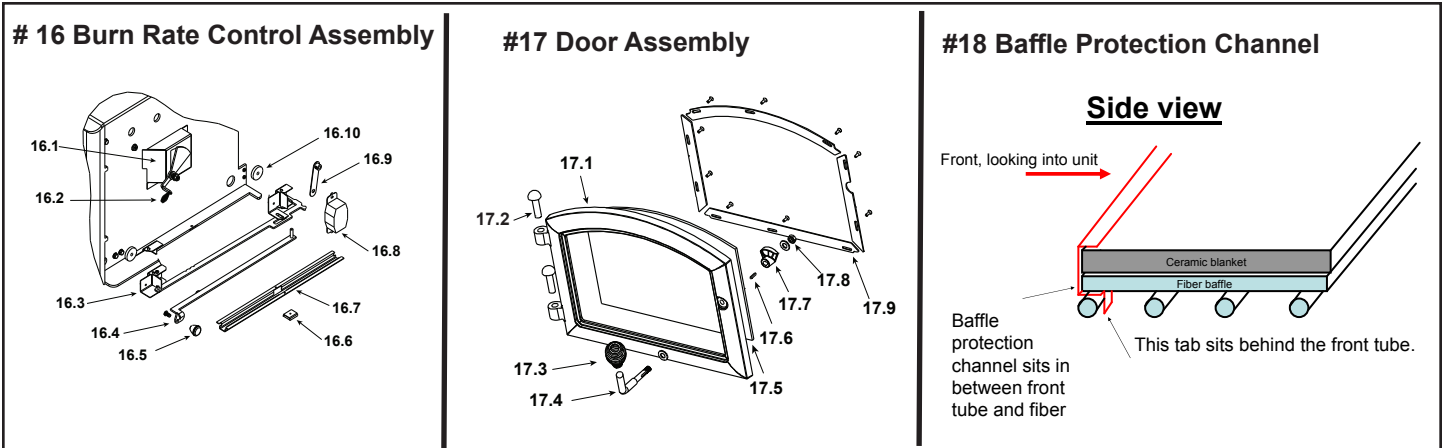

Beginning Manufacturing Date: July 2007
Ending Manufacturing Date: Feb 2020

IMPORTANT: THIS IS DATED INFORMATION. When requesting service or replacement parts for your appliance please provide model number and serial number. All parts listed in this manual may be ordered from an authorized dealer.

Stocked at Depot

ITEM	DESCRIPTION	COMMENTS	PART NUMBER	
16.1	Burn Rate Control Assembly		SRV7039-016	
16.2	Spring Handle, 1/4" Nickel	Pre SN 0070040260	SRV250-8340	Y
	Spring Handle, 1/4" Gold		832-0630	Y
	Spring Handle, 1/4" Black	Post SN 0070040260	SRV7000-614	Y
16.3	Timer Air Control Assembly		SRV7039-015	Y
	Rear Air Door Assembly		SRV7037-013	Y
16.4	Rear Air Control Arm Assembly		SRV7039-006	
16.5	Start-Up Control Knob		SRV7000-343	
16.6	Latch, Magnet - for Air Control		SRV229-0631	
16.7	Air Control Rod Guide		SRV7033-210	
16.8	Timer (Only) Replacement Assembly		SRV480-1940	Y
16.9	Timer Arm Assembly		SRV7033-034	Y
16.10	Door Gasket - Front & Rear Air Timer Doors		7033-282	Y
17.1	Door Assembly	Black	SRV7039-008	
17.2	Hinge Pins, 1/2"	Gold	832-0250	
		Nickel	SRV430-5320	
		Black	7000-606/2	
17.3	Spring Handle, 1/2", Nickel	Pre SN 0070040260	SRV250-8330	Y
	Spring Handle, 1/2", Gold		832-0620	Y
	Spring Handle, 1/2", Black	Post SN 0070040260	SRV7000-613	Y
17.4	Door Handle Only		SRV430-1131	
17.5	Glass Assembly - 14-1/8 in. W x 9-13/16 in. H		SRV7000-013	Y
17.6	Key, Cam Latch		SRV430-1151	
17.7	Cam Latch		SRV430-1141	
17.8	Nut, Locking Door Handle	Pkg of 24	226-0100/24	Y
17.9	Frame, Glass, Top		GL-FRM-21M	
18	Baffle Protection Channel		SRV7039-144	Y

Additional service part numbers appear on following page.