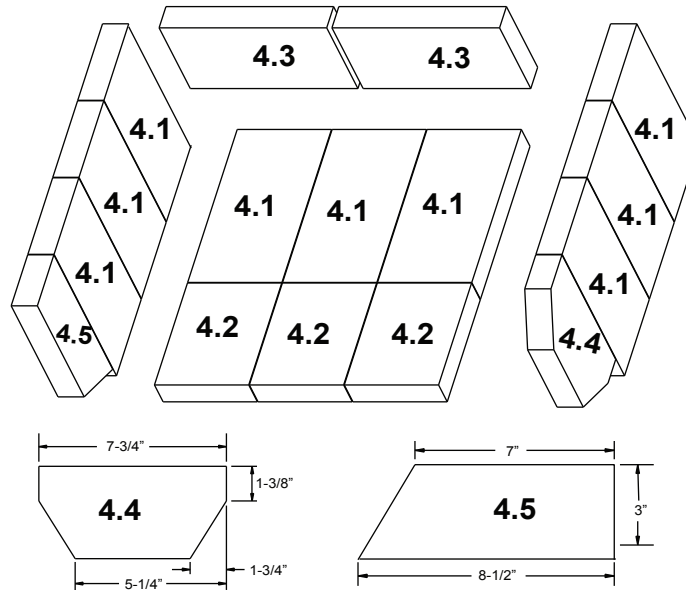

Beginning Manufacturing Date: July 2007
Ending Manufacturing Date: Feb 2020

IMPORTANT: THIS IS DATED INFORMATION. When requesting service or replacement parts for your appliance please provide model number and serial number. All parts listed in this manual may be ordered from an authorized dealer.

**Stocked
at Depot**

ITEM	DESCRIPTION	COMMENTS	PART NUMBER	
1	Convection Air Channel - Retain Original Serial Number		SRV7039-107	
2	Flue Collar		SRV7000-302	Y
3	Panel Assembly, Side, Left		SRV7039-003	

#4 Brick Assembly

4	Brick Assembly - Complete Set		SRV7039-007	
4.1	Brick, 9 x 4-1/2 x 1-1/4"	Qty. 9 Req.		
4.2	Brick, 5 3/4 x 4-1/2 x 1-1/4"	Qty. 3 Req.		
4.3	Brick, 8 x 4-1/2 x 1-1/4"	Qty. 2 Req.		
4.4	Brick, see diagram	Qty. 1 Req.		
4.5	Brick, see diagram	Qty. 1 Req.		
	Brick, Uncut	Pkg of 1	832-0550	
		Pkg of 6	832-3040	
5	Tube Support Rack		SRV7039-108	
6	Brick Retainer		SRV7033-149	
7	Ceramic Fiber Blanket, 1/2" Thick		832-3390	Y
8	Baffle Board, 8-1/8 in. W x 13 in. H	Pkg of 2	SRV7039-111	Y
9	Pedestal Riser		SRV7033-207	
10	Pedestal Base		SRV7033-163	
11	Strip, Oak Trim	No longer available	832-0560	
12	Rear Channel Assembly		SRV7039-001	
13	Tube Channel Assembly - Manifold Tubes		SRV7039-004	Y
14	Panel Assembly, Side, Right		SRV7039-002	
15	Tube Channel Top - Access Cover		SRV7039-114	
	Component Pack	No longer available	7039-011	

Additional service part numbers appear on following page.