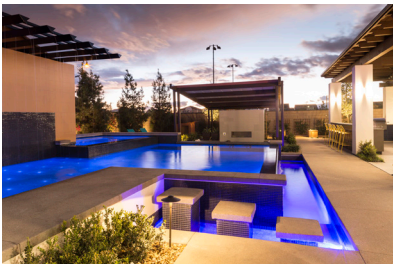

LOCATION

Henderson, NV

COMMUNITY

Inspirada

HEARTH PRODUCTS

Heat & Glo Palazzo

Heat & Glo MEZZO

This 3,194 sq. ft. contemporary home in the Las Vegas suburbs provides what Pardee Homes Division President Klif Andrews feels new homebuyers want. “We want to continue to explore the potential for contemporary architecture in a new-home builder environment and think a modern feel is really what the home buyers of Las Vegas are looking for,” says Andrews.

The four-bedroom, four-bath home has a HERS 11 rating and features a 9.6 KW PV system that helps the house produce almost as much electricity as it uses. The home also has three separate outdoor living areas with a spacious casita defining the home’s luxurious backyard, complete with pool, outdoor kitchen, covered patio and stunning Heat & Glo Palazzo fireplace.

“This home really encompasses the latest in new home construction. The pairing of contemporary architecture, outdoor living spaces, and green focused construction practices were carried through the project down to the individual product selection,” says Danny Check of Hearth & Home Specialties. “It was a pleasure working with Pardee Homes to select the right fireplaces for this project and really rewarding to see how the two linear fireplaces provide the zone heating capabilities and contemporary aesthetic they were after.”