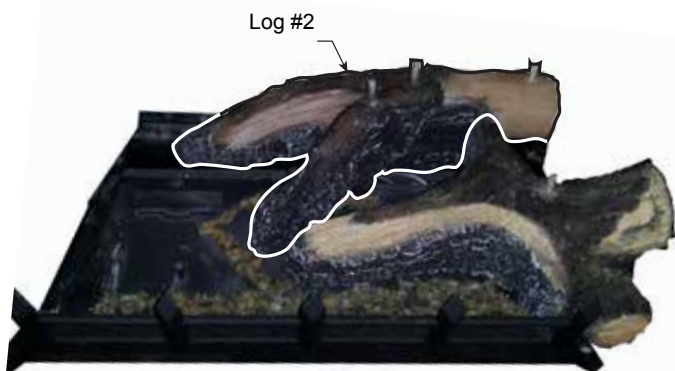

KENTUCKY WILDWOOD KW18-R, KW24-R AND KW30-R LOG PLACEMENT

NOTE: Installation instructions are the same for 18", 24", and 30" log sets. Pictures used in this manual illustrate the 24" set. Some variation may exist between the images and the set.

1. Place bottom front right log #1 on right pin located on burner and right grate bar. Figure 1

Figure 1

2. Place bottom rear right log #2 on pin on rear of grate assembly and push towards rear as far as possible. Figure 2