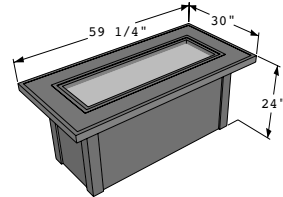

Black Vinyl Cover
CVRCF6030