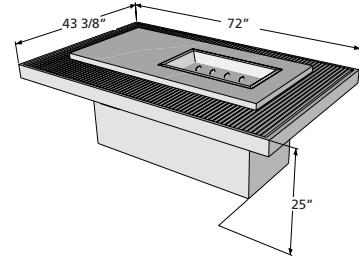

boardwalk

- Modern multi-level design, unique taupe-color finish
- White Onyx Supercast with Faux-wood decking top
- Black powder coated metal base
- Optional GLASS GUARD-1224, 1224-GREY-GLASS-COVER, and CVRCF-BRDWLK vinyl cover
- Stores 20 lb. LP tank in base
- UL listed
- Made in USA

monte carlo

- Black powder coated metal base
- Black Glass top
- Grey Glass Burner Cover Included
- Stores 20 lb. LP tank in base
- UL listed
- Optional GLASS GUARD-1242 & CVRCF6030 Vinyl Cover

montego

- Choose from Black or Balsam wicker base
- Black Glass top
- Glass Burner Cover Included
- Optional GLASS GUARD-1242 and CVRCF6030 vinyl cover
- Stores 20 lb. LP tank in base
- UL listed