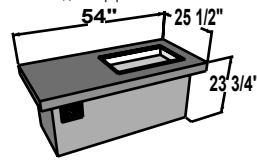

- Acid Wash Supercast Top unique to each table- Color intensity may vary, lighter or darker
- Exterior grade frame & stucco finish
- Stainless Steel Burner standard (ART-1242-BRN), Copper optional upgrade (ART-1242-BRN-C)
- Optional GLASS GUARD-1224, glass burner cover, and vinyl cover
- Stores 20 lb. LP tank in base
- UL listed. Made in USA