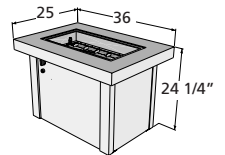

White Onyx Providence
PROV-1224-WO-K

The Outdoor GreatRoom Company™ was the first to enter into the gas fire table category, and with that expertise we can offer over 50 standard fire tables & fire pits.