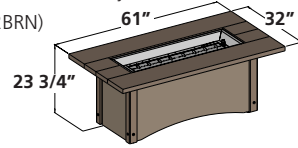

pine ridge 1242

Pine Ridge 1242 Fire Pit Table shown with optional Honey Glow Brown Burner, Crushed Copper Glass, & Glass Guard
PR-1242BRN with GFC-CRUSH-C & GLASS GUARD-1242

Barnwood Supercast Detail

- Stucco base with stained cedar wood corners & decorative hardware
- Barnwood Supercast Top with matching burner cover
- UL Listed. Stores 20 lb. LP tank in base
- Stainless Steel Burner standard (PR-1242), Honey Glow Brown optional upgrade (PR-1242BRN)
- Optional GLASS GUARD-1242 and CVRCF6132 vinyl cover
- Made in USA