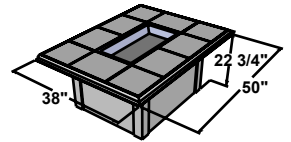

- Absolute Black Granite with black powder coated metal base or Tan Porcelain tile top with Sedona Brown powder coated metal base
- Tile changes out easily for custom look
- Base available in powder coated metal finish
- Optional GLASS GUARD-1224, glass burner covers, and CVRCF48 vinyl cover
- Stores 20 lb. LP tank in base
- UL listed. Made in USA

Napa Valley Brown with porcelain tile
NV-1224-BRN-K