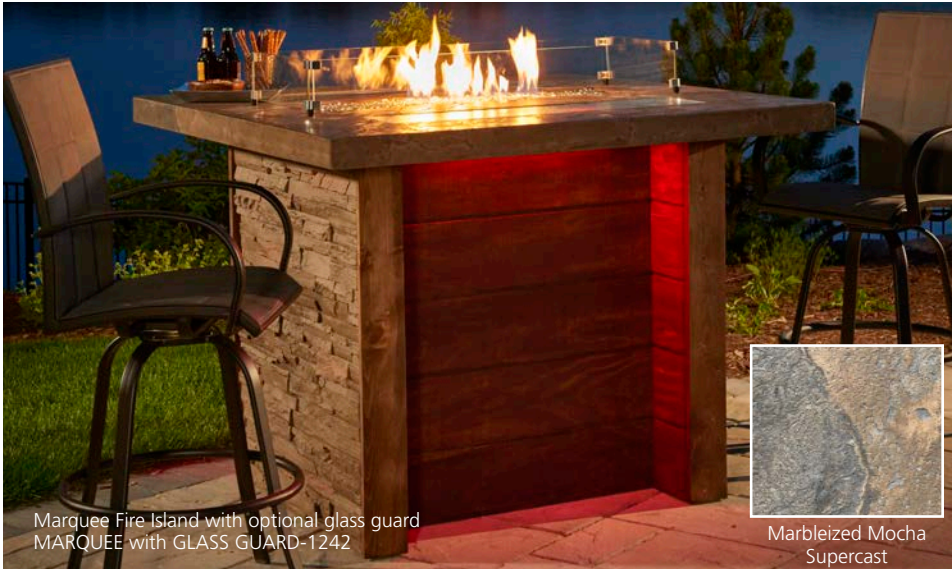

marquee

Marquee Fire Island with optional glass guard
MARQUEE with GLASS GUARD-1242

- Pub height base with faux stone and oil based stained douglas fir wood paneling
- Marbled Mocha Supercast Top with 2 linear textured glass accents on either side of burner
- GLASS GUARD-1242 & Multi-colored LED underlighting optional
- UL Listed. Stores 20 lb. LP tank in base
- Matching textured glass burner cover included