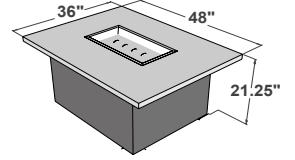

- Choose between Brown British Granite on a Sedona Brown powder coated metal base or Absolute Black Granite on a Black powder coated metal base
- Optional GLASS GUARD-1224, glass burner covers, and CVRCF48 vinyl cover
- UL Listed. Made in USA

Grandstone with British Granite Top with optional glass guard
GS-1224-BRN-W-K with GLASS GUARD-1224