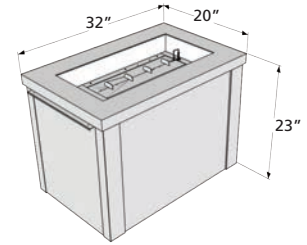

RECTANGULAR

providence stainless steel

PROV-1224-SS

- Stainless steel (#304) trim top
- Access door conceals standard 20 lb. propane tank
- Black powder coated metal base
- Optional GLASS GUARD-1224, 1224-GREY-GLASS-COVER, and CVRCF2737 vinyl cover
- UL Listed. Made in USA