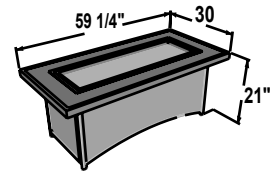

Balsam Montego Fire Pit Table
MG-1242-BLSM-K