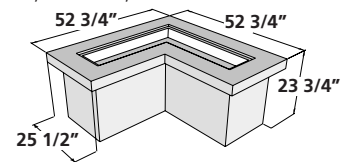

- Unique "L" shaped stainless steel burner
- Optional GLASS GUARD-1242-L and CVRCF-PT vinyl cover
- Black Stucco base and Polished Midnight Mist Supercast top
- Stores 20 lb. LP tank in base. Made in USA.
- Great for large sectional sofas, as fire art, and in commercial spaces