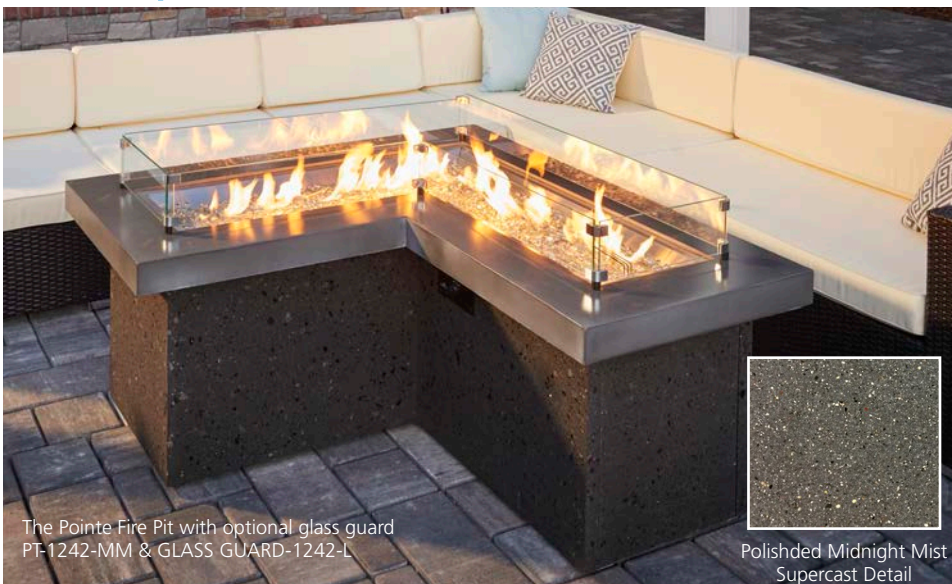

the pointe

The Pointe Fire Pit with optional glass guard
PT-1242-MM & GLASS GUARD-1242-L