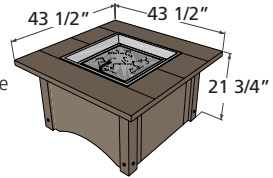

pine ridge 2424

Pine Ridge 2424 Fire Pit Table with optional glass guard PR-2424 with GLASS GUARD-2424

Barnwood Supercast Detail

- Stucco base with stained cedar wood corners & decorative hardware
- Stainless Steel Burner standard (PR-2424), Honey Glow Brown optional upgrade (PR-2424BRN)
- Barnwood Supercast Top with matching burner cover
- UL Listed. Stores 20 lb. LP tank in base
- Optional glass guard and vinyl cover
- Made in USA