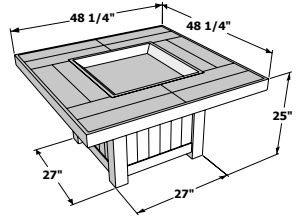

vintage 2424

- Colorful faux-wood tile top with Honey Glow Brown color coated stainless steel burner
- Access door conceals standard 20 lb. propane tank
- Distressed wood slatted base- unique to each fire pit, wood color and grain pattern will vary
- Optional GLASS GUARD-2424, 2424-BRONZE-GLASS-COVER and CVRCF5151 vinyl cover
- UL Listed. Made in USA

pine ridge 2424

- Stucco base with stained cedar wood corners & decorative hardware
- Stainless Steel Burner standard (PR-2424), Honey Glow Brown optional upgrade (PR-2424BRN)
- Barnwood Supercast Top with matching burner cover
- UL Listed. Stores 20 lb. LP tank in base
- Optional glass guard and vinyl cover
- Made in USA

sierra square 2424

- Outdoor-rated faux stone and durable Mocha Supercast top
- Access door conceals standard 20 lb. propane tank
- Comes with matching recessed Supercast burner cover
- Base available unfinished to apply your own custom finish
- Optional GLASS GUARD-2424 and CVRCF44 vinyl cover
- UL Listed. Made in USA

napa valley 2424

- Base available in black or brown powder coated metal finish
- Absolute Black Granite or Brown Porcelain tile top
- Optional GLASS GUARD-2424, glass burner covers, and CVRCF5151 vinyl cover
- Stores 20 lb. LP tank in base
- UL listed. Made in USA

SQUARE