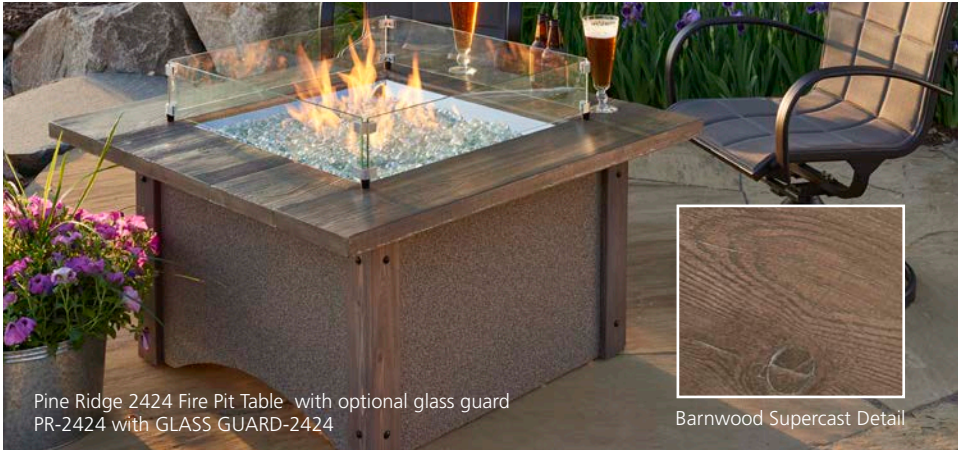

Pine Ridge 2424 Fire Pit Table with Honey Glow Brown Burner & Copper Crushed Glass PR-2424BRN with GLASS GUARD-2424 & GFC-CRUSH-C

pine ridge 2424

Pine Ridge 2424 Fire Pit Table with optional glass guard PR-2424 with GLASS GUARD-2424

Barnwood Supercast Detail

- Stucco base with stained cedar wood corners & decorative hardware
- Stainless Steel Burner standard (PR-2424), Honey Glow Brown optional upgrade (PR-2424BRN)
- Barnwood Supercast Top with matching burner cover
- UL Listed. Stores 20 lb. LP tank in base
- Optional glass guard and vinyl cover
- Made in USA