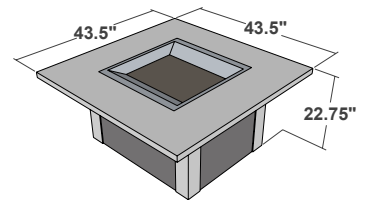

vintage 2424

- Colorful faux-wood tile top with Honey Glow Brown color coated stainless steel burner
- Access door conceals standard 20 lb. propane tank
- Distressed wood slatted base- unique to each fire pit, wood color and grain pattern will vary
- Optional GLASS GUARD-2424, 2424-BRONZE-GLASS-COVER and CVRCF5151 vinyl cover
- UL Listed. Made in USA

pine ridge 2424

- Stucco base with stained cedar wood corners & decorative hardware
- Stainless Steel Burner standard (PR-2424), Honey Glow Brown optional upgrade (PR-2424BRN)
- Barnwood Supercast Top with matching burner cover
- UL Listed. Stores 20 lb. LP tank in base
- Optional glass guard and vinyl cover
- Made in USA

sierra square 2424

- Outdoor-rated faux stone and durable Mocha Supercast top
- Access door conceals standard 20 lb. propane tank
- Comes with matching recessed Supercast burner cover
- Base available unfinished to apply your own custom finish
- Optional GLASS GUARD-2424 and CVRCF44 vinyl cover
- UL Listed. Made in USA

napa valley 2424

- Base available in black or brown powder coated metal finish
- Absolute Black Granite or Brown Porcelain tile top
- Optional GLASS GUARD-2424, glass burner covers, and CVRCF5151 vinyl cover
- Stores 20 lb. LP tank in base
- UL listed. Made in USA

SQUARE