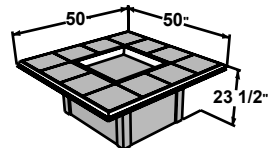

Napa Valley Square Brown NV-2424-BRN-K

SQUARE