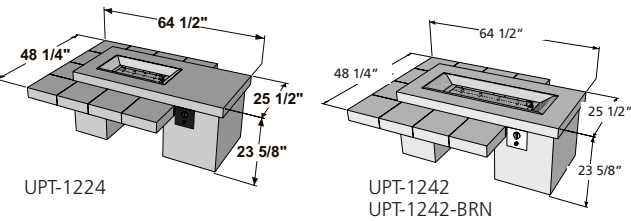

Polished Brown Uptown with optional glass guard
UPT-1242-BRN with GLASS GUARD-1242

UPT-1224

UPT-1242
UPT-1242-BRN