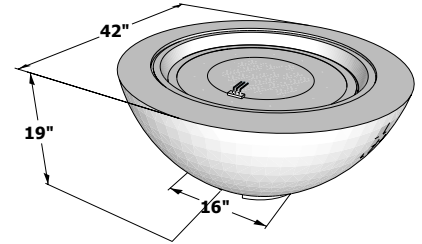

cove fire bowl

- Supercast concrete bowl with CF-30 stainless steel burner
- Contemporary raw concrete finish is unique to each fire bowl, common attributes include pitting and color density variation
- Optional Lava Rock (LAV-BK) & GLASS GUARD-30-R sold separately
- 30" Burner, 42" diameter
- UL Listed. Made in USA.

absolute black grand colonial

- Absolute black granite on a black fiberglass chat height base
- Matching absolute black granite lazy susan burner cover
- Access door conceals standard 20 lb. propane tank
- Optional GLASS GUARD-20-R & CVRCF50 vinyl cover available
- UL Listed

granite chat

- Powder-coated aluminum frame in Dora Brown
- Includes Swivel Lazy Susan
- British granite table top will last forever
- 42" round top great for entertaining
- Optional tank cover side table CFP42-TCGR-K, CVRCF42 vinyl cover, and GLASS GUARD-20-R
- UL Listed