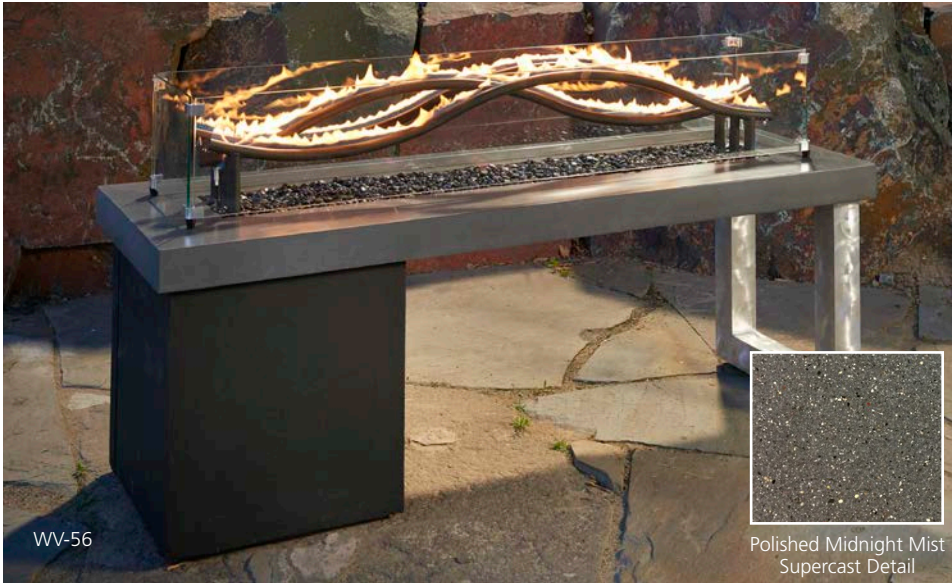

the wave

WV-56