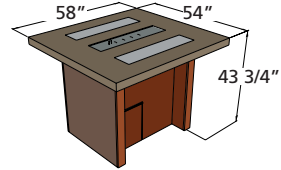

- Pub height base with faux stone and oil based stained douglas fir wood paneling
- Marbled Mocha Supercast Top with 2 linear textured glass accents on either side of burner
- GLASS GUARD-1242 & Multi-colored LED underlighting optional
- UL Listed. Stores 20 lb. LP tank in base
- Matching textured glass burner cover included