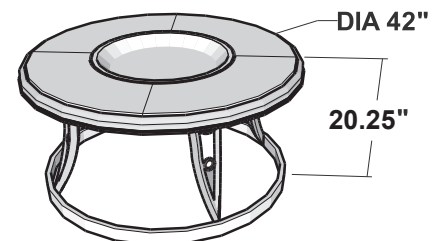

Granite Lazy Susan Swivel Burner Cover

granite chat

CFP42-K

ROUND

- Powder-coated aluminum frame in Dora Brown
- Includes Swivel Lazy Susan
- British granite table top will last forever
- 42" round top great for entertaining
- Optional tank cover side table CFP42-TCGR-K, CVRCF42 vinyl cover, and GLASS GUARD-20-R
- UL Listed