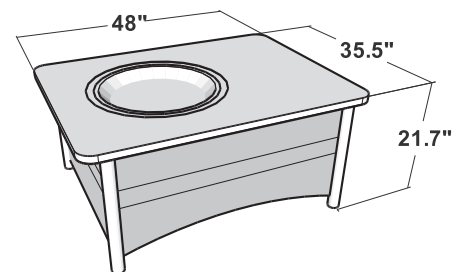

RECTANGULAR