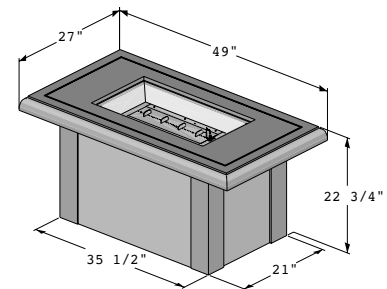

pine ridge 1242

- Stucco base with stained cedar wood corners & decorative hardware
- Barnwood Supercast Top with matching burner cover
- UL Listed. Stores 20 lb. LP tank in base
- Stainless Steel Burner standard (PR-1242), Honey Glow Brown optional upgrade (PR-1242BRN)
- Optional GLASS GUARD-1242 and CVRCF6132 vinyl cover
- Made in USA

artisan

- Acid Wash Supercast Top unique to each table- Color intensity may vary, lighter or darker
- Exterior grade frame & stucco finish
- Stainless Steel Burner standard (ART-1242-BRN), Copper optional upgrade (ART-1242-BRN-C)
- Optional GLASS GUARD-1224, glass burner cover, and vinyl cover
- Stores 20 lb. LP tank in base
- UL listed. Made in USA

sierra linear 1224

- Outdoor-rated faux stone and durable Mocha Supercast top
- Access door conceals standard 20 lb. propane tank
- Comes with recessed Supercast burner cover
- Optional GLASS GUARD-1224
- Available unfinished to apply your own custom finish base
- New modern linear table shape to give you more table space.
- UL Listed. Made in USA

LINEAR