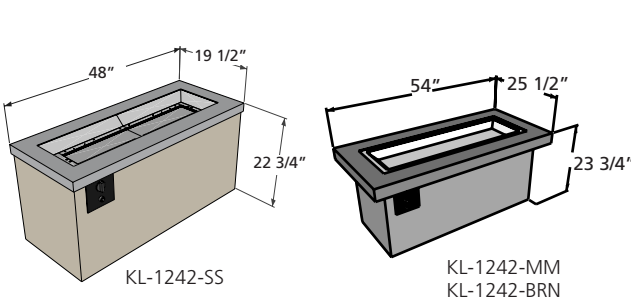

KL-1242-SS with optional GLASS GUARD-1242

KL-1242-SS

KL-1242-MM
KL-1242-BRN