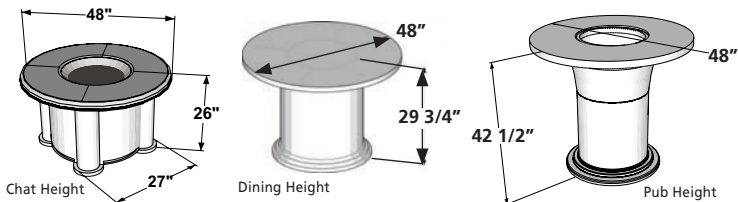

Napa Valley Square Brown NV-2424-BRN-K

SQUARE

colonial collection

MIX AND MATCH TOPS AND BASES

- 4 top options: Mocha, Artisan, or Marbleized Noche Supercast top or British Brown Granite top
- Light weight dora brown fiberglass base in 3 heights: chat, dining, pub
- Supercast tops come with matching burner cover, Granite top comes with matching lazy susan swivel burner cover
- Access door conceals standard 20 lb. propane tank
- Optional Round Glass Guard & Vinyl covers available
- UL Listed. Made in USA