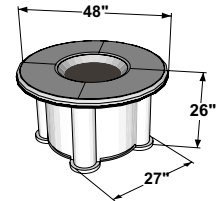

- Absolute black granite on a black fiberglass chat height base
- Matching absolute black granite lazy susan burner cover
- Access door conceals standard 20 lb. propane tank
- Optional GLASS GUARD-20-R & CVRCF50 vinyl cover available
- UL Listed

Granite Lazy Susan Swivel Burner Cover