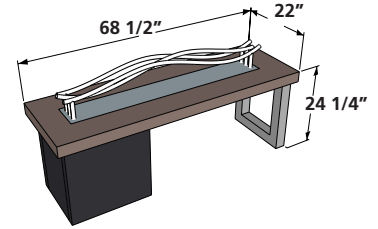

the wave

WV-56

Polished Midnight Mist Supercast Detail

- 3 Black color coated tube burners uniquely woven to create wave effect
- Black stucco base and Polished Midnight Mist Supercast Top with textured aluminum leg
- Black Onyx Glass Gems and Glass Guard included
- Recommended use with NG or house LP
- Overall Height with burner: 33" Burner Pan: 8 x 54"
- Made in USA. UL listed.