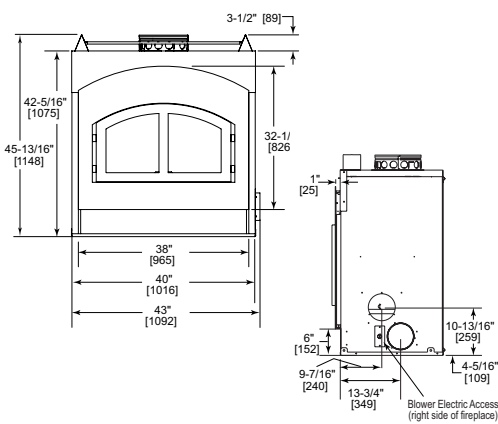

SPECIFICATIONS