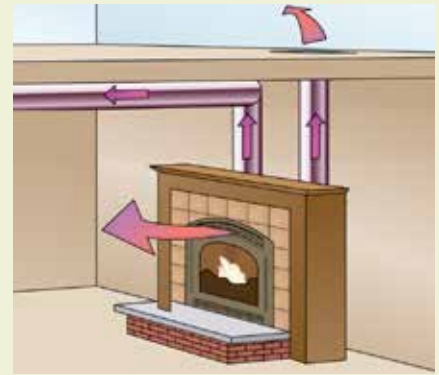

FRONT OPTIONS

VALLEY FORGE

MISSION HILL

ROLLING MEADOWS

OPTIONS

DOOR

Doors come standard on the appliance; choose your color.

- » BLACK
- » SATIN NICKEL

FIRESCREEN

HEAT ZONE SYSTEM

The 7100 can supplement your home heating with two optional Heat Zone systems. These systems allow you to route heated air to other areas of the home.

SPECIFICATIONS

FRAMING DIMENSIONS AND CLEARANCES