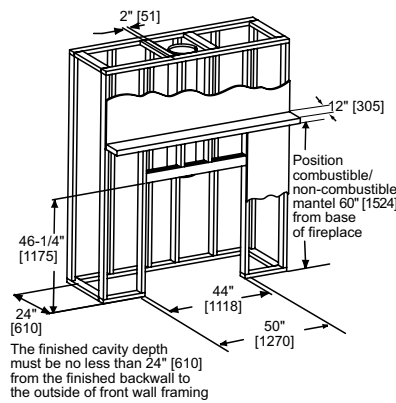

FIRESCREEN

HEAT ZONE SYSTEM

The 7100 can supplement your home heating with two optional Heat Zone systems. These systems allow you to route heated air to other areas of the home.

SPECIFICATIONS

FRAMING DIMENSIONS AND CLEARANCES

ENCLOSED AREA:

- Appliance to back wall 1"
- Appliance to sidewall 1"
- Duct boots to framing 0"
- Top standoffs to header..... 0"

EXPOSED SURFACES:

- Faceplate to sidewall..... 16"
- Heat zone air grilles to ceiling 12"