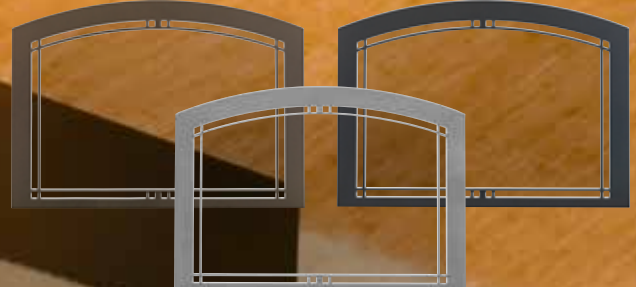

Brushed Nickel

Also available in:
Textured Mocha

Satin Black