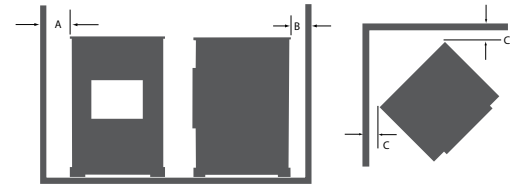

CAB50 Specifications	
Width	23-3/4"
Height	36-1/2"
Depth	25-7/8"
Weight	266 lbs

CAB50 Clearances		
Straight Back Against Wall	Side Wall to Stove (A)	14"
	Back Wall to Stove (B)	2"
Corner	Walls to Stove (C)	2"