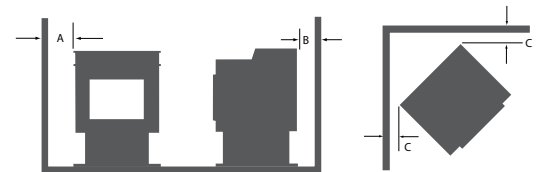

CAB50

- 13,100 – 49,900 BTU/hr Input¹
- 1,800-2,500 sq. ft. heating capacity²
- 70% LHV / 65% HHV efficient³
- Thermostat-controlled auto-ignition
- 120-lb hopper
- Mobile home approved

CAB50 Specifications	
Width	23-3/4"
Height	36-1/2"
Depth	25-7/8"
Weight	266 lbs

CAB50 Clearances		
Straight Back Against Wall	Side Wall to Stove (A)	14"
	Back Wall to Stove (B)	2"
Corner	Walls to Stove (C)	2"

PS35

- 12,600-41,900 BTU/hr Input¹
- 1,500-2,000 sq. ft. heating capacity²
- 74% LHV / 69% HHV efficient³
- Thermostat-controlled auto-ignition
- 40-lb hopper
- Mobile home approved

PS35 Specifications	
Width	22-1/4"
Height	31-3/4"
Depth	24-13/16"
Weight	210 lbs

PS35 Clearances		
Straight Back Against Wall	Side Wall to Stove (A)	14"
	Back Wall to Stove (B)	2"
Corner	Walls to Stove (C)	2"