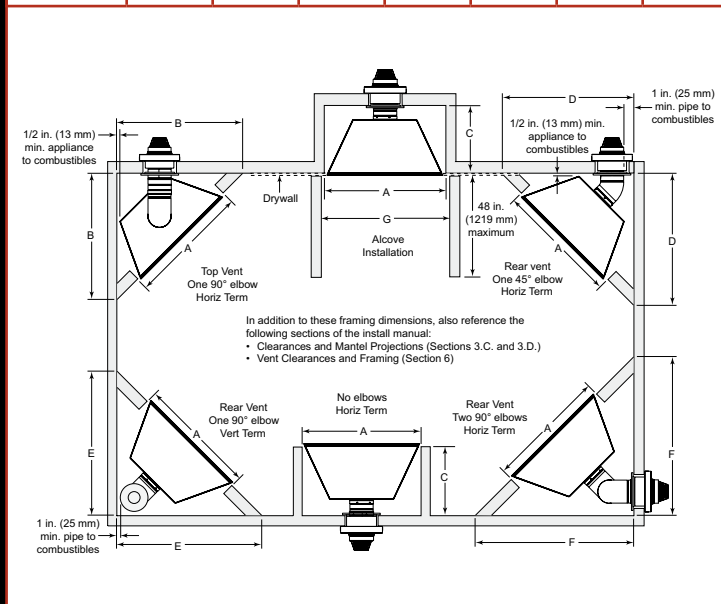

The rough framing dimensions shown represent the distance from stud to stud only and do not take into consideration the addition of drywall. Please refer to installation instructions for complete specifications and drawings when installing this product. Go to heatilator.com to download.

Available From

heatilator
The first name in fireplaces

a brand of
Hearth & Home Technologies®

1915 West Saunders Street
Mt. Pleasant, Iowa 52641
800-927-6841 | heatilator.com

[facebook.com/Heatilator](https://www.facebook.com/Heatilator)
twitter.com/Heatilator
[youtube.com/HeatilatorFireplaces](https://www.youtube.com/HeatilatorFireplaces)

HTL-1068U-0613

Limited Lifetime Warranty*

The strongest in the industry, Heatilator provides a limited lifetime warranty on gas-burning products of the most important aspects: firebox and heat exchanger.

*For full warranty details go to heatilator.com.

The information provided in this literature is for planning purposes only and subject to change. Please consult the installation manual for actual installation. Actual product appearance may differ from product images.

Fireplace glass and other surfaces get extremely HOT and can cause severe burns if touched. Do not remove the protective safety screen from the front of the glass. Keep a safe distance away. To learn more visit: www.heatilator.com/fireplacesafety.

Canada

ENERGUIDE

Based on CSA P.4.1-02