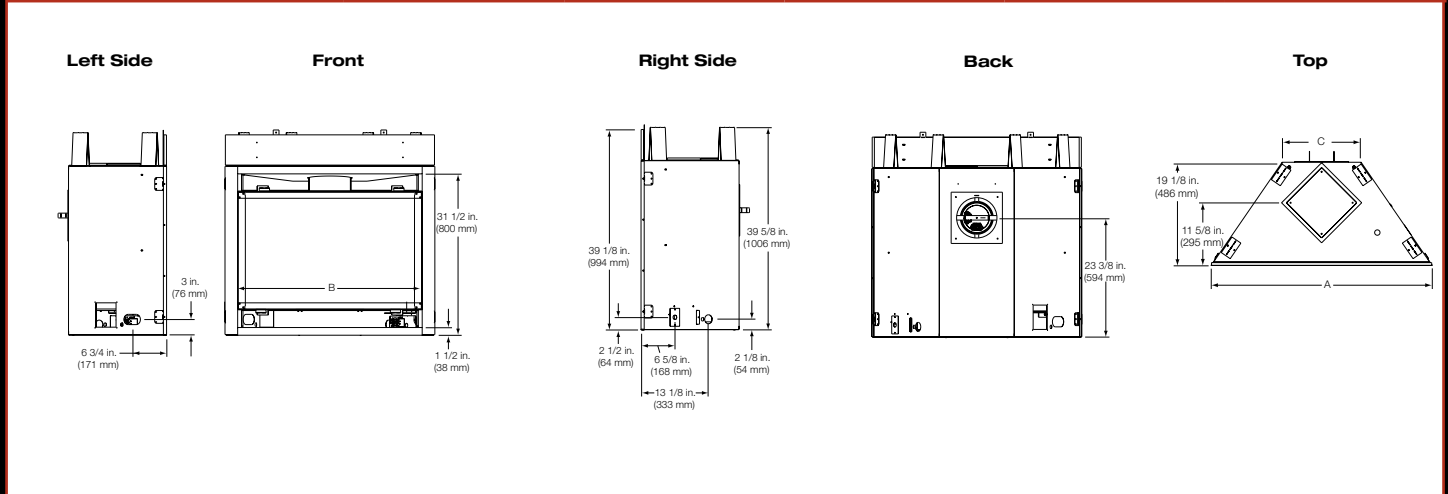

Technical Specifications

MODEL	FRONT WIDTH (A)	BACK WIDTH (C)	HEIGHT	DEPTH	GLASS SIZE (B)
NEVO3630I	35" (889mm)	8-5/8" (219mm)	39-1/8" (994mm)	19-1/8" (486mm)	30"w x 22-5/8"h
NEVO4236I	41" (1041mm)	14-5/8" (371mm)	39-1/8" (994mm)	19-1/8" (486mm)	36"w x 22-5/8"h

Clearances

MODEL	A	B	C	D	E	F	G
NEVO3630I	36" (914mm)	33-1/2" (851mm)	19-5/8" (498mm)	43-3/8" (1102mm)	47" (1194mm)	53-1/4" (1353mm)	37" (940mm)
NEVO4236I	42" (1067mm)	37-5/8" (956mm)	19-5/8" (498mm)	43-3/8" (1102mm)	47" (1194mm)	53-1/4" (1353mm)	43" (1092mm)

Framing

MODEL	A ROUGH OPENING (WIDTH)	B ROUGH OPENING (HEIGHT)	C ROUGH OPENING (DEPTH)	D ROUGH OPENING (DVP PIPE)	D ROUGH OPEN- ING (SLP PIPE)
NEVO3630I	36" (914mm)	39-7/8" (1013mm)	19-5/8" (498mm)	10" (254mm)	9" (229mm)
NEVO4236I	42" (1067mm)	39-7/8" (1013mm)	19-5/8" (498mm)	10" (254mm)	9" (229mm)