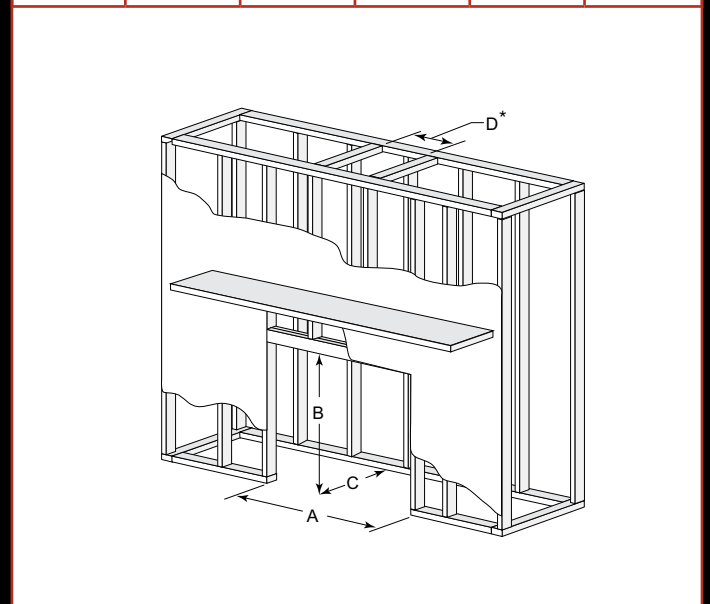

The rough framing dimensions shown represent the distance from stud to stud only and do not take into consideration the addition of drywall. Please refer to installation instructions for complete specifications and drawings when installing this product. Go to heatilator.com to download.

Available From

heatilator
The first name in fireplaces

a brand of
Hearth & Home Technologies®

1915 West Saunders Street
Mt. Pleasant, Iowa 52641
800-927-6841 | heatilator.com

[facebook.com/Heatilator](https://www.facebook.com/Heatilator)
twitter.com/Heatilator
[youtube.com/HeatilatorFireplaces](https://www.youtube.com/HeatilatorFireplaces)

HTL-1068U-0613

Limited Lifetime Warranty*

The strongest in the industry, Heatilator provides a limited lifetime warranty on gas-burning products of the most important aspects: firebox and heat exchanger.

*For full warranty details go to heatilator.com.

The information provided in this literature is for planning purposes only and subject to change. Please consult the installation manual for actual installation. Actual product appearance may differ from product images.

Fireplace glass and other surfaces get extremely HOT and can cause severe burns if touched. Do not remove the protective safety screen from the front of the glass. Keep a safe distance away. To learn more visit: www.heatilator.com/fireplacesafety.

Canada

ENERGUIDE

Based on CSA P.4.1-02