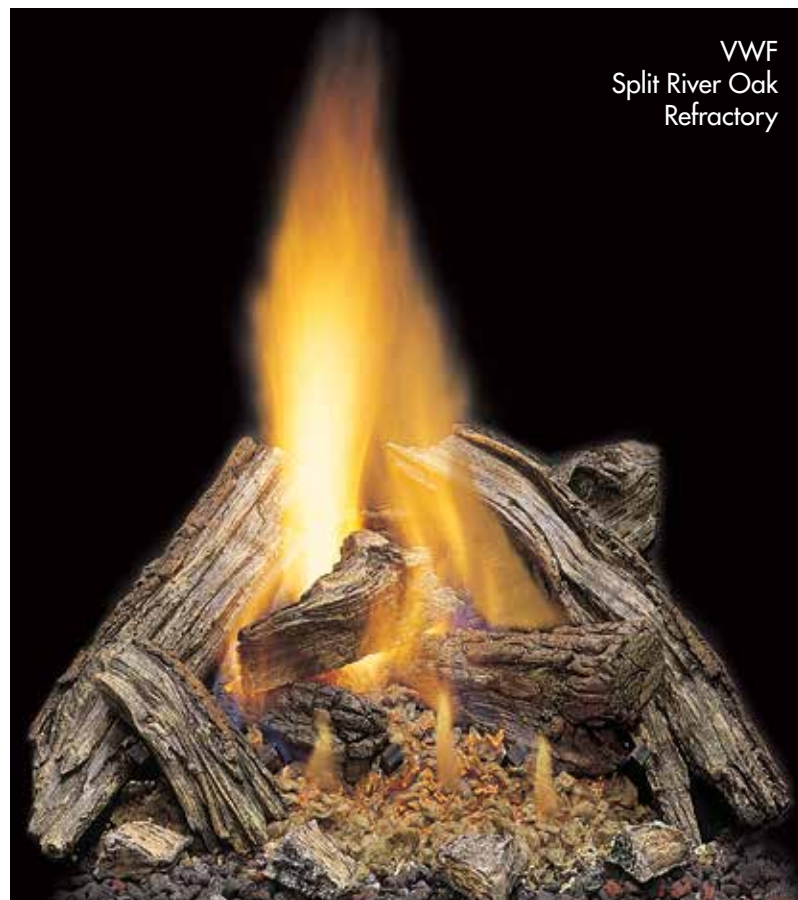

Vented Gas Logs

BEAUTIFUL AMBIANCE ABUNDANT HEAT

VENTED GAS LOGS

Add the beauty and warmth of fire to your existing masonry or wood burning fireplace without having to install a whole new unit. Simply select a vented gas log set from Monessen in a size and style that's suited to your particular requirements. These exquisitely crafted gas log sets come in a variety of life-like wood styles and textures to create the look and feel of a real wood fire without the hassle. Complete with glowing embers and a range BTUs to keep you cozy, these vented gas logs from Monessen are a natural choice to add the ambiance of fire to your home.

WILD FLAME SERIES

- Up to 22,000 BTUs of radiant heat
- Factory assembled burner, damper clamp, lava rock, vermiculite, and rock wool embers
- Extra large ember bed and built-in accent burner
- Hidden control
- Factory leak tested, CSA design approved
- Limited lifetime warranty