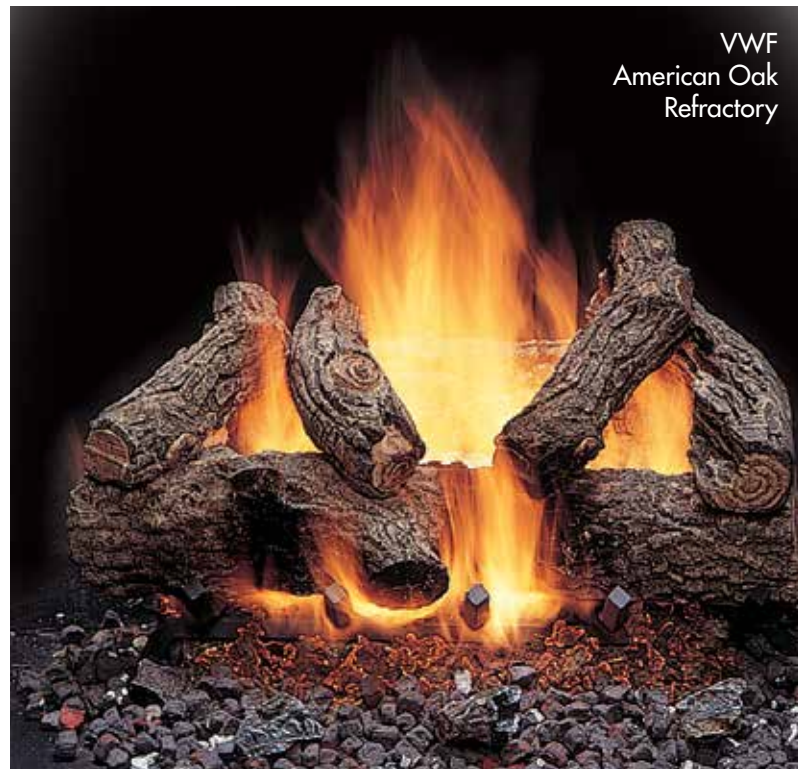

Vented Gas Logs

BEAUTIFUL AMBIANCE ABUNDANT HEAT

VENTED GAS LOGS

Add the beauty and warmth of fire to your existing masonry or wood burning fireplace without having to install a whole new unit. Simply select a vented gas log set from Monessen in a size and style that's suited to your particular requirements. These exquisitely crafted gas log sets come in a variety of life-like wood styles and textures to create the look and feel of a real wood fire without the hassle. Complete with glowing embers and a range BTUs to keep you cozy, these vented gas logs from Monessen are a natural choice to add the ambiance of fire to your home.

WILD FLAME SERIES

- Up to 22,000 BTUs of radiant heat
- Factory assembled burner, damper clamp, lava rock, vermiculite, and rock wool embers
- Extra large ember bed and built-in accent burner
- Hidden control
- Factory leak tested, CSA design approved
- Limited lifetime warranty