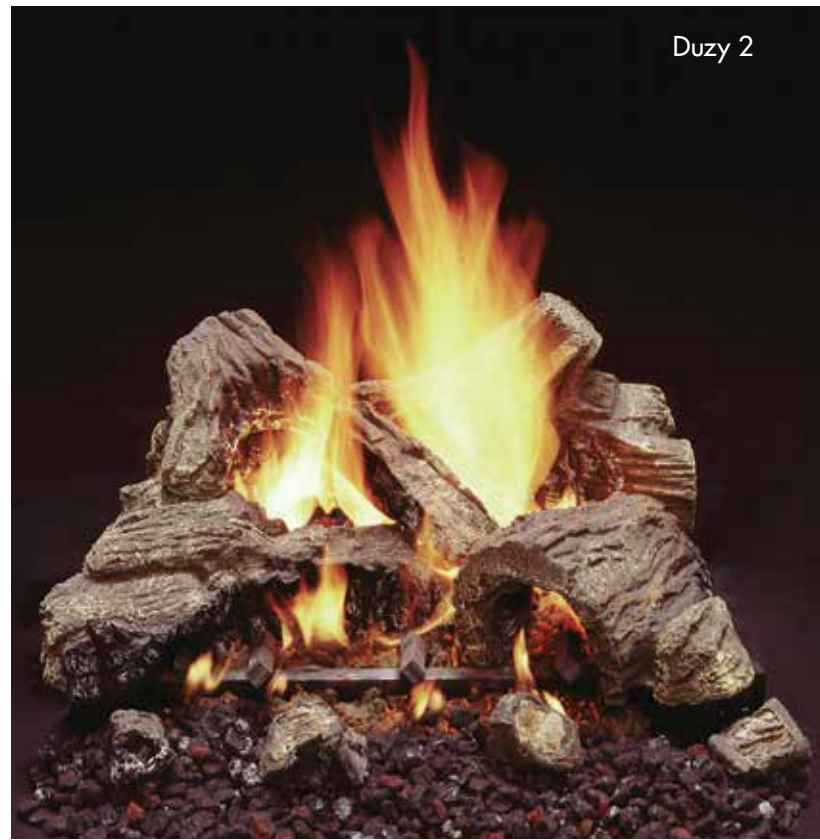

Duzy 5

WILD FLAME SERIES

- Up to 22,000 BTUs of radiant heat
- Factory assembled burner, damper clamp, lava rock, vermiculite, and rock wool embers
- Extra large ember bed and built-in accent burner
- Hidden control
- Factory leak tested, CSA design approved
- Limited lifetime warranty

DUZY SERIES

- Three log styles
- Up to 17,000 BTUs of radiant heat
- Manual or Millivolt Control with safety pilot
- Patented Natural Flame™ stainless steel burner system with outstanding flame realism
- Clean burning design for both natural gas and liquid propane
- Factory leak tested and CSA approved
- Engineered design prevents heat stress to controls
- Unique 24/18" design fits the contour and shape of even the most narrow wood burning fireplaces
- Matchless piezo ignition for quick, easy lighting
- Limited lifetime warranty

Duzy 2