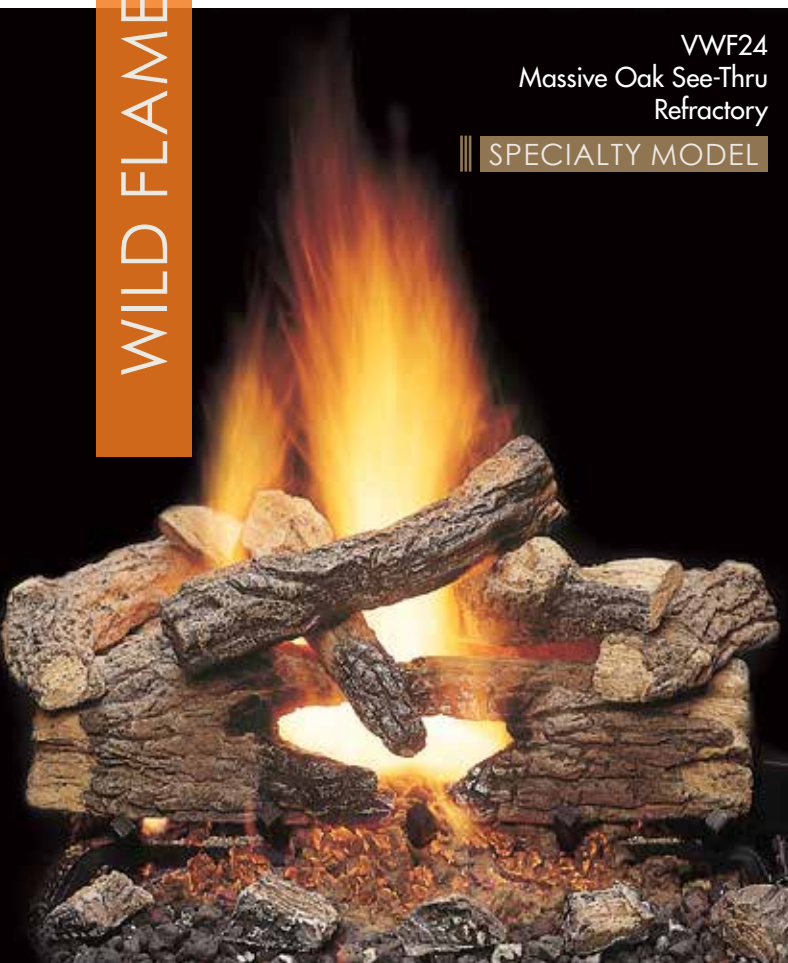

Vented Gas Logs

BEAUTIFUL AMBIANCE ABUNDANT HEAT

VENTED GAS LOGS

Add the beauty and warmth of fire to your existing masonry or wood burning fireplace without having to install a whole new unit. Simply select a vented gas log set from Monessen in a size and style that's suited to your particular requirements. These exquisitely crafted gas log sets come in a variety of life-like wood styles and textures to create the look and feel of a real wood fire without the hassle. Complete with glowing embers and a range BTUs to keep you cozy, these vented gas logs from Monessen are a natural choice to add the ambiance of fire to your home.

WILD FLAME SERIES

- Up to 22,000 BTUs of radiant heat
- Factory assembled burner, damper clamp, lava rock, vermiculite, and rock wool embers
- Extra large ember bed and built-in accent burner
- Hidden control
- Factory leak tested, CSA design approved
- Limited lifetime warranty