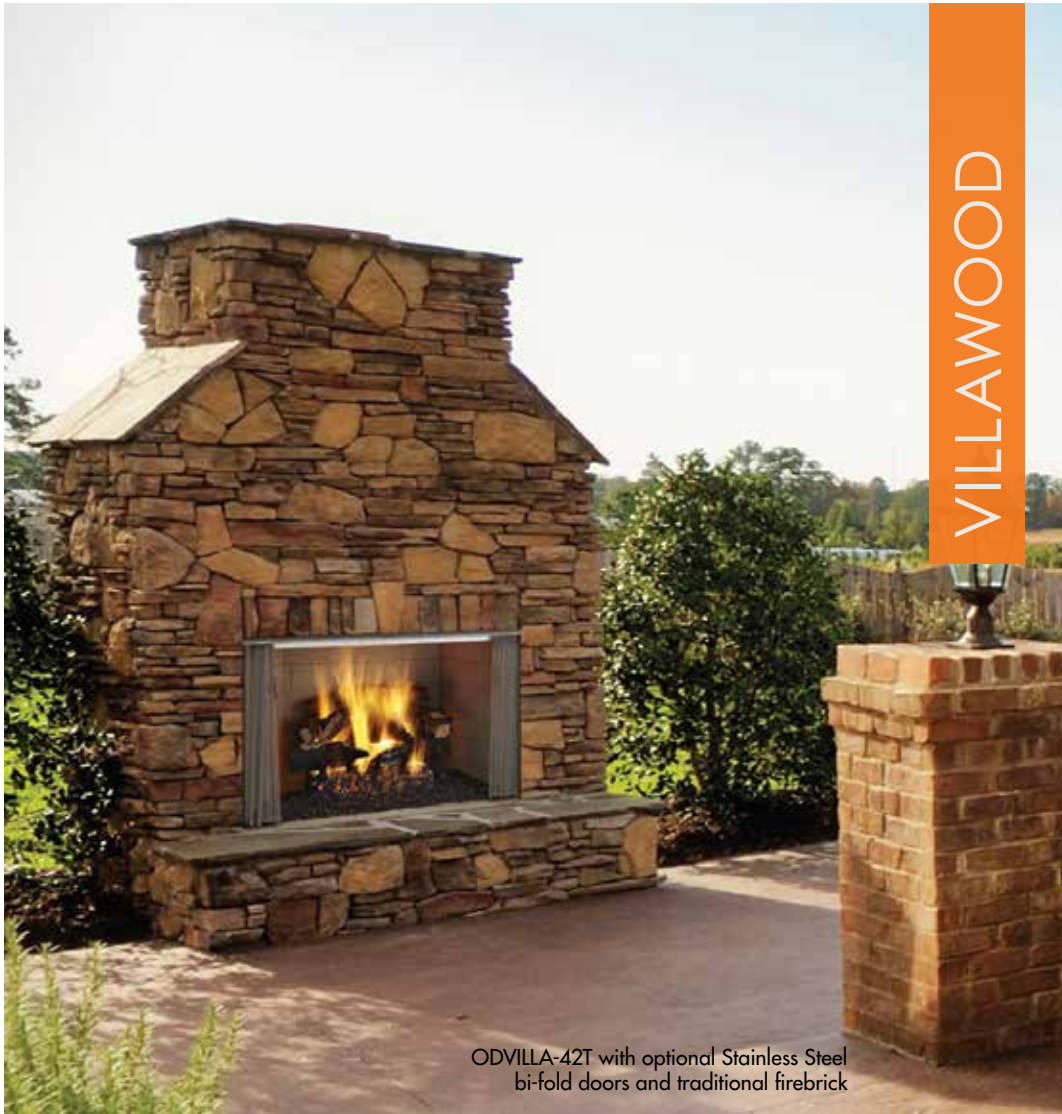

(shown on cover) CASTLEWOOD

MAKE A DRAMATIC STATEMENT

The Castlewood is the ideal way to dramatically transform your backyard living space. With an expansive firebox opening and masonry-style interior this fireplace offers visually stunning impact and enduring, natural style.

- Bi-fold glass doors—Bronze
- Variety of gas logs

DESIGN OPTIONS

Interior Firebrick

Herringbone

Traditional

Finishing

Bronze Bi-Fold Glass Doors

ODCASTLEWD-42 with optional Bronze bi-fold doors and traditional firebrick

Cover: ODCASTLEWD-42 with traditional firebrick

ODVILLA-42T with optional Stainless Steel bi-fold doors and traditional firebrick

A WORLD OF POSSIBILITIES

With the Villawood fireplace you can afford to have it all. This popular fireplace perfectly combines the features and functionality that you expect from a premium outdoor fireplace – all at a price that makes your outdoor living dreams possible. We don't blame you for being excited – experience the Villawood today.