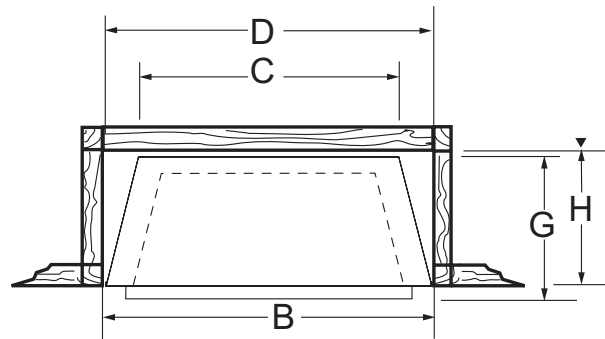

Top View

LOVE AT FIRST LIGHT

Your Monessen Dealer:

LEARN MORE
ARIA

LEARN MORE
SYMPHONY

To avoid personal injury or property damage, the product described by this brochure must be installed, operated and maintained in strict compliance with the instructions packaged with the product and all applicable building or fire codes. Contact local building or fire officials about restrictions and installation inspection requirements. All photographs and drawings on this brochure are for illustrative purposes only and are not intended for, nor should they be used as a substitute for the instructions packaged with the unit. Appearance and specifications of the product are subject to change without notice. ©2024 Hearth & Home Technologies.

www.monessenhearth.com