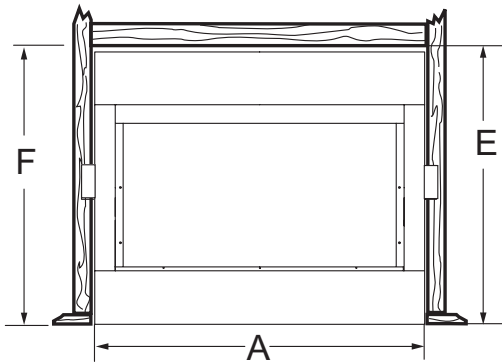

SPECIFICATIONS

MODEL		SYMPHONY VFC32	ARIA VFF36	ARIA VFF32
Front width	Actual / A	32"	41"	37"
	Framing / B	32-1/2"	41-1/4"	37-1/4"
Back width	Actual / C	25-3/4"	32"	29"
	Framing / D	32-1/2"	41-1/4"	37-1/4"
Height	Actual / E	30"	34-1/2"	34-1/2"
	Framing / F	30-1/4"	35"	35"
Depth	Actual / G	14-1/2"	20-5/8"	18-5/8"
	Framing / H	13-3/8"	17-1/2"	15-1/2"
Viewing area		28-3/4" x 19-1/2"	36" x 21-3/4"	32" x 21-3/4"
BTU/HR Input		28,000(NG)/27,000(LP)	37,000(NG)/36,000(LP)	37,000(NG)/36,000(LP)