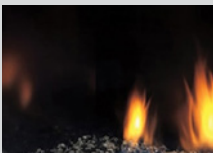

ACCESSORIES

Interior liner options

Cinnamon ceramic fiber firebrick

Colonial red ceramic fiber firebrick

Black porcelain panels reflect the flame

Black Magic glass panels for more reflection and durability

Face options (Symphony only)

Decorative face

Transitional face

ARIA

Aria shown with Berkley Oak log set and Cinnamon brick interior panels

The Aria vent free gas fireplace is designed to add big, bold and beautiful flames to spaces requiring generous, efficient heat. A clean look lets the flames take center stage while complementing décor. Style reigns supreme as you select from a variety of options and accessories to fit your tastes. The Aria warmly welcomes you home.