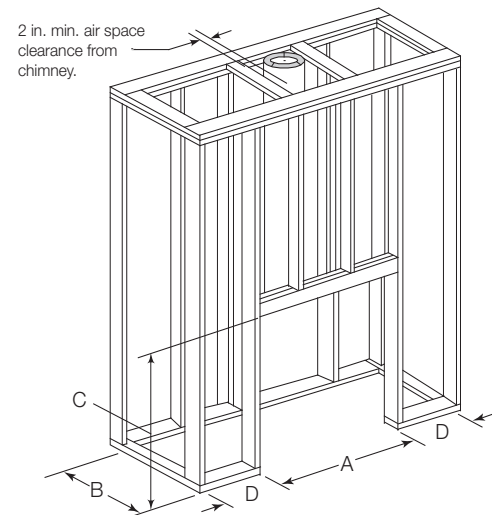

Features

- 2.7 cu ft interior capacity / 22" recommended log length
- Up to eight hours of burn time from each load of wood
- High performance dual fans with adjustable speed controls distribute a constant flow of heat
- 81,000 BTUs¹ – heats 1,000 to 2,600 sq ft²

Options

- Fire screen

SEE IT BURN

Above and Cover: Constitution shown standard.

Product Dimensions

Top

Front

Right Side

Framing

MODEL	A	B ¹	C ²	D ³
Constitution	42-1/2" (1080 mm)	24" (610 mm)	56-3/4" (1441 mm)	12" (305 mm)

Note: Header **MUST NOT** be notched. The fireplace header cannot be positioned until after the fireplace assembly is in place.