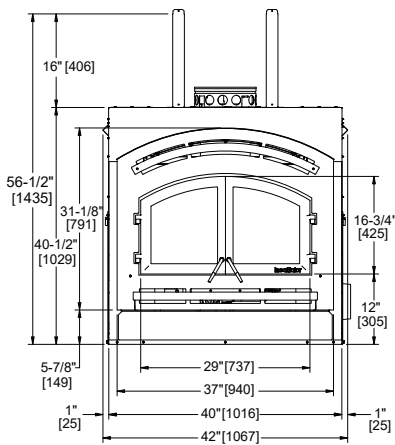

Options

- Fire screen

SEE IT BURN

Above and Cover: Constitution shown standard.

Product Dimensions

Top

Front

Right Side

Framing

MODEL	A	B ¹	C ²	D ³
Constitution	42-1/2" (1080 mm)	24" (610 mm)	56-3/4" (1441 mm)	12" (305 mm)

Note: Header **MUST NOT** be notched. The fireplace header cannot be positioned until after the fireplace assembly is in place.