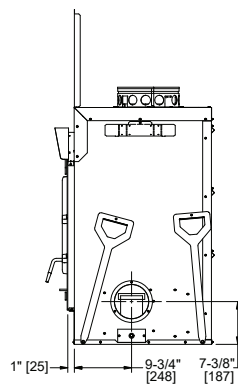

Options

- Fire screen

SEE IT BURN

Above and Cover: Constitution shown standard.

Product Dimensions

Top

Front

Right Side

Framing

MODEL	A	B ¹	C ²	D ³
Constitution	42-1/2" (1080 mm)	24" (610 mm)	56-3/4" (1441 mm)	12" (305 mm)

Note: Header **MUST NOT** be notched. The fireplace header cannot be positioned until after the fireplace assembly is in place.