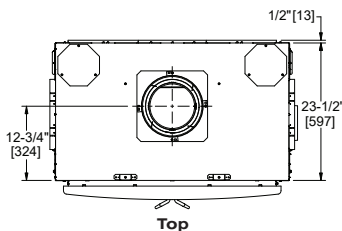

Options

- Fire screen

SEE IT BURN

Above and Cover: Constitution shown standard.

Product Dimensions

Top

Front

Right Side

Framing

MODEL	A	B ¹	C ²	D ³
Constitution	42-1/2" (1080 mm)	24" (610 mm)	56-3/4" (1441 mm)	12" (305 mm)

Note: Header **MUST NOT** be notched. The fireplace header cannot be positioned until after the fireplace assembly is in place.