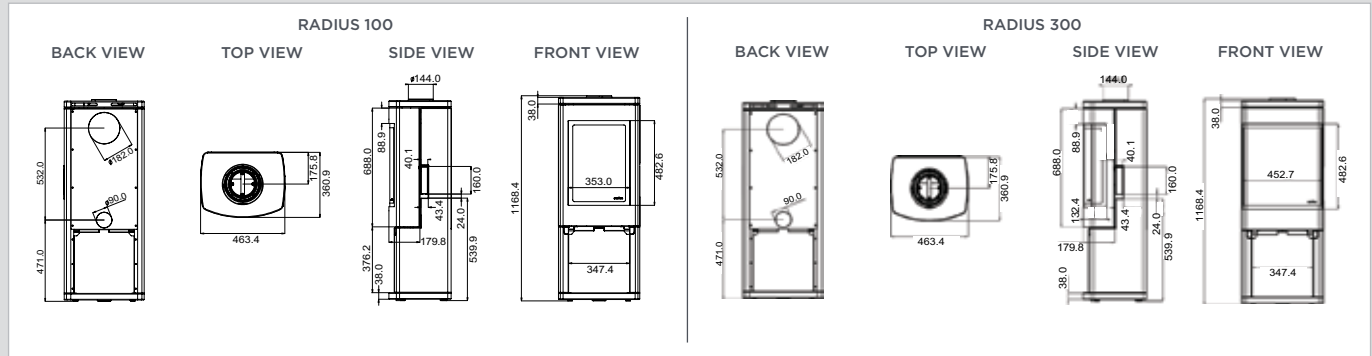

## RADIUS SPECIFICATIONS

MODEL	WIDTH	HEIGHT	DEPTH	EFFICIENCY	kWh OUTPUT
RADIUS 100	463	1168	361	64%	6.5
RADIUS 300	463	1168	361	64%	6.5

## CURVE SPECIFICATIONS

MODEL	WIDTH	HEIGHT	DEPTH	EFFICIENCY	kWh OUTPUT
CURVE 100	508	1186	364	62%	6.1

Reference dimensions only. Refer to installation manual for detailed specifications on installing this product. Heat & Glo reserves the right to update units periodically. The flame and ember appearance may vary based on the type of fuel burned and the venting configuration used. Photos in this brochure may vary in color and dimension [size] from the actual product.