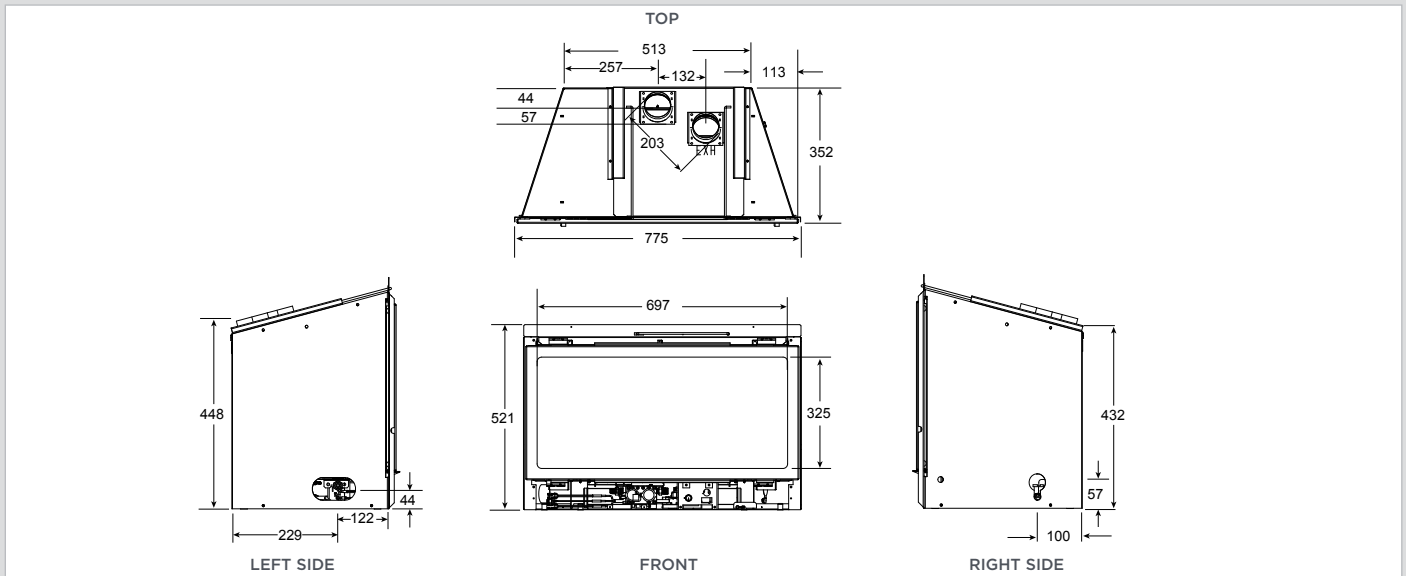

Dimensions above are in millimeters and for reference only. We recommend measuring individual units at installation. Assumes the use of 10 mm gyprock.

Refer to installation manual for detailed specifications on installing this product. Heat & Glo reserves the right to update units periodically. The flame and ember appearance may vary based on the type of fuel burned and the venting configuration used. Photos in this brochure may vary in color and dimension [size] from the actual product.