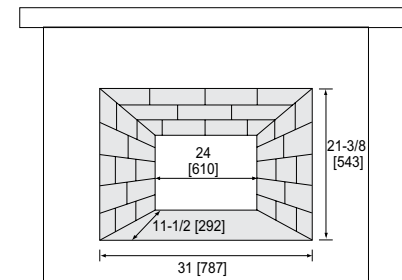

Multi-Function Remote

An intuitive multifunction remote control comes standard.

Surrounds (required for installation)

Specifications

Dimensions

Model	BTU Output	Width		Height		Depth Unit (E)	Viewing Area (F x G)
		Front (A)	Back (B)	Front (C)	Back (D)		
SF-INS30-BK	5,000	33-1/8" [841]	22-7/8" [581]	21-7/8" [556]	20-1/2" [521]	11-7/8" [302]	27" x 18-1/8" [686 x 460]

Top View

Front View

Side View

Minimum Fireplace Opening

Location	Measurement
Front Width	31" [787]
Rear Width	24" [610]
Height	21-3/8" [543]
Depth	11-1/2" [292]

Note: Minimum dimensions apply to both combustible and non-combustible construction.