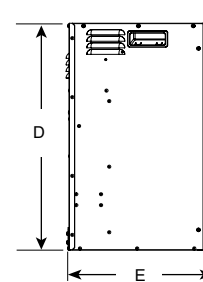

Multi-Function Remote

An intuitive multifunction remote control comes standard.

Surrounds (required for installation)

Specifications

Dimensions

Model	BTU Output	Width		Height		Depth Unit (E)	Viewing Area (F x G)
		Front (A)	Back (B)	Front (C)	Back (D)		
SF-INS30-BK	5,000	33-1/8" [841]	22-7/8" [581]	21-7/8" [556]	20-1/2" [521]	11-7/8" [302]	27" x 18-1/8" [686 x 460]

Top View

Front View

Side View

Minimum Fireplace Opening

Location	Measurement
Front Width	31" [787]
Rear Width	24" [610]
Height	21-3/8" [543]
Depth	11-1/2" [292]

Note: Minimum dimensions apply to both combustible and non-combustible construction.