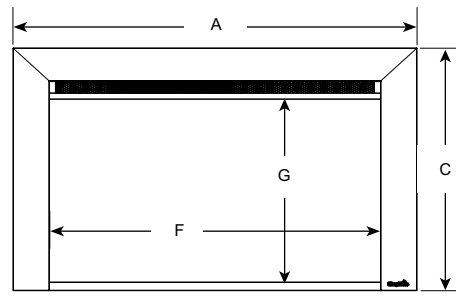

Multi-Function Remote

An intuitive multifunction remote control comes standard.

Surrounds (required for installation)

Specifications

Dimensions

Model	BTU Output	Width		Height		Depth Unit (E)	Viewing Area (F x G)
		Front (A)	Back (B)	Front (C)	Back (D)		
SF-INS30-BK	5,000	33-1/8" [841]	22-7/8" [581]	21-7/8" [556]	20-1/2" [521]	11-7/8" [302]	27" x 18-1/8" [686 x 460]

Top View

Front View

Side View

Minimum Fireplace Opening

Location	Measurement
Front Width	31" [787]
Rear Width	24" [610]
Height	21-3/8" [543]
Depth	11-1/2" [292]

Note: Minimum dimensions apply to both combustible and non-combustible construction.