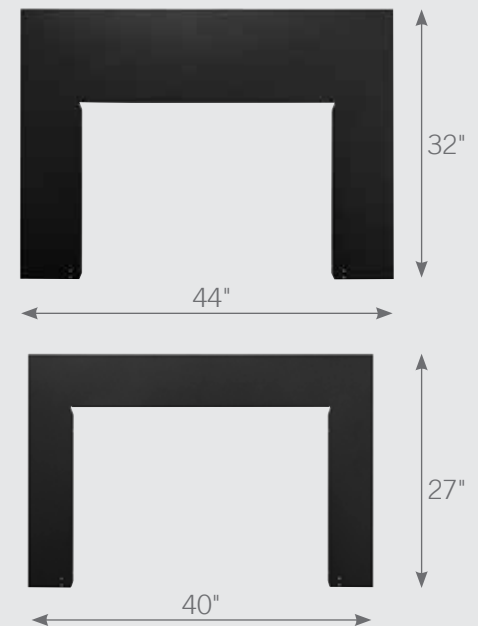

Multi-Function Remote

An intuitive multifunction remote control comes standard.

Surrounds (required for installation)

Specifications

Dimensions

Model	BTU Output	Width		Height		Depth Unit (E)	Viewing Area (F x G)
		Front (A)	Back (B)	Front (C)	Back (D)		
SF-INS30-BK	5,000	33-1/8" [841]	22-7/8" [581]	21-7/8" [556]	20-1/2" [521]	11-7/8" [302]	27" x 18-1/8" [686 x 460]

Top View

Front View

Side View

Minimum Fireplace Opening

Location	Measurement
Front Width	31" [787]
Rear Width	24" [610]
Height	21-3/8" [543]
Depth	11-1/2" [292]

Note: Minimum dimensions apply to both combustible and non-combustible construction.