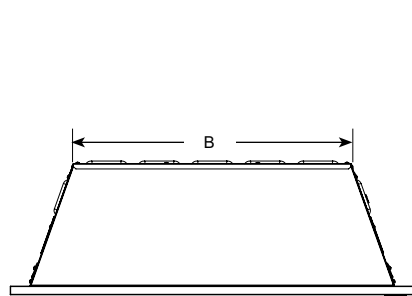

Multi-Function Remote

An intuitive multifunction remote control comes standard.

Surrounds (required for installation)

Specifications

Dimensions

Model	BTU Output	Width		Height		Depth Unit (E)	Viewing Area (F x G)
		Front (A)	Back (B)	Front (C)	Back (D)		
SF-INS30-BK	5,000	33-1/8" [841]	22-7/8" [581]	21-7/8" [556]	20-1/2" [521]	11-7/8" [302]	27" x 18-1/8" [686 x 460]

Top View

Front View

Side View

Minimum Fireplace Opening

Location	Measurement
Front Width	31" [787]
Rear Width	24" [610]
Height	21-3/8" [543]
Depth	11-1/2" [292]

Note: Minimum dimensions apply to both combustible and non-combustible construction.