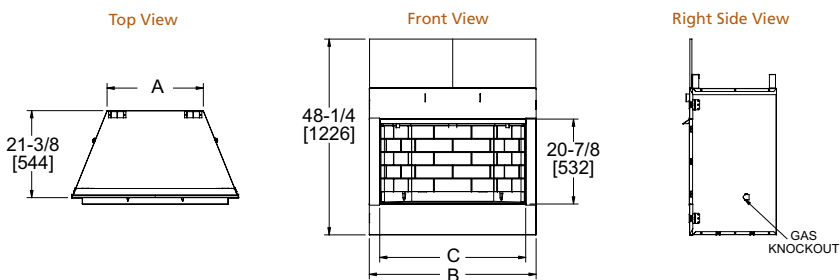

Villa Gas Features

- 36" and 42" viewing areas
- 40,000 – 42,000 BTUs
- Traditional or Herringbone brick interiors
- Stainless steel safety screen
- Basic safety pilot ignition system automatically turns gas supply off if the pilot light blows out

Optional Features

- Stainless steel operable doors

For complete information and valuable assistance on these products, contact us at:

outdoor lifestyles
by hearth & home technologies®

Hearth & Home Technologies
7571 215th Street West
Lakeville, MN 55044
800-927-6841
fireplaces.com

Limited Warranty*

Hearth & Home Technologies Inc. guarantees protection for the Villa Gas for a period of one year from date of purchase.

*For full warranty details, see installation manual

The information provided in this literature is for planning purposes only and subject to change. The flame and ember appearance may vary based on the type of fuel burned and venting configuration used. Actual product appearance, including flame, may differ from product images. Please consult the MSRP book for a complete list of optional accessories. ©2012 Hearth & Home Technologies Inc. Fireplace, stove and insert surfaces get extremely HOT and can cause severe burns if touched. Keep a safe distance away. To learn more visit www.fireplaces.com/fireplacesafety