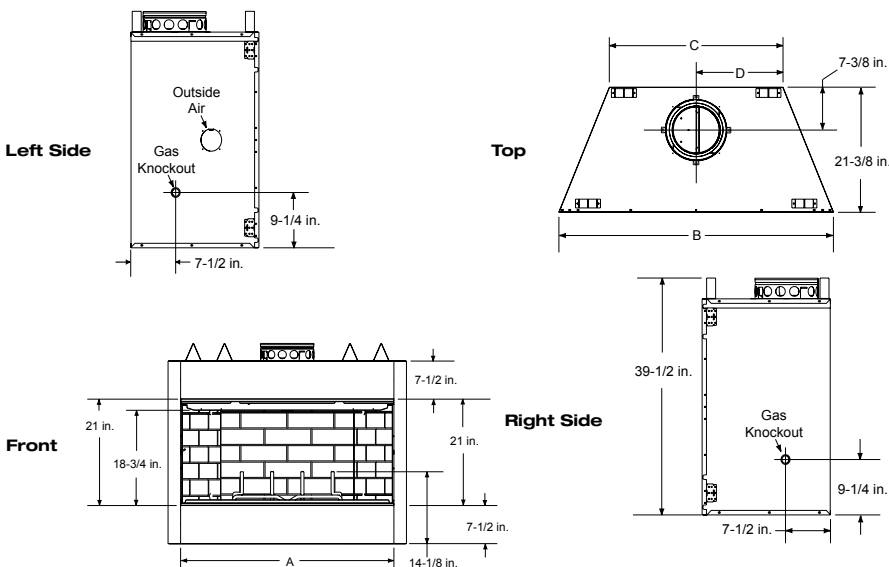

Dimensions