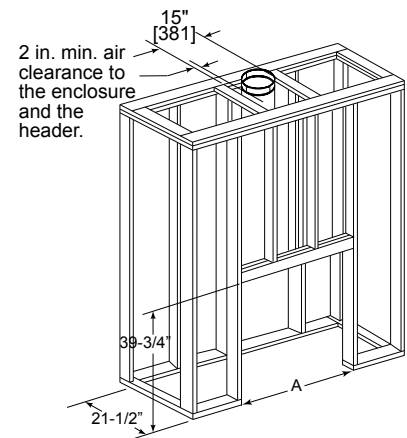

Framing Dimensions

MODEL	A	B	C	D
EL36	36"	41"	23-3/4"	11-7/8"
EL42	42"	47"	29-3/4"	14-7/8"

MODEL	A
EL36	42"
EL42	48"

Available From

heatilator
The first name in fireplaces

Phone: 800-927-6841
Web: heatilator.com

- facebook.com/Heatilator
- twitter.com/Heatilator
- youtube.com/HeatilatorFireplaces

UL US LISTED HTL-1020U-0915

Limited Lifetime Warranty*

The strongest in the industry, Heatilator provides a limited lifetime warranty on wood-burning products of the most important aspects: firebox and heat exchanger.

*For full warranty details go to heatilator.com.