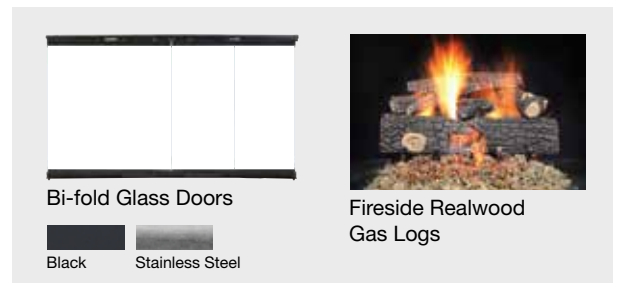

Cover/Above: Element shown with fairfield mantel, green granite and bi-fold glass doors