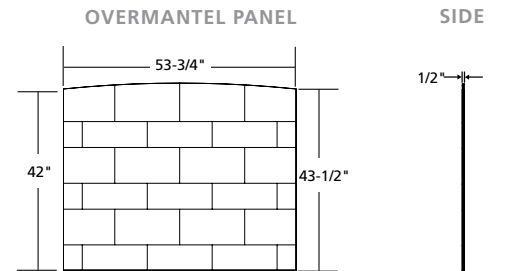

Biltmore
Overmantel

	S OPENING WIDTH	T OUTSIDE WIDTH	U OPENING HEIGHT	V OUTSIDE HEIGHT	X FRAME WIDTH	Y FRAME DEPTH	Z FRAME DEPTH
FRAME - AFOL6650, PANEL - AFOP5444	52"	66"	42"	50"	7"	3-1/2"	3"