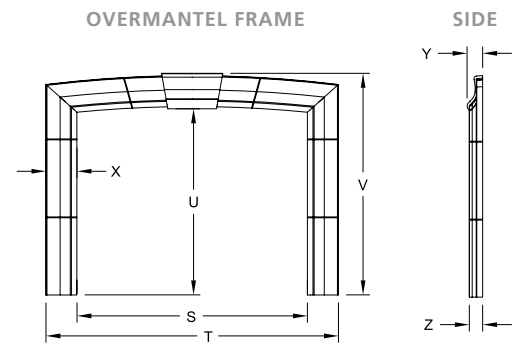

Available in:

MACCHIATO

BEIGE

Biltmore

	A OPENING WIDTH	B OUTSIDE WIDTH	C OPENING HEIGHT	D OUTSIDE HEIGHT	E TOP WIDTH	F LEG WIDTH	G SHELF DEPTH	H LEG DEPTH
AFBETC5244	52"	69-3/4"	44"	57"	78"	8-1/2"	9-1/2"	6-1/4"

BILTMORE OVERMANTEL *design series*

- TRADITIONAL STYLE
- SHOWN IN MACCHIATO WITH OVERMANTEL FRAME, OVERMANTEL PANELS, INSERT PANELS AND HEARTH 2
- MACCHIATO COMES IN TRAVERTINE TEXTURE

Available in:

MACCHIATO

BEIGE

Biltmore
Overmantel

	S OPENING WIDTH	T OUTSIDE WIDTH	U OPENING HEIGHT	V OUTSIDE HEIGHT	X FRAME WIDTH	Y FRAME DEPTH	Z FRAME DEPTH
FRAME - AFOL6650, PANEL - AFOP5444	52"	66"	42"	50"	7"	3-1/2"	3"

HEARST *design series*