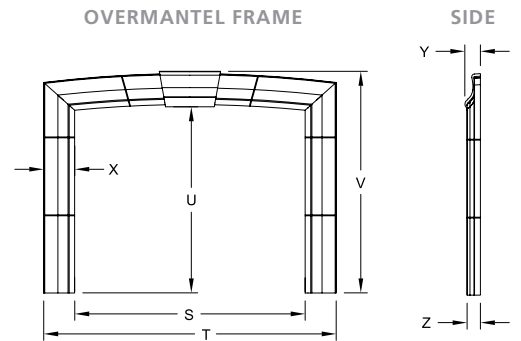

**Avalon
Overmantel**

FRAME - AFOL6650,
PANEL - AFOP5444

S
OPENING
WIDTH

52"

T
OUTSIDE
WIDTH

66"

U
OPENING
HEIGHT

42"

V
OUTSIDE
HEIGHT

50"

X
FRAME
WIDTH

7"

Y
FRAME
DEPTH

3-1/2"

Z
FRAME
DEPTH

3"