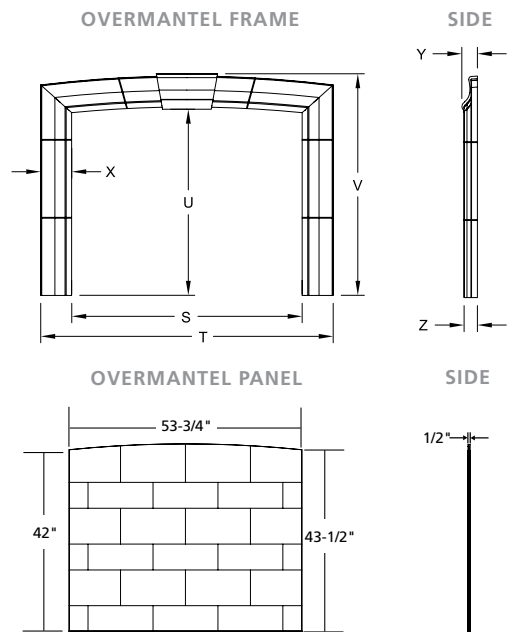

BEIGE

Biltmore
Overmantel

	S OPENING WIDTH	T OUTSIDE WIDTH	U OPENING HEIGHT	V OUTSIDE HEIGHT	X FRAME WIDTH	Y FRAME DEPTH	Z FRAME DEPTH
FRAME - AFOL6650, PANEL - AFOP5444	52"	66"	42"	50"	7"	3-1/2"	3"

HEARST *design series*

- TRADITIONAL STYLE
- SHOWN IN MACCHIATO WITH WITH INSERT PANELS AND HEARTH 2
- MACCHIATO COMES IN TRAVERTINE TEXTURE

Available in:

MACCHIATO

BEIGE

Hearst	A OPENING WIDTH	B OUTSIDE WIDTH	C OPENING HEIGHT	D OUTSIDE HEIGHT	E TOP WIDTH	F LEG WIDTH	G SHELF DEPTH	H LEG DEPTH
AFHTTC5244	52"	69-3/4"	40-1/2"	57"	78"	8-1/2"	9-1/2"	3-5/8"

Hearst Overmantel	S OPENING WIDTH	T OUTSIDE WIDTH	U OPENING HEIGHT	V OUTSIDE HEIGHT	X FRAME WIDTH	Y FRAME DEPTH	Z FRAME DEPTH
FRAME - AFOL6650, PANEL - AFOP5444	52"	66"	42"	50"	7"	3-1/2"	3"

FOR COMPLETE INFORMATION AND VALUABLE ASSISTANCE
ON THESE MANTELS & SURROUNDS, CONTACT US AT: