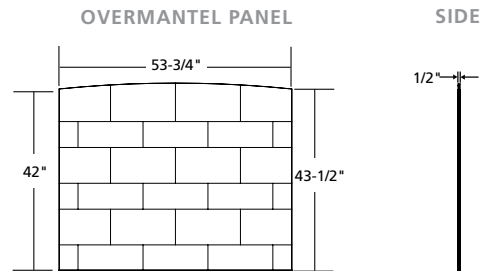

**Avalon
Overmantel**

FRAME - AFOL6650,
PANEL - AFOP5444

S
OPENING
WIDTH

52"

T
OUTSIDE
WIDTH

66"

U
OPENING
HEIGHT

42"

V
OUTSIDE
HEIGHT

50"

X
FRAME
WIDTH

7"

Y
FRAME
DEPTH

3-1/2"

Z
FRAME
DEPTH

3"