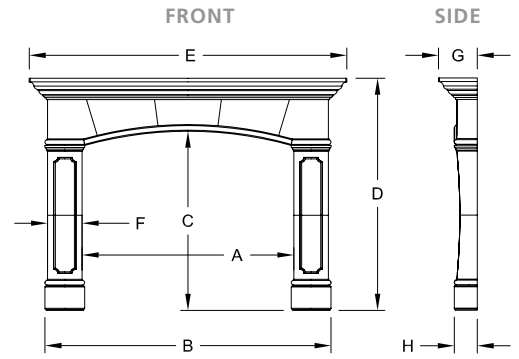

AVALON *design series*

- TRADITIONAL STYLE
- SHOWN IN MACCHIATO WITH INSERT PANELS AND HEARTH 2
- MACCHIATO COMES IN TRAVERTINE TEXTURE

Available in:

MACCHIATO

BEIGE

Avalon

AFANTC5244

A
OPENING
WIDTH

52"

B
OUTSIDE
WIDTH

70-1/4"

C
OPENING
HEIGHT

44"

D
OUTSIDE
HEIGHT

57"

E
TOP
WIDTH

78"

F
LEG
WIDTH

8-1/2"

G
SHELF
DEPTH

9-1/2"

H
LEG
DEPTH

5-5/8"

AVALON OVERMANTEL *design series*