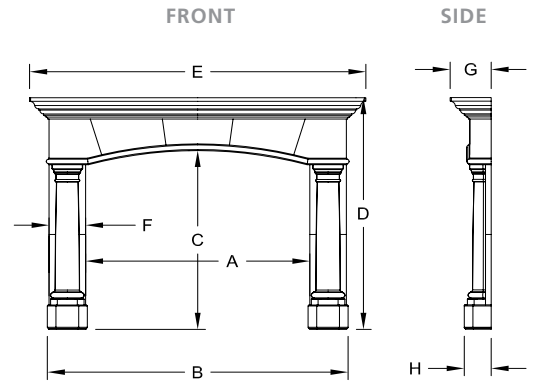

S
OPENING
WIDTH

52"

T
OUTSIDE
WIDTH

66"

U
OPENING
HEIGHT

42"

V
OUTSIDE
HEIGHT

50"

X
FRAME
WIDTH

7"

Y
FRAME
DEPTH

3-1/2"

Z
FRAME
DEPTH

3"

BILTMORE *design series*

- TRADITIONAL STYLE
- SHOWN IN BEIGE WITH INSERT PANELS AND HEARTH 2
- BEIGE COMES IN LIMESTONE TEXTURE

Available in:

MACCHIATO

BEIGE

Biltmore

	A OPENING WIDTH	B OUTSIDE WIDTH	C OPENING HEIGHT	D OUTSIDE HEIGHT	E TOP WIDTH	F LEG WIDTH	G SHELF DEPTH	H LEG DEPTH
AFBETC5244	52"	69-3/4"	44"	57"	78"	8-1/2"	9-1/2"	6-1/4"

Hearst Overmantel	S OPENING WIDTH	T OUTSIDE WIDTH	U OPENING HEIGHT	V OUTSIDE HEIGHT	X FRAME WIDTH	Y FRAME DEPTH	Z FRAME DEPTH
FRAME - AFOL6650, PANEL - AFOP5444	52"	66"	42"	50"	7"	3-1/2"	3"

FOR COMPLETE INFORMATION AND VALUABLE ASSISTANCE
ON THESE MANTELS & SURROUNDS, CONTACT US AT: