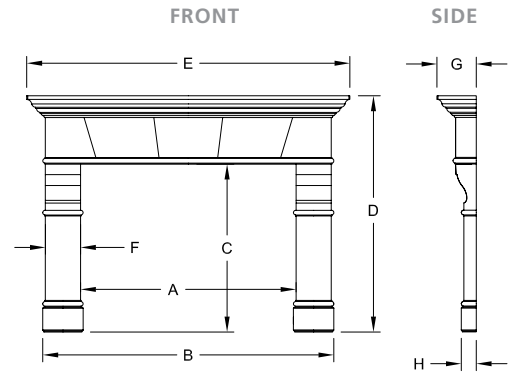

BEIGE

Biltmore
Overmantel

	S OPENING WIDTH	T OUTSIDE WIDTH	U OPENING HEIGHT	V OUTSIDE HEIGHT	X FRAME WIDTH	Y FRAME DEPTH	Z FRAME DEPTH
FRAME - AFOL6650, PANEL - AFOP5444	52"	66"	42"	50"	7"	3-1/2"	3"

HEARST *design series*

- TRADITIONAL STYLE
- SHOWN IN MACCHIATO WITH WITH INSERT PANELS AND HEARTH 2
- MACCHIATO COMES IN TRAVERTINE TEXTURE

Available in:

MACCHIATO

BEIGE

Hearst	A OPENING WIDTH	B OUTSIDE WIDTH	C OPENING HEIGHT	D OUTSIDE HEIGHT	E TOP WIDTH	F LEG WIDTH	G SHELF DEPTH	H LEG DEPTH
AFHTTC5244	52"	69-3/4"	40-1/2"	57"	78"	8-1/2"	9-1/2"	3-5/8"

Hearst Overmantel	S OPENING WIDTH	T OUTSIDE WIDTH	U OPENING HEIGHT	V OUTSIDE HEIGHT	X FRAME WIDTH	Y FRAME DEPTH	Z FRAME DEPTH
FRAME - AFOL6650, PANEL - AFOP5444	52"	66"	42"	50"	7"	3-1/2"	3"

FOR COMPLETE INFORMATION AND VALUABLE ASSISTANCE
ON THESE MANTELS & SURROUNDS, CONTACT US AT: