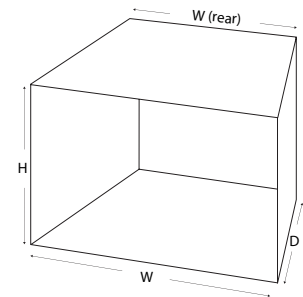

## Specifications

KW18-R with Natural Blaze Burner (Millivolt or Signature Command®)	
BTUs	28,000 max. input (NG) 27,000 max. input (LP)
Heating Capacity	up to 1,100 sq. ft.
Minimum Fireplace Opening	Millivolt: 26"W x 17"H x 13"D x 18"W (rear) Signature Command®: 28 1/2"W x 17"H x 13"D x 20 1/4"W (rear)
KW24-R with Natural Blaze Burner (Millivolt or Signature Command®)	
BTUs	37,000 max. input (NG) 36,000 max. input (LP)
Heating Capacity	up to 1,400 sq. ft.
Minimum Fireplace Opening	Millivolt: 29"W x 17"H x 13"D x 22 1/4"W (rear) Signature Command®: 31"W x 17"H x 13"D x 25 1/4"W (rear)
KW30-R with Natural Blaze Burner (Millivolt or Signature Command®)	
BTUs	37,000 max. input (NG) 36,000 max. input (LP)
Heating Capacity	up to 1,400 sq. ft.
Minimum Fireplace Opening	Millivolt: 33"W x 17"H x 13"D x 25 1/4"W (rear) Signature Command®: 35"W x 17"H x 13"D x 25 1/4"W (rear)