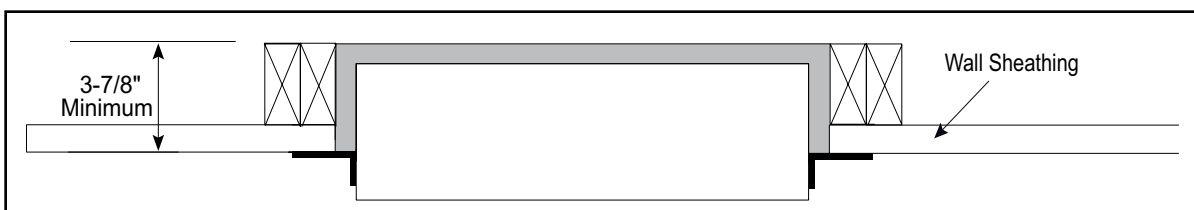

APPLIANCE LOCATION

FINISHING DIMENSIONS

WALLBOARD SHEATHING

RECESSED 2 X 4 WALL

RECESSED 2 X 6 WALL

PRODUCT LISTING CODES	
US	CSA 22.2 No 46-M1988
INTERNATIONAL	CSA 22.2 No 46-M1988

Product information provided is not complete and is subject to change without notice. Product installation must adhere strictly to instructions accompanying product to avoid risk of fire and potential injury.