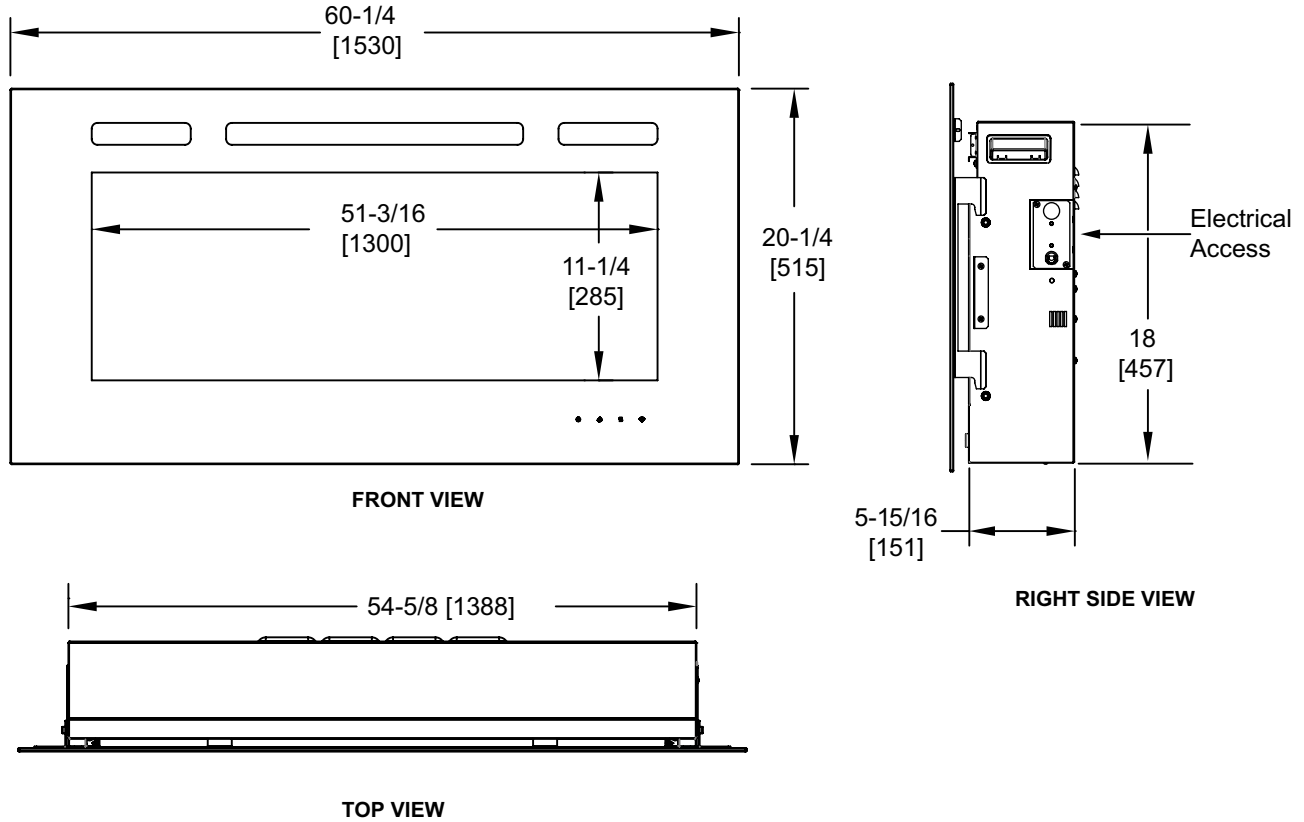

Please consult the manufacturer's installation manual for all details and requirements before making a final design layout decision.

Allusion 60" Recessed Linear Electric Fireplace

MODEL	FRONT WIDTH		BACK WIDTH		FRONT HEIGHT		BACK HEIGHT		DEPTH		VIEWING AREA
	Actual	Framing	Actual	Framing	Actual	Framing	Actual	Framing	Actual	Framing	
SF-ALL-60-BK	60-1/4" [1530]	56-1/8" [1426]	54-5/8" [1388]	56-1/8" [1426]	20-1/4" [515]	18-3/8" [467]	18" [457]	18-1/8" [461]	5-15/16" [151]	2x6 or 2x4	51-3/16" x 11-1/4" [1300 x 285]

ELECTRICAL CONNECTION REQUIREMENTS

CIRCUIT	CONNECTION METHOD	BTUS
15 AMP, 120V/60 Hz	Hardwire or plug-in	5,000

MINIMUM CLEARANCES TO COMBUSTIBLES

AREA	CLEARANCES
SIDES	0"
FLOOR	0"
TOP TO MANTEL	5/8" [16]
BACK	0"
FRONT	36" [914]

APPLIANCE LOCATION

FINISHING DIMENSIONS

WALLBOARD SHEATHING

RECESSED 2 X 4 WALL

RECESSED 2 X 6 WALL

PRODUCT LISTING CODES	
US	CSA 22.2 No 46-M1988
INTERNATIONAL	CSA 22.2 No 46-M1988

Product information provided is not complete and is subject to change without notice. Product installation must adhere strictly to instructions accompanying product to avoid risk of fire and potential injury.