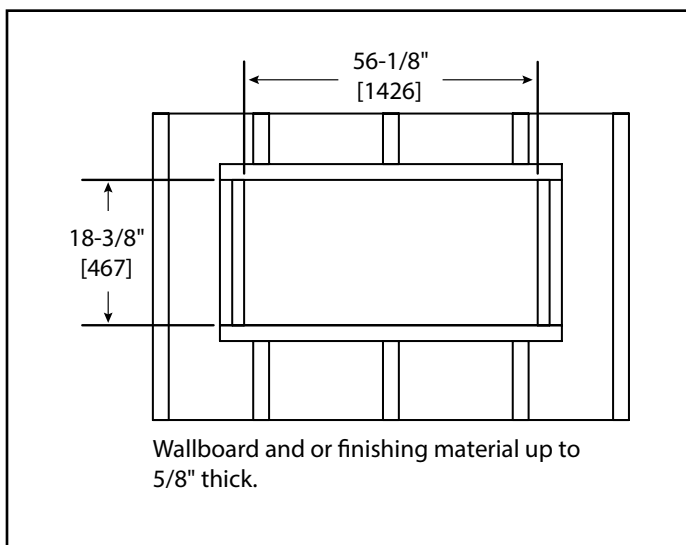

Please consult the manufacturer's installation manual for all details and requirements before making a final design layout decision.

Allusion 60" Recessed Linear Electric Fireplace

MODEL	FRONT WIDTH		BACK WIDTH		FRONT HEIGHT		BACK HEIGHT		DEPTH		VIEWING AREA
	Actual	Framing	Actual	Framing	Actual	Framing	Actual	Framing	Actual	Framing	
SF-ALL-60-BK	60-1/4" [1530]	56-1/8" [1426]	54-5/8" [1388]	56-1/8" [1426]	20-1/4" [515]	18-3/8" [467]	18" [457]	18-1/8" [461]	5-15/16" [151]	2x6 or 2x4	51-3/16" x 11-1/4" [1300 x 285]

APPLIANCE LOCATION

FINISHING DIMENSIONS

WALLBOARD SHEATHING

RECESSED 2 X 4 WALL

RECESSED 2 X 6 WALL

PRODUCT LISTING CODES	
US	CSA 22.2 No 46-M1988
INTERNATIONAL	CSA 22.2 No 46-M1988

Product information provided is not complete and is subject to change without notice. Product installation must adhere strictly to instructions accompanying product to avoid risk of fire and potential injury.