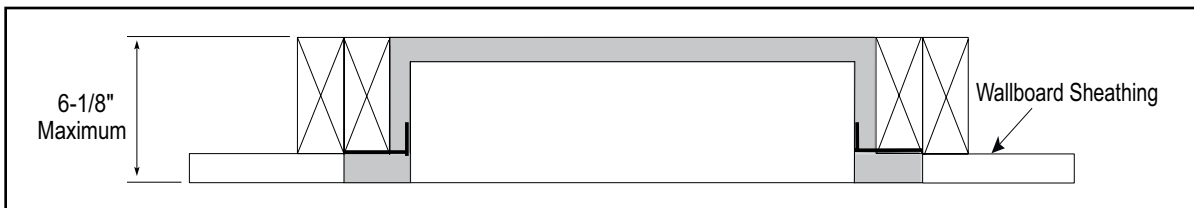

Please consult the manufacturer's installation manual for all details and requirements before making a final design layout decision.

Allusion 60" Recessed Linear Electric Fireplace

MODEL	FRONT WIDTH		BACK WIDTH		FRONT HEIGHT		BACK HEIGHT		DEPTH		VIEWING AREA
	Actual	Framing	Actual	Framing	Actual	Framing	Actual	Framing	Actual	Framing	
SF-ALL-60-BK	60-1/4" [1530]	56-1/8" [1426]	54-5/8" [1388]	56-1/8" [1426]	20-1/4" [515]	18-3/8" [467]	18" [457]	18-1/8" [461]	5-15/16" [151]	2x6 or 2x4	51-3/16" x 11-1/4" [1300 x 285]

APPLIANCE LOCATION

FINISHING DIMENSIONS

WALLBOARD SHEATHING

RECESSED 2 X 4 WALL

RECESSED 2 X 6 WALL

PRODUCT LISTING CODES	
US	CSA 22.2 No 46-M1988
INTERNATIONAL	CSA 22.2 No 46-M1988

Product information provided is not complete and is subject to change without notice. Product installation must adhere strictly to instructions accompanying product to avoid risk of fire and potential injury.