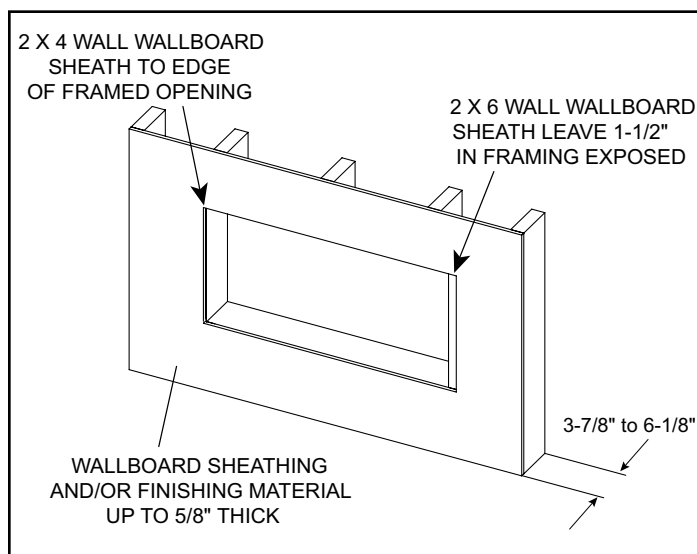

Please consult the manufacturer's installation manual for all details and requirements before making a final design layout decision.

Allusion 60" Recessed Linear Electric Fireplace

MODEL	FRONT WIDTH		BACK WIDTH		FRONT HEIGHT		BACK HEIGHT		DEPTH		VIEWING AREA
	Actual	Framing	Actual	Framing	Actual	Framing	Actual	Framing	Actual	Framing	
SF-ALL-60-BK	60-1/4" [1530]	56-1/8" [1426]	54-5/8" [1388]	56-1/8" [1426]	20-1/4" [515]	18-3/8" [467]	18" [457]	18-1/8" [461]	5-15/16" [151]	2x6 or 2x4	51-3/16" x 11-1/4" [1300 x 285]

ELECTRICAL CONNECTION REQUIREMENTS

CIRCUIT	CONNECTION METHOD	BTUS
15 AMP, 120V/60 Hz	Hardwire or plug-in	5,000

MINIMUM CLEARANCES TO COMBUSTIBLES

AREA	CLEARANCES
SIDES	0"
FLOOR	0"
TOP TO MANTEL	5/8" [16]
BACK	0"
FRONT	36" [914]

APPLIANCE LOCATION

FINISHING DIMENSIONS

WALLBOARD SHEATHING

RECESSED 2 X 4 WALL

RECESSED 2 X 6 WALL

PRODUCT LISTING CODES	
US	CSA 22.2 No 46-M1988
INTERNATIONAL	CSA 22.2 No 46-M1988

Product information provided is not complete and is subject to change without notice. Product installation must adhere strictly to instructions accompanying product to avoid risk of fire and potential injury.