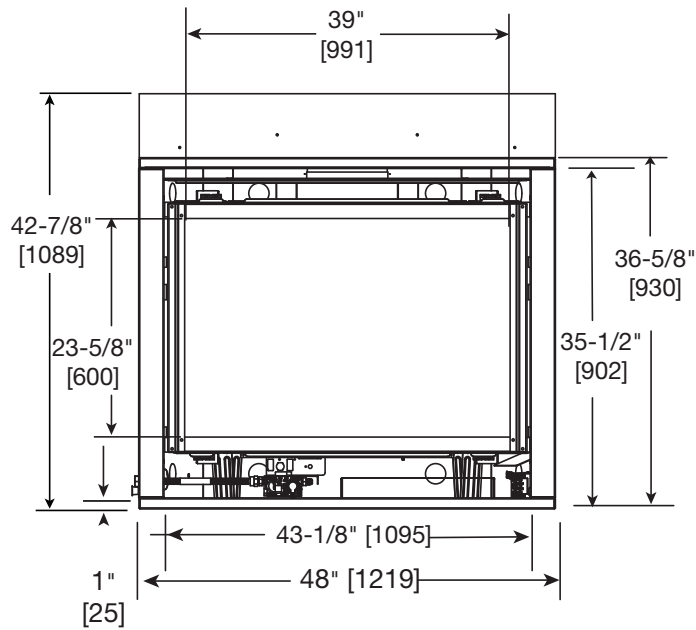

MAJESTIC

Please consult the manufacturer's installation manual for all details and requirements before making a final design layout decision.

MERIDIAN
Direct Vent Gas Fireplace

MODEL	FRONT WIDTH		BACK WIDTH		HEIGHT		DEPTH		GLASS SIZE 39" x 23-5/8" (991mm x 600mm)
	ACTUAL	FRAMING	ACTUAL	FRAMING	ACTUAL	FRAMING	ACTUAL	FRAMING	
DBDV42	48" (1219mm)	49" (1245mm)	35-1/2" (902mm)	49" (1245mm)	42-7/8" (1089mm)	42-1/8" (1070mm)	21" (533mm)	22" (559mm)	

APPLIANCE LOCATION

FRAMING DIMENSIONS

MANTEL PROJECTIONS

CLEARANCES TO COMBUSTIBLES

PRODUCT LISTING CODES	
US	ANSI Z21.88-2014
CAN	CSA 2.33-2014

Product information provided is not complete and is subject to change without notice. Product installation must adhere strictly to instructions accompanying product to avoid risk of fire and potential injury.