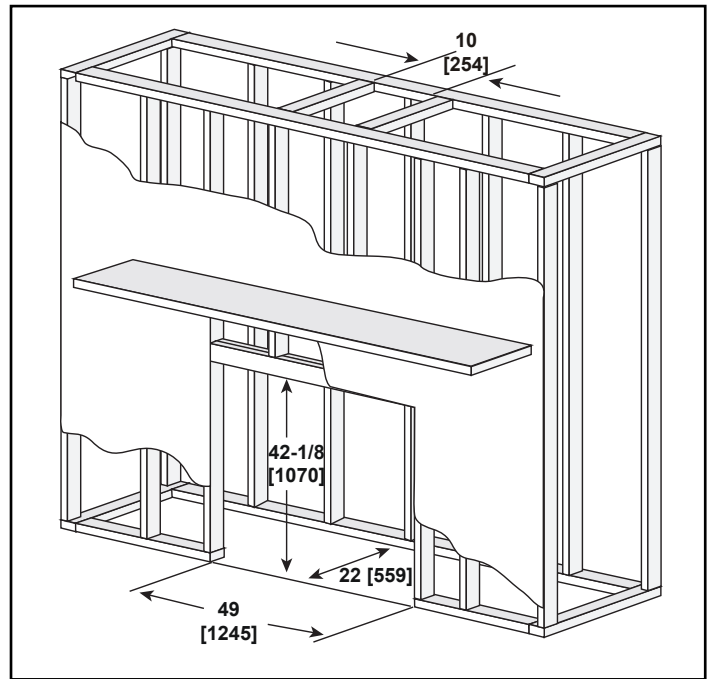

MAJESTIC

Please consult the manufacturer's installation manual for all details and requirements before making a final design layout decision.

MERIDIAN
Direct Vent Gas Fireplace

MODEL	FRONT WIDTH		BACK WIDTH		HEIGHT		DEPTH		GLASS SIZE 39" x 23-5/8" (991mm x 600mm)
	ACTUAL	FRAMING	ACTUAL	FRAMING	ACTUAL	FRAMING	ACTUAL	FRAMING	
DBDV42	48" (1219mm)	49" (1245mm)	35-1/2" (902mm)	49" (1245mm)	42-7/8" (1089mm)	42-1/8" (1070mm)	21" (533mm)	22" (559mm)	

APPLIANCE LOCATION

FRAMING DIMENSIONS

MANTEL PROJECTIONS

CLEARANCES TO COMBUSTIBLES

PRODUCT LISTING CODES	
US	ANSI Z21.88-2014
CAN	CSA 2.33-2014

Product information provided is not complete and is subject to change without notice. Product installation must adhere strictly to instructions accompanying product to avoid risk of fire and potential injury.