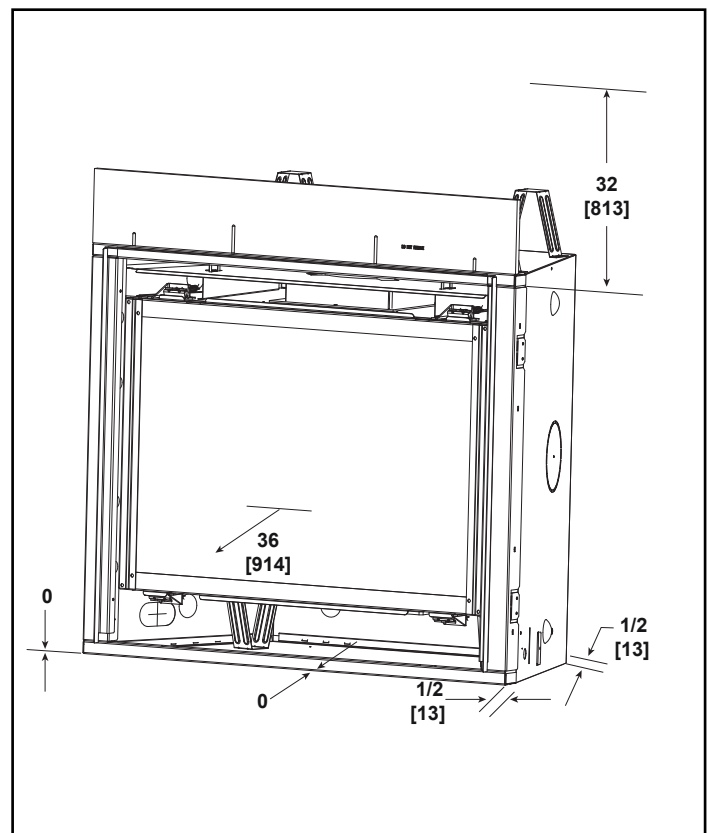

MAJESTIC

Please consult the manufacturer's installation manual for all details and requirements before making a final design layout decision.

MERIDIAN
Direct Vent Gas Fireplace

MODEL	FRONT WIDTH		BACK WIDTH		HEIGHT		DEPTH		GLASS SIZE 39" x 23-5/8" (991mm x 600mm)
	ACTUAL	FRAMING	ACTUAL	FRAMING	ACTUAL	FRAMING	ACTUAL	FRAMING	
DBDV42	48" (1219mm)	49" (1245mm)	35-1/2" (902mm)	49" (1245mm)	42-7/8" (1089mm)	42-1/8" (1070mm)	21" (533mm)	22" (559mm)	

APPLIANCE LOCATION

FRAMING DIMENSIONS

MANTEL PROJECTIONS

CLEARANCES TO COMBUSTIBLES

PRODUCT LISTING CODES	
US	ANSI Z21.88-2014
CAN	CSA 2.33-2014

Product information provided is not complete and is subject to change without notice. Product installation must adhere strictly to instructions accompanying product to avoid risk of fire and potential injury.