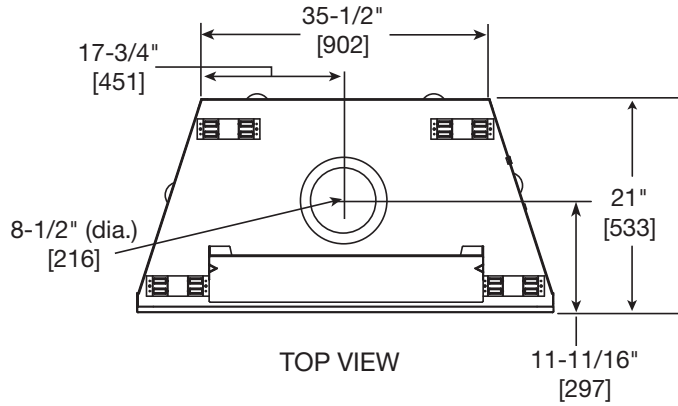

MAJESTIC

Please consult the manufacturer's installation manual for all details and requirements before making a final design layout decision.

MERIDIAN
Direct Vent Gas Fireplace

MODEL	FRONT WIDTH		BACK WIDTH		HEIGHT		DEPTH		GLASS SIZE 39" x 23-5/8" (991mm x 600mm)
	ACTUAL	FRAMING	ACTUAL	FRAMING	ACTUAL	FRAMING	ACTUAL	FRAMING	
DBDV42	48" (1219mm)	49" (1245mm)	35-1/2" (902mm)	49" (1245mm)	42-7/8" (1089mm)	42-1/8" (1070mm)	21" (533mm)	22" (559mm)	

APPLIANCE LOCATION

FRAMING DIMENSIONS

MANTEL PROJECTIONS

CLEARANCES TO COMBUSTIBLES

PRODUCT LISTING CODES	
US	ANSI Z21.88-2014
CAN	CSA 2.33-2014

Product information provided is not complete and is subject to change without notice. Product installation must adhere strictly to instructions accompanying product to avoid risk of fire and potential injury.