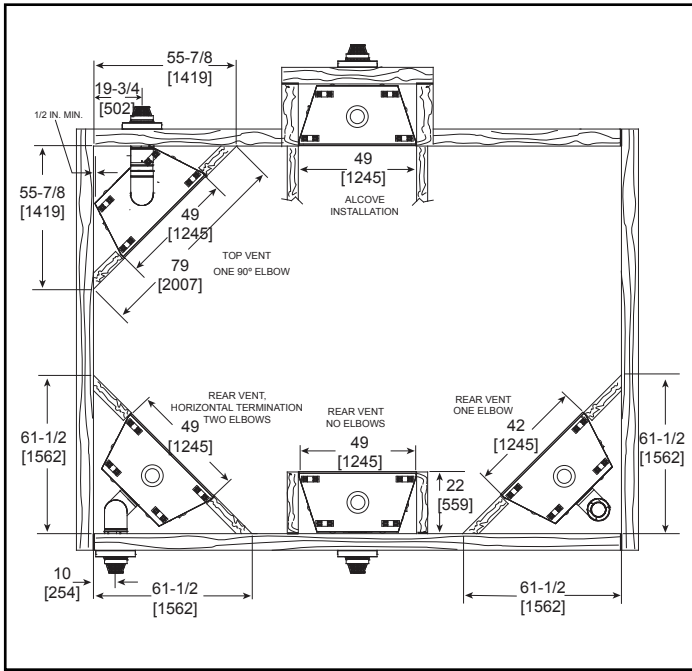

MAJESTIC

Please consult the manufacturer's installation manual for all details and requirements before making a final design layout decision.

MERIDIAN
Direct Vent Gas Fireplace

MODEL	FRONT WIDTH		BACK WIDTH		HEIGHT		DEPTH		GLASS SIZE 39" x 23-5/8" (991mm x 600mm)
	ACTUAL	FRAMING	ACTUAL	FRAMING	ACTUAL	FRAMING	ACTUAL	FRAMING	
DBDV42	48" (1219mm)	49" (1245mm)	35-1/2" (902mm)	49" (1245mm)	42-7/8" (1089mm)	42-1/8" (1070mm)	21" (533mm)	22" (559mm)	

APPLIANCE LOCATION

FRAMING DIMENSIONS

MANTEL PROJECTIONS

CLEARANCES TO COMBUSTIBLES

PRODUCT LISTING CODES	
US	ANSI Z21.88-2014
CAN	CSA 2.33-2014

Product information provided is not complete and is subject to change without notice. Product installation must adhere strictly to instructions accompanying product to avoid risk of fire and potential injury.