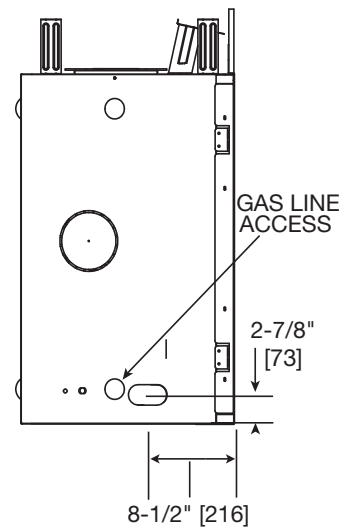

MAJESTIC

Please consult the manufacturer's installation manual for all details and requirements before making a final design layout decision.

MERIDIAN
Direct Vent Gas Fireplace

MODEL	FRONT WIDTH		BACK WIDTH		HEIGHT		DEPTH		GLASS SIZE 39" x 23-5/8" (991mm x 600mm)
	ACTUAL	FRAMING	ACTUAL	FRAMING	ACTUAL	FRAMING	ACTUAL	FRAMING	
DBDV42	48" (1219mm)	49" (1245mm)	35-1/2" (902mm)	49" (1245mm)	42-7/8" (1089mm)	42-1/8" (1070mm)	21" (533mm)	22" (559mm)	

APPLIANCE LOCATION

FRAMING DIMENSIONS

MANTEL PROJECTIONS

CLEARANCES TO COMBUSTIBLES

PRODUCT LISTING CODES	
US	ANSI Z21.88-2014
CAN	CSA 2.33-2014

Product information provided is not complete and is subject to change without notice. Product installation must adhere strictly to instructions accompanying product to avoid risk of fire and potential injury.