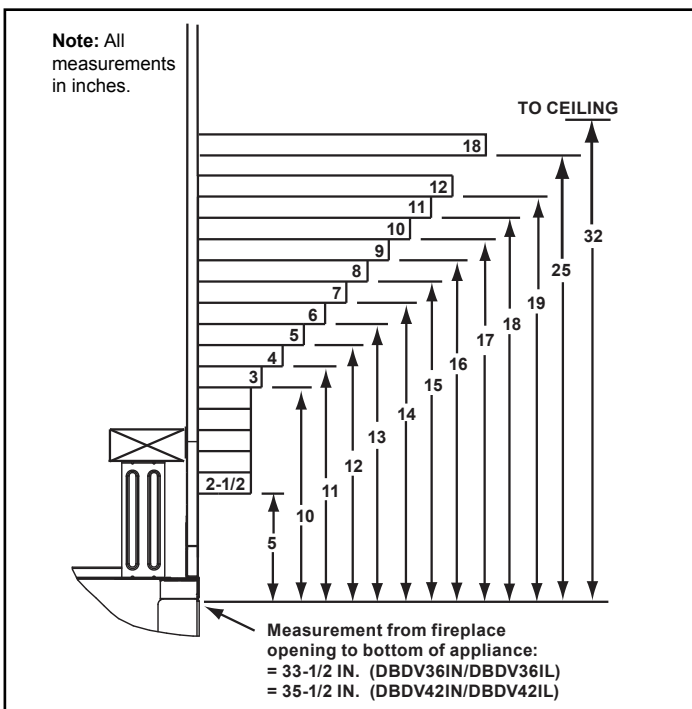

MAJESTIC

Please consult the manufacturer's installation manual for all details and requirements before making a final design layout decision.

MERIDIAN
Direct Vent Gas Fireplace

MODEL	FRONT WIDTH		BACK WIDTH		HEIGHT		DEPTH		GLASS SIZE 39" x 23-5/8" (991mm x 600mm)
	ACTUAL	FRAMING	ACTUAL	FRAMING	ACTUAL	FRAMING	ACTUAL	FRAMING	
DBDV42	48" (1219mm)	49" (1245mm)	35-1/2" (902mm)	49" (1245mm)	42-7/8" (1089mm)	42-1/8" (1070mm)	21" (533mm)	22" (559mm)	

APPLIANCE LOCATION

FRAMING DIMENSIONS

MANTEL PROJECTIONS

CLEARANCES TO COMBUSTIBLES

PRODUCT LISTING CODES	
US	ANSI Z21.88-2014
CAN	CSA 2.33-2014

Product information provided is not complete and is subject to change without notice. Product installation must adhere strictly to instructions accompanying product to avoid risk of fire and potential injury.