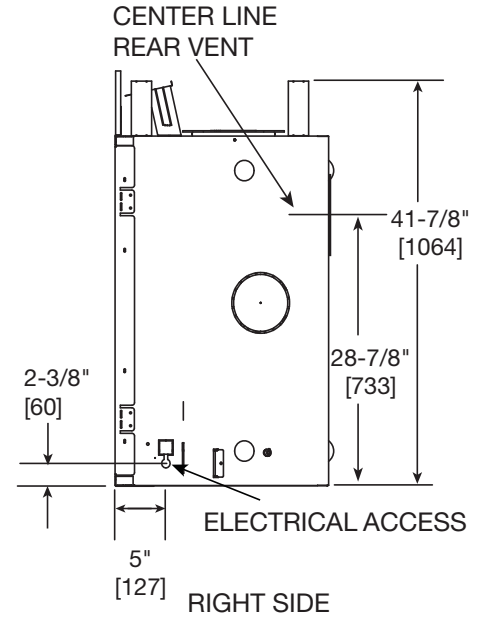

MAJESTIC

Please consult the manufacturer's installation manual for all details and requirements before making a final design layout decision.

MERIDIAN
Direct Vent Gas Fireplace

MODEL	FRONT WIDTH		BACK WIDTH		HEIGHT		DEPTH		GLASS SIZE 39" x 23-5/8" (991mm x 600mm)
	ACTUAL	FRAMING	ACTUAL	FRAMING	ACTUAL	FRAMING	ACTUAL	FRAMING	
DBDV42	48" (1219mm)	49" (1245mm)	35-1/2" (902mm)	49" (1245mm)	42-7/8" (1089mm)	42-1/8" (1070mm)	21" (533mm)	22" (559mm)	

APPLIANCE LOCATION

FRAMING DIMENSIONS

MANTEL PROJECTIONS

CLEARANCES TO COMBUSTIBLES

PRODUCT LISTING CODES	
US	ANSI Z21.88-2014
CAN	CSA 2.33-2014

Product information provided is not complete and is subject to change without notice. Product installation must adhere strictly to instructions accompanying product to avoid risk of fire and potential injury.