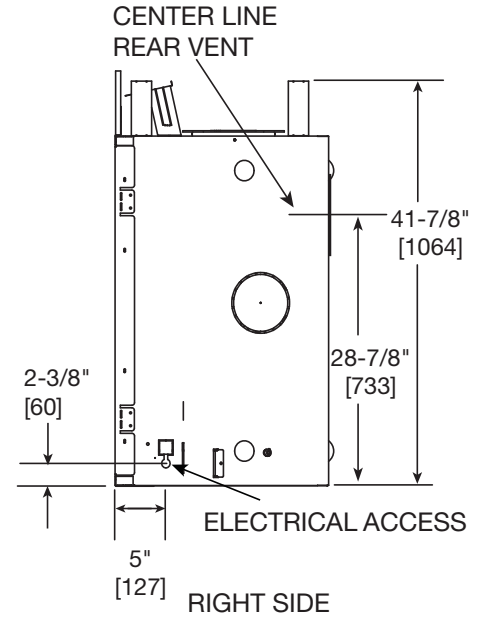

MAJESTIC

Please consult the manufacturer's installation manual for all details and requirements before making a final design layout decision.

Meridian Platinum

Direct Vent Gas Fireplace

MODEL	FRONT WIDTH		BACK WIDTH		HEIGHT		DEPTH		GLASS SIZE
	ACTUAL	FRAMING	ACTUAL	FRAMING	ACTUAL	FRAMING	ACTUAL	FRAMING	
DBDV42PLAT	48" (1219mm)	49" (1245mm)	35-1/2" (902mm)	49" (1245mm)	42-7/8" (1089mm)	42-1/8" (1070mm)	21" (533mm)	22" (559mm)	39" x 23-5/8" (991mm x 600mm)

APPLIANCE LOCATION

FRAMING DIMENSIONS

MANTEL PROJECTIONS

CLEARANCES TO COMBUSTIBLES

PRODUCT LISTING CODES	
US	ANSI Z21.88-2014
CAN	CSA 2.33-2014

Product information provided is not complete and is subject to change without notice. Product installation must adhere strictly to instructions accompanying product to avoid risk of fire and potential injury.