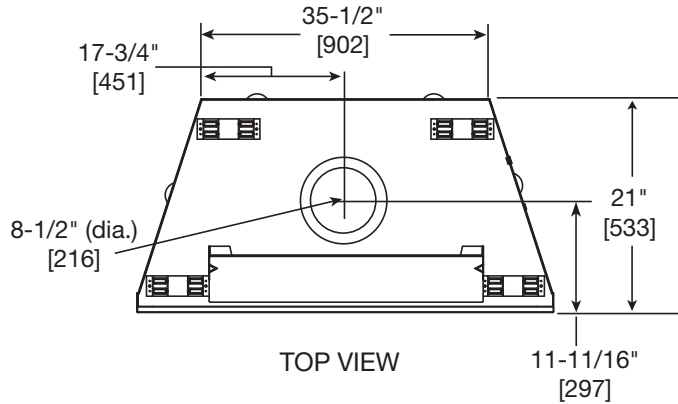

MAJESTIC

Please consult the manufacturer's installation manual for all details and requirements before making a final design layout decision.

Meridian Platinum

Direct Vent Gas Fireplace

MODEL	FRONT WIDTH		BACK WIDTH		HEIGHT		DEPTH		GLASS SIZE
	ACTUAL	FRAMING	ACTUAL	FRAMING	ACTUAL	FRAMING	ACTUAL	FRAMING	
DBDV42PLAT	48" (1219mm)	49" (1245mm)	35-1/2" (902mm)	49" (1245mm)	42-7/8" (1089mm)	42-1/8" (1070mm)	21" (533mm)	22" (559mm)	39" x 23-5/8" (991mm x 600mm)

APPLIANCE LOCATION

FRAMING DIMENSIONS

MANTEL PROJECTIONS

CLEARANCES TO COMBUSTIBLES

PRODUCT LISTING CODES	
US	ANSI Z21.88-2014
CAN	CSA 2.33-2014

Product information provided is not complete and is subject to change without notice. Product installation must adhere strictly to instructions accompanying product to avoid risk of fire and potential injury.