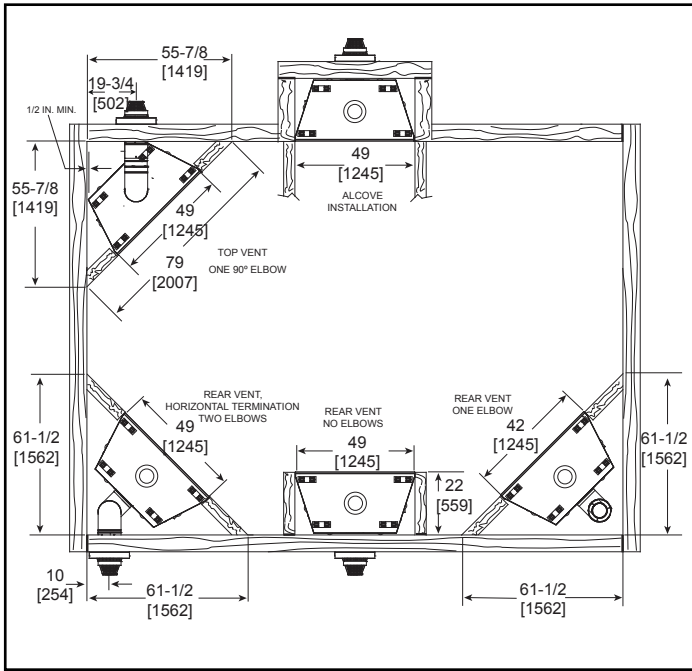

MAJESTIC

Please consult the manufacturer's installation manual for all details and requirements before making a final design layout decision.

Meridian Platinum

Direct Vent Gas Fireplace

MODEL	FRONT WIDTH		BACK WIDTH		HEIGHT		DEPTH		GLASS SIZE
	ACTUAL	FRAMING	ACTUAL	FRAMING	ACTUAL	FRAMING	ACTUAL	FRAMING	
DBDV42PLAT	48" (1219mm)	49" (1245mm)	35-1/2" (902mm)	49" (1245mm)	42-7/8" (1089mm)	42-1/8" (1070mm)	21" (533mm)	22" (559mm)	39" x 23-5/8" (991mm x 600mm)

APPLIANCE LOCATION

FRAMING DIMENSIONS

MANTEL PROJECTIONS

CLEARANCES TO COMBUSTIBLES

PRODUCT LISTING CODES	
US	ANSI Z21.88-2014
CAN	CSA 2.33-2014

Product information provided is not complete and is subject to change without notice. Product installation must adhere strictly to instructions accompanying product to avoid risk of fire and potential injury.