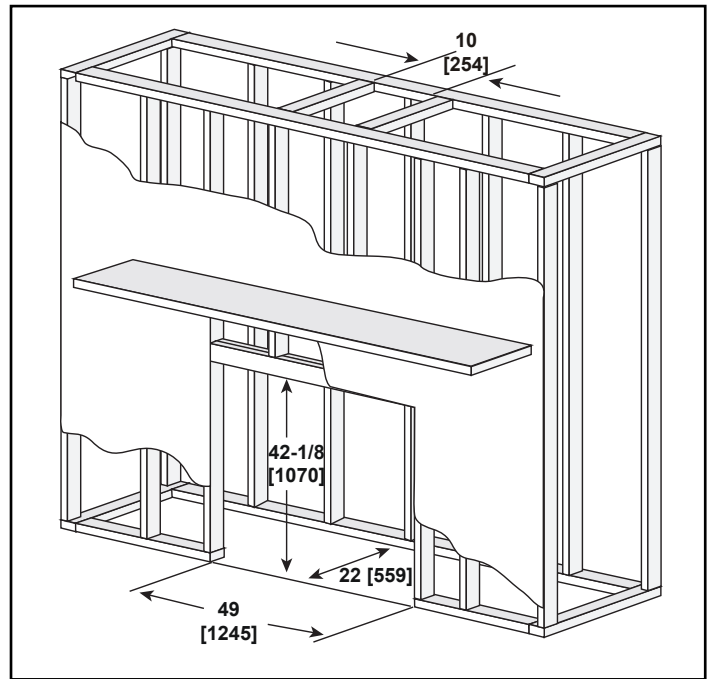

MAJESTIC

Please consult the manufacturer's installation manual for all details and requirements before making a final design layout decision.

Meridian Platinum

Direct Vent Gas Fireplace

MODEL	FRONT WIDTH		BACK WIDTH		HEIGHT		DEPTH		GLASS SIZE
	ACTUAL	FRAMING	ACTUAL	FRAMING	ACTUAL	FRAMING	ACTUAL	FRAMING	
DBDV42PLAT	48" (1219mm)	49" (1245mm)	35-1/2" (902mm)	49" (1245mm)	42-7/8" (1089mm)	42-1/8" (1070mm)	21" (533mm)	22" (559mm)	39" x 23-5/8" (991mm x 600mm)

APPLIANCE LOCATION

FRAMING DIMENSIONS

MANTEL PROJECTIONS

CLEARANCES TO COMBUSTIBLES

PRODUCT LISTING CODES	
US	ANSI Z21.88-2014
CAN	CSA 2.33-2014

Product information provided is not complete and is subject to change without notice. Product installation must adhere strictly to instructions accompanying product to avoid risk of fire and potential injury.