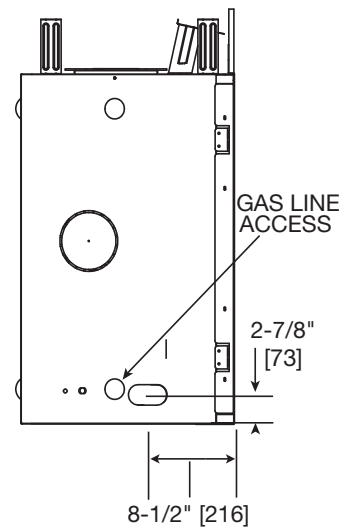

MAJESTIC

Please consult the manufacturer's installation manual for all details and requirements before making a final design layout decision.

Meridian Platinum

Direct Vent Gas Fireplace

MODEL	FRONT WIDTH		BACK WIDTH		HEIGHT		DEPTH		GLASS SIZE
	ACTUAL	FRAMING	ACTUAL	FRAMING	ACTUAL	FRAMING	ACTUAL	FRAMING	
DBDV42PLAT	48" (1219mm)	49" (1245mm)	35-1/2" (902mm)	49" (1245mm)	42-7/8" (1089mm)	42-1/8" (1070mm)	21" (533mm)	22" (559mm)	39" x 23-5/8" (991mm x 600mm)

APPLIANCE LOCATION

FRAMING DIMENSIONS

MANTEL PROJECTIONS

CLEARANCES TO COMBUSTIBLES

PRODUCT LISTING CODES	
US	ANSI Z21.88-2014
CAN	CSA 2.33-2014

Product information provided is not complete and is subject to change without notice. Product installation must adhere strictly to instructions accompanying product to avoid risk of fire and potential injury.