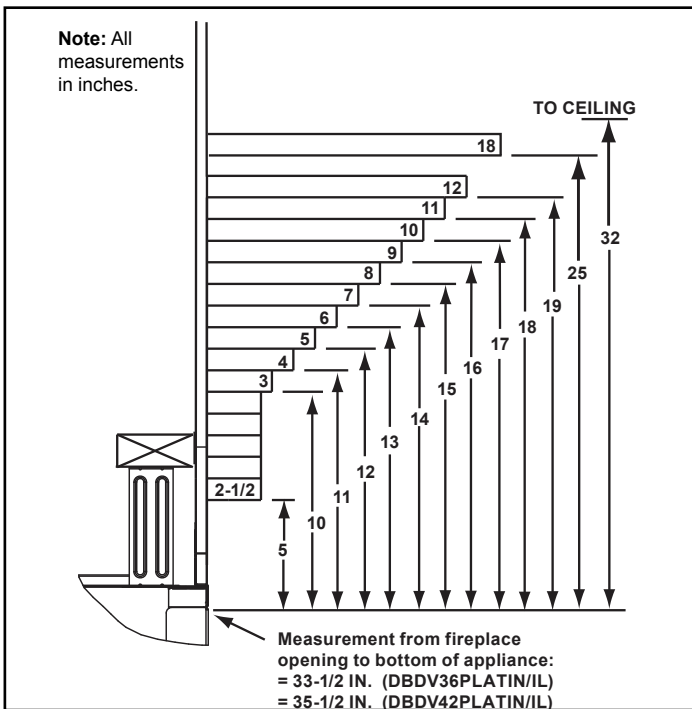

MAJESTIC

Please consult the manufacturer's installation manual for all details and requirements before making a final design layout decision.

Meridian Platinum

Direct Vent Gas Fireplace

MODEL	FRONT WIDTH		BACK WIDTH		HEIGHT		DEPTH		GLASS SIZE
	ACTUAL	FRAMING	ACTUAL	FRAMING	ACTUAL	FRAMING	ACTUAL	FRAMING	
DBDV42PLAT	48" (1219mm)	49" (1245mm)	35-1/2" (902mm)	49" (1245mm)	42-7/8" (1089mm)	42-1/8" (1070mm)	21" (533mm)	22" (559mm)	39" x 23-5/8" (991mm x 600mm)

APPLIANCE LOCATION

FRAMING DIMENSIONS

MANTEL PROJECTIONS

CLEARANCES TO COMBUSTIBLES

PRODUCT LISTING CODES	
US	ANSI Z21.88-2014
CAN	CSA 2.33-2014

Product information provided is not complete and is subject to change without notice. Product installation must adhere strictly to instructions accompanying product to avoid risk of fire and potential injury.