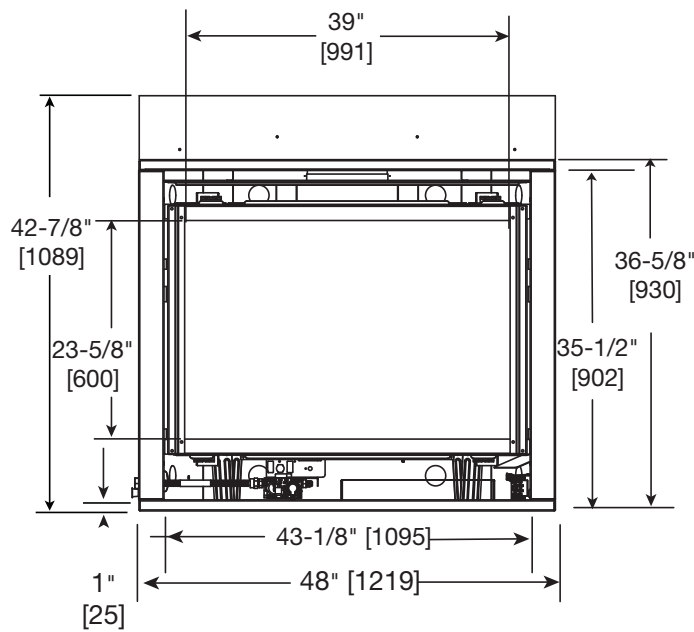

MAJESTIC

Please consult the manufacturer's installation manual for all details and requirements before making a final design layout decision.

Meridian Platinum

Direct Vent Gas Fireplace

MODEL	FRONT WIDTH		BACK WIDTH		HEIGHT		DEPTH		GLASS SIZE
	ACTUAL	FRAMING	ACTUAL	FRAMING	ACTUAL	FRAMING	ACTUAL	FRAMING	
DBDV42PLAT	48" (1219mm)	49" (1245mm)	35-1/2" (902mm)	49" (1245mm)	42-7/8" (1089mm)	42-1/8" (1070mm)	21" (533mm)	22" (559mm)	39" x 23-5/8" (991mm x 600mm)

APPLIANCE LOCATION

FRAMING DIMENSIONS

MANTEL PROJECTIONS

CLEARANCES TO COMBUSTIBLES

PRODUCT LISTING CODES	
US	ANSI Z21.88-2014
CAN	CSA 2.33-2014

Product information provided is not complete and is subject to change without notice. Product installation must adhere strictly to instructions accompanying product to avoid risk of fire and potential injury.