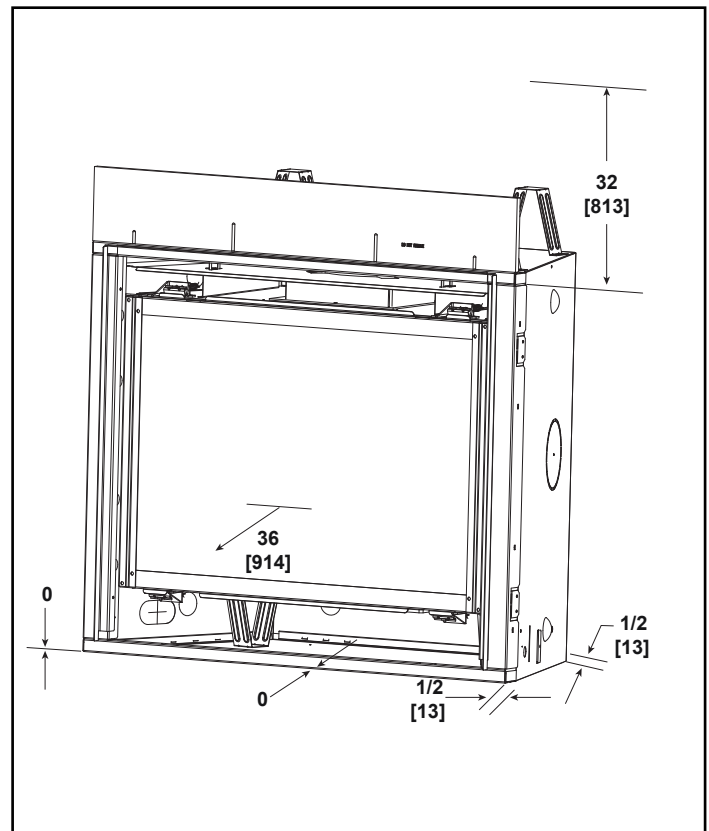

MAJESTIC

Please consult the manufacturer's installation manual for all details and requirements before making a final design layout decision.

Meridian Platinum

Direct Vent Gas Fireplace

MODEL	FRONT WIDTH		BACK WIDTH		HEIGHT		DEPTH		GLASS SIZE
	ACTUAL	FRAMING	ACTUAL	FRAMING	ACTUAL	FRAMING	ACTUAL	FRAMING	
DBDV42PLAT	48" (1219mm)	49" (1245mm)	35-1/2" (902mm)	49" (1245mm)	42-7/8" (1089mm)	42-1/8" (1070mm)	21" (533mm)	22" (559mm)	39" x 23-5/8" (991mm x 600mm)

APPLIANCE LOCATION

FRAMING DIMENSIONS

MANTEL PROJECTIONS

CLEARANCES TO COMBUSTIBLES

PRODUCT LISTING CODES	
US	ANSI Z21.88-2014
CAN	CSA 2.33-2014

Product information provided is not complete and is subject to change without notice. Product installation must adhere strictly to instructions accompanying product to avoid risk of fire and potential injury.