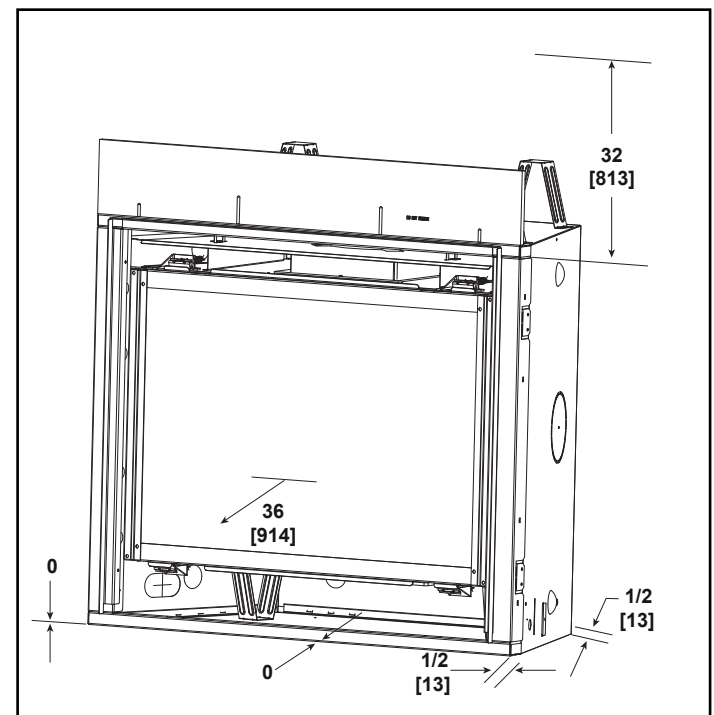

MAJESTIC

Please consult the manufacturer's installation manual for all details and requirements before making a final design layout decision.

Meridian Platinum

Direct Vent Gas Fireplace

MODEL	FRONT WIDTH		BACK WIDTH		HEIGHT		DEPTH		GLASS SIZE
	ACTUAL	FRAMING	ACTUAL	FRAMING	ACTUAL	FRAMING	ACTUAL	FRAMING	
DBDV36PLAT	41" (1041mm)	42" (1067mm)	28-1/2" (724mm)	42" (1067mm)	40-7/8" (1038mm)	40-1/8" (1019mm)	21" (533mm)	22" (559mm)	32" x 21-9/16" (813mm x 548mm)

APPLIANCE LOCATION

FRAMING DIMENSIONS

MANTEL AND WALL PROJECTIONS

CLEARANCES TO COMBUSTIBLES

PRODUCT LISTING CODES	
US	ANSI Z21.88-2014
CAN	CSA 2.33-2014

Product information provided is not complete and is subject to change without notice. Product installation must adhere strictly to instructions accompanying product to avoid risk of fire and potential injury.