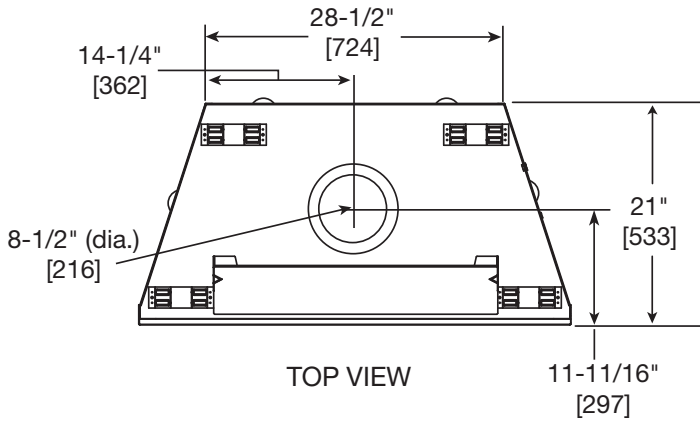

MAJESTIC

Please consult the manufacturer's installation manual for all details and requirements before making a final design layout decision.

Meridian Platinum

Direct Vent Gas Fireplace

MODEL	FRONT WIDTH		BACK WIDTH		HEIGHT		DEPTH		GLASS SIZE
	ACTUAL	FRAMING	ACTUAL	FRAMING	ACTUAL	FRAMING	ACTUAL	FRAMING	
DBDV36PLAT	41" (1041mm)	42" (1067mm)	28-1/2" (724mm)	42" (1067mm)	40-7/8" (1038mm)	40-1/8" (1019mm)	21" (533mm)	22" (559mm)	32" x 21-9/16" (813mm x 548mm)

APPLIANCE LOCATION

FRAMING DIMENSIONS

MANTEL AND WALL PROJECTIONS

CLEARANCES TO COMBUSTIBLES

PRODUCT LISTING CODES	
US	ANSI Z21.88-2014
CAN	CSA 2.33-2014

Product information provided is not complete and is subject to change without notice. Product installation must adhere strictly to instructions accompanying product to avoid risk of fire and potential injury.