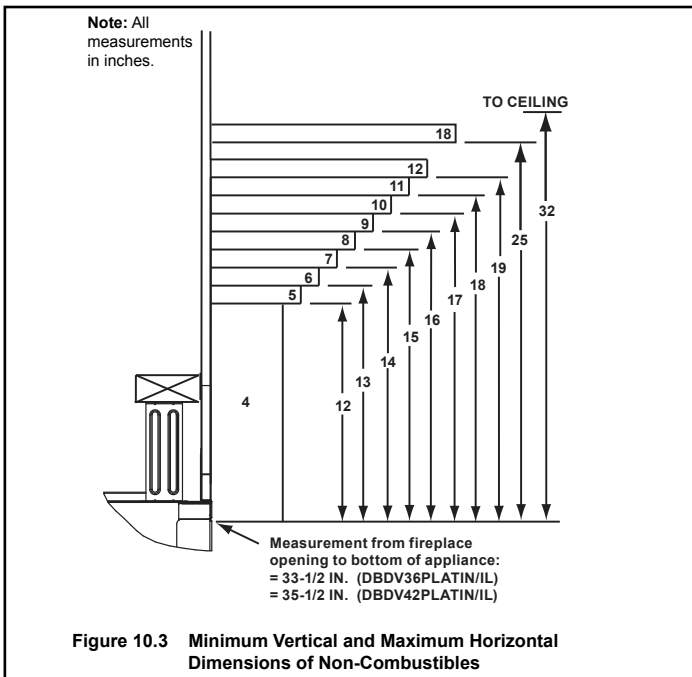

MAJESTIC

Please consult the manufacturer's installation manual for all details and requirements before making a final design layout decision.

Meridian Platinum

Direct Vent Gas Fireplace

MODEL	FRONT WIDTH		BACK WIDTH		HEIGHT		DEPTH		GLASS SIZE
	ACTUAL	FRAMING	ACTUAL	FRAMING	ACTUAL	FRAMING	ACTUAL	FRAMING	
DBDV36PLAT	41" (1041mm)	42" (1067mm)	28-1/2" (724mm)	42" (1067mm)	40-7/8" (1038mm)	40-1/8" (1019mm)	21" (533mm)	22" (559mm)	32" x 21-9/16" (813mm x 548mm)

APPLIANCE LOCATION

FRAMING DIMENSIONS

MANTEL AND WALL PROJECTIONS

CLEARANCES TO COMBUSTIBLES

PRODUCT LISTING CODES	
US	ANSI Z21.88-2014
CAN	CSA 2.33-2014

Product information provided is not complete and is subject to change without notice. Product installation must adhere strictly to instructions accompanying product to avoid risk of fire and potential injury.