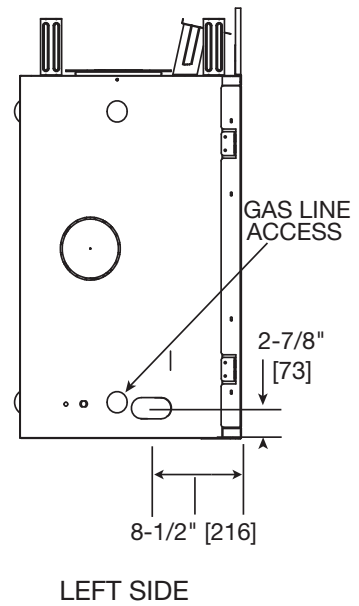

MAJESTIC

Please consult the manufacturer's installation manual for all details and requirements before making a final design layout decision.

Meridian Platinum

Direct Vent Gas Fireplace

MODEL	FRONT WIDTH		BACK WIDTH		HEIGHT		DEPTH		GLASS SIZE
	ACTUAL	FRAMING	ACTUAL	FRAMING	ACTUAL	FRAMING	ACTUAL	FRAMING	
DBDV36PLAT	41" (1041mm)	42" (1067mm)	28-1/2" (724mm)	42" (1067mm)	40-7/8" (1038mm)	40-1/8" (1019mm)	21" (533mm)	22" (559mm)	32" x 21-9/16" (813mm x 548mm)

APPLIANCE LOCATION

FRAMING DIMENSIONS

MANTEL AND WALL PROJECTIONS

CLEARANCES TO COMBUSTIBLES

PRODUCT LISTING CODES	
US	ANSI Z21.88-2014
CAN	CSA 2.33-2014

Product information provided is not complete and is subject to change without notice. Product installation must adhere strictly to instructions accompanying product to avoid risk of fire and potential injury.