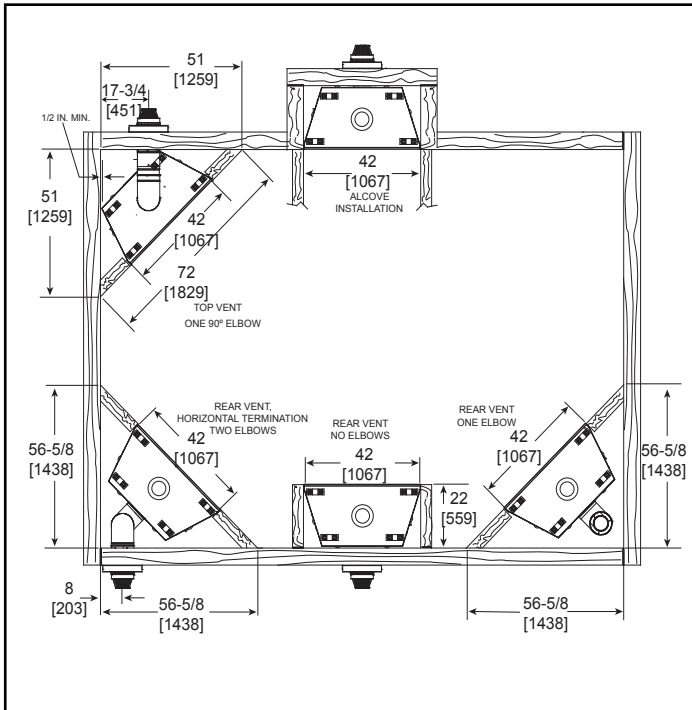

MAJESTIC

Please consult the manufacturer's installation manual for all details and requirements before making a final design layout decision.

Meridian Platinum

Direct Vent Gas Fireplace

MODEL	FRONT WIDTH		BACK WIDTH		HEIGHT		DEPTH		GLASS SIZE
	ACTUAL	FRAMING	ACTUAL	FRAMING	ACTUAL	FRAMING	ACTUAL	FRAMING	
DBDV36PLAT	41" (1041mm)	42" (1067mm)	28-1/2" (724mm)	42" (1067mm)	40-7/8" (1038mm)	40-1/8" (1019mm)	21" (533mm)	22" (559mm)	32" x 21-9/16" (813mm x 548mm)

APPLIANCE LOCATION

FRAMING DIMENSIONS

MANTEL AND WALL PROJECTIONS

CLEARANCES TO COMBUSTIBLES

PRODUCT LISTING CODES	
US	ANSI Z21.88-2014
CAN	CSA 2.33-2014

Product information provided is not complete and is subject to change without notice. Product installation must adhere strictly to instructions accompanying product to avoid risk of fire and potential injury.