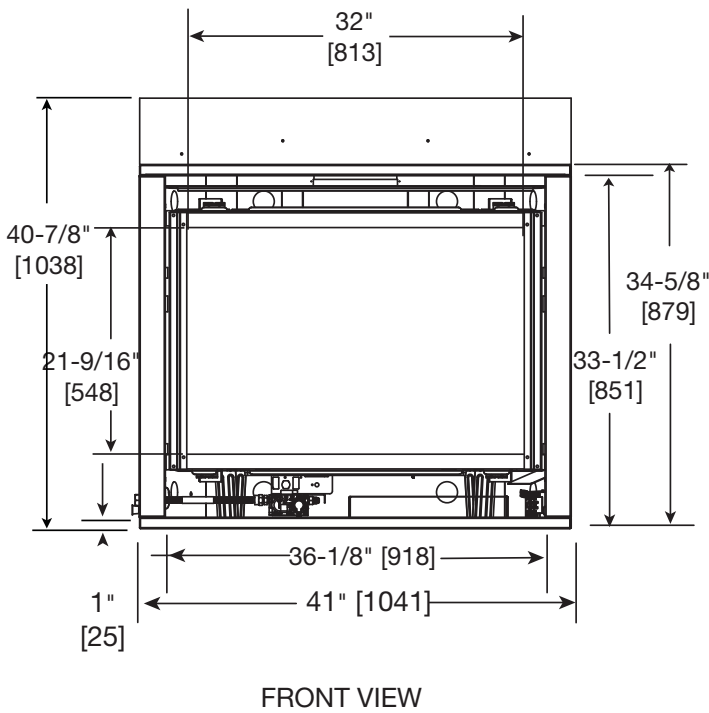

MAJESTIC

Please consult the manufacturer's installation manual for all details and requirements before making a final design layout decision.

Meridian Platinum

Direct Vent Gas Fireplace

MODEL	FRONT WIDTH		BACK WIDTH		HEIGHT		DEPTH		GLASS SIZE
	ACTUAL	FRAMING	ACTUAL	FRAMING	ACTUAL	FRAMING	ACTUAL	FRAMING	
DBDV36PLAT	41" (1041mm)	42" (1067mm)	28-1/2" (724mm)	42" (1067mm)	40-7/8" (1038mm)	40-1/8" (1019mm)	21" (533mm)	22" (559mm)	32" x 21-9/16" (813mm x 548mm)

APPLIANCE LOCATION

FRAMING DIMENSIONS

MANTEL AND WALL PROJECTIONS

CLEARANCES TO COMBUSTIBLES

PRODUCT LISTING CODES	
US	ANSI Z21.88-2014
CAN	CSA 2.33-2014

Product information provided is not complete and is subject to change without notice. Product installation must adhere strictly to instructions accompanying product to avoid risk of fire and potential injury.