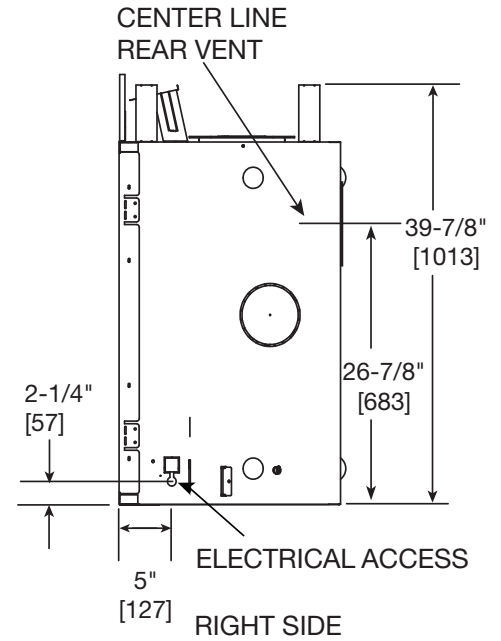

MAJESTIC

Please consult the manufacturer's installation manual for all details and requirements before making a final design layout decision.

Meridian Platinum

Direct Vent Gas Fireplace

MODEL	FRONT WIDTH		BACK WIDTH		HEIGHT		DEPTH		GLASS SIZE
	ACTUAL	FRAMING	ACTUAL	FRAMING	ACTUAL	FRAMING	ACTUAL	FRAMING	
DBDV36PLAT	41" (1041mm)	42" (1067mm)	28-1/2" (724mm)	42" (1067mm)	40-7/8" (1038mm)	40-1/8" (1019mm)	21" (533mm)	22" (559mm)	32" x 21-9/16" (813mm x 548mm)

APPLIANCE LOCATION

FRAMING DIMENSIONS

MANTEL AND WALL PROJECTIONS

CLEARANCES TO COMBUSTIBLES

PRODUCT LISTING CODES	
US	ANSI Z21.88-2014
CAN	CSA 2.33-2014

Product information provided is not complete and is subject to change without notice. Product installation must adhere strictly to instructions accompanying product to avoid risk of fire and potential injury.