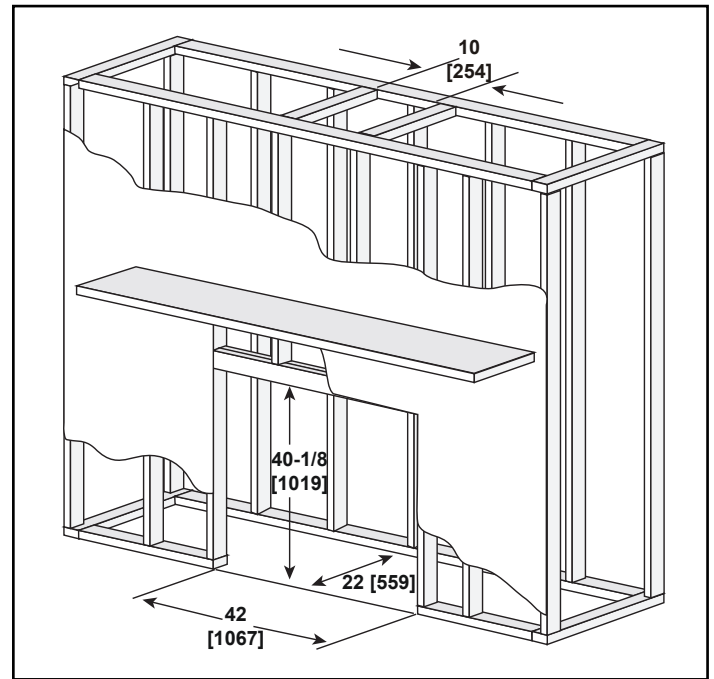

MAJESTIC

Please consult the manufacturer's installation manual for all details and requirements before making a final design layout decision.

Meridian Platinum

Direct Vent Gas Fireplace

MODEL	FRONT WIDTH		BACK WIDTH		HEIGHT		DEPTH		GLASS SIZE
	ACTUAL	FRAMING	ACTUAL	FRAMING	ACTUAL	FRAMING	ACTUAL	FRAMING	
DBDV36PLAT	41" (1041mm)	42" (1067mm)	28-1/2" (724mm)	42" (1067mm)	40-7/8" (1038mm)	40-1/8" (1019mm)	21" (533mm)	22" (559mm)	32" x 21-9/16" (813mm x 548mm)

APPLIANCE LOCATION

FRAMING DIMENSIONS

MANTEL AND WALL PROJECTIONS

CLEARANCES TO COMBUSTIBLES

PRODUCT LISTING CODES	
US	ANSI Z21.88-2014
CAN	CSA 2.33-2014

Product information provided is not complete and is subject to change without notice. Product installation must adhere strictly to instructions accompanying product to avoid risk of fire and potential injury.