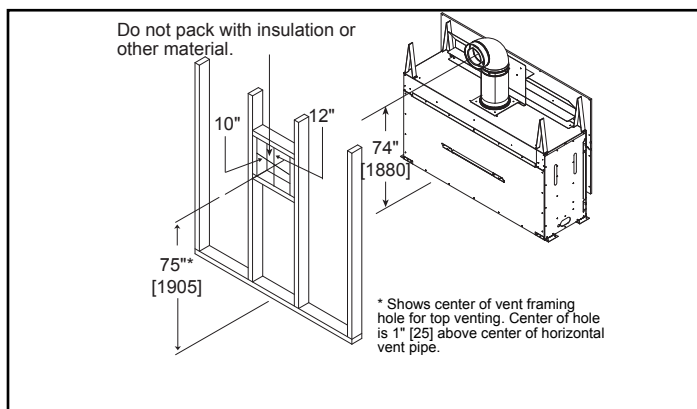

WALL PENETRATION