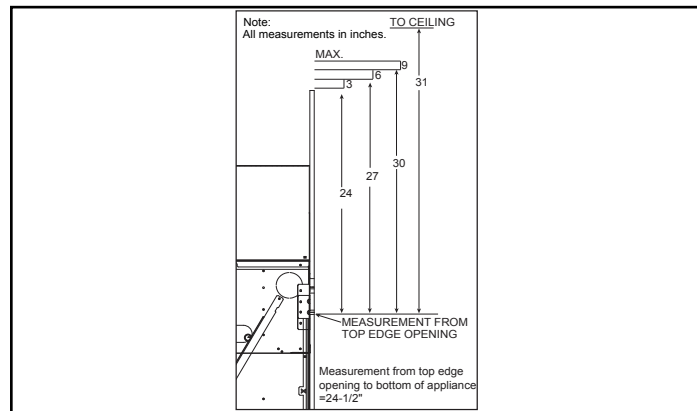

MANTEL PROJECTIONS - COMBUSTIBLE