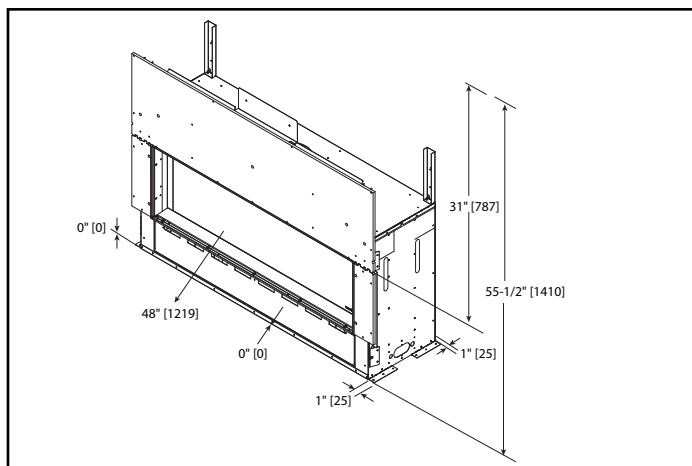

Please consult the manufacturer's installation manual for all details and requirements before making a final design layout decision.

ECHEL72IN

72" Direct Vent Gas Fireplace

MODEL	FRONT WIDTH		BACK WIDTH		HEIGHT		DEPTH		GLASS SIZE
	Actual	Framing	Actual	Framing	Actual	Framing	Actual	Framing	
ECHEL72IN	82"	84-1/4"	82"	84-1/4"	47-3/4"	48"	17-1/8"	18-1/4"	71-1/2" x 12-1/2"

APPLIANCE LOCATION

WALL PENETRATION

MANTEL PROJECTIONS - COMBUSTIBLE

MANTEL PROJECTIONS - NON-COMBUSTIBLE

FRAMING DIMENSION

CLEARANCES TO COMBUSTIBLES

MANTEL LEG/WALL PROJECTIONS

PRODUCT LISTING CODES	
US	ANSI Z21.88-2014
CAN	CSA 2.33-2014
US LISTED	UL307B