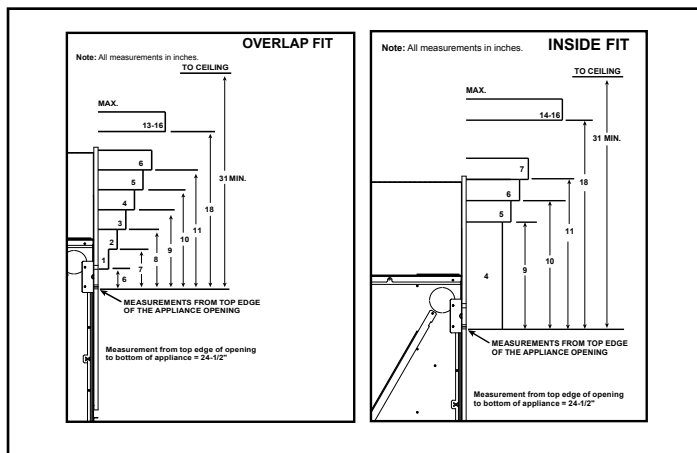

Please consult the manufacturer's installation manual for all details and requirements before making a final design layout decision.

ECHEL72IN

72" Direct Vent Gas Fireplace

MODEL	FRONT WIDTH		BACK WIDTH		HEIGHT		DEPTH		GLASS SIZE
	Actual	Framing	Actual	Framing	Actual	Framing	Actual	Framing	
ECHEL72IN	82"	84-1/4"	82"	84-1/4"	47-3/4"	48"	17-1/8"	18-1/4"	71-1/2" x 12-1/2"

APPLIANCE LOCATION

WALL PENETRATION

MANTEL PROJECTIONS - COMBUSTIBLE

MANTEL PROJECTIONS - NON-COMBUSTIBLE

FRAMING DIMENSION

CLEARANCES TO COMBUSTIBLES

MANTEL LEG/WALL PROJECTIONS

PRODUCT LISTING CODES	
US	ANSI Z21.88-2014
CAN	CSA 2.33-2014
US LISTED	UL307B