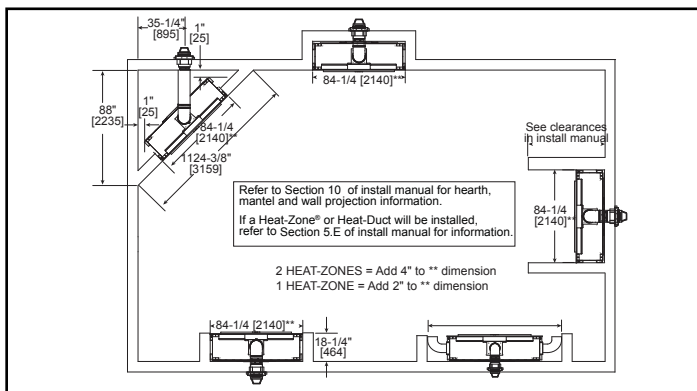

APPLIANCE LOCATION