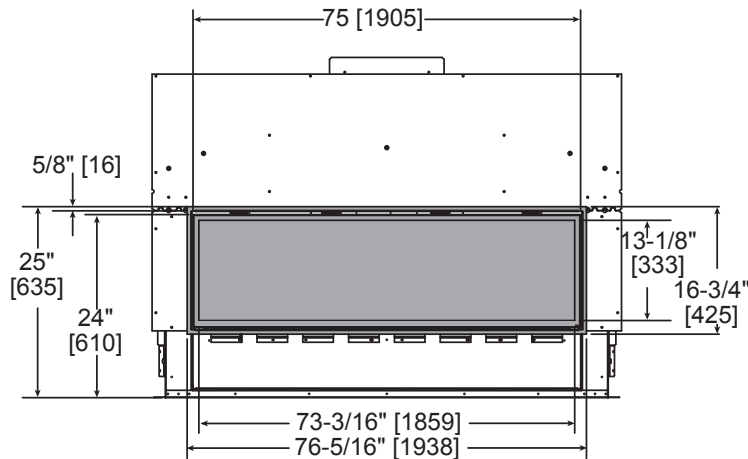

Please consult the manufacturer's installation manual for all details and requirements before making a final design layout decision.

ECHEL72IN

72" Direct Vent Gas Fireplace

MODEL	FRONT WIDTH		BACK WIDTH		HEIGHT		DEPTH		GLASS SIZE
	Actual	Framing	Actual	Framing	Actual	Framing	Actual	Framing	
ECHEL72IN	82"	84-1/4"	82"	84-1/4"	47-3/4"	48"	17-1/8"	18-1/4"	71-1/2" x 12-1/2"

APPLIANCE LOCATION

WALL PENETRATION

MANTEL PROJECTIONS - COMBUSTIBLE

MANTEL PROJECTIONS - NON-COMBUSTIBLE

FRAMING DIMENSION

CLEARANCES TO COMBUSTIBLES

MANTEL LEG/WALL PROJECTIONS

PRODUCT LISTING CODES	
US	ANSI Z21.88-2014
CAN	CSA 2.33-2014
US LISTED	UL307B