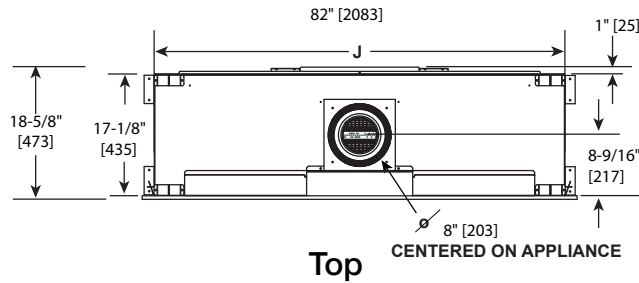

Please consult the manufacturer's installation manual for all details and requirements before making a final design layout decision.

ECHEL72IN

72" Direct Vent Gas Fireplace

MODEL	FRONT WIDTH		BACK WIDTH		HEIGHT		DEPTH		GLASS SIZE
	Actual	Framing	Actual	Framing	Actual	Framing	Actual	Framing	
ECHEL72IN	82"	84-1/4"	82"	84-1/4"	47-3/4"	48"	17-1/8"	18-1/4"	71-1/2" x 12-1/2"

APPLIANCE LOCATION

WALL PENETRATION

MANTEL PROJECTIONS - COMBUSTIBLE

MANTEL PROJECTIONS - NON-COMBUSTIBLE

FRAMING DIMENSION

CLEARANCES TO COMBUSTIBLES

MANTEL LEG/WALL PROJECTIONS

PRODUCT LISTING CODES	
US	ANSI Z21.88-2014
CAN	CSA 2.33-2014
US LISTED	UL307B