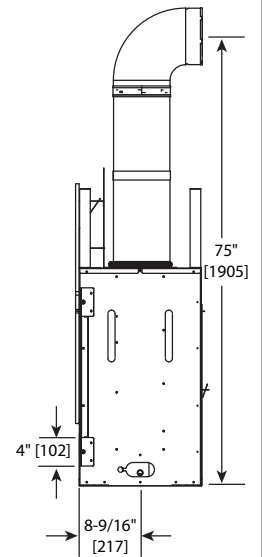

Please consult the manufacturer's installation manual for all details and requirements before making a final design layout decision.

ECHEL72IN

72" Direct Vent Gas Fireplace

MODEL	FRONT WIDTH		BACK WIDTH		HEIGHT		DEPTH		GLASS SIZE
	Actual	Framing	Actual	Framing	Actual	Framing	Actual	Framing	
ECHEL72IN	82"	84-1/4"	82"	84-1/4"	47-3/4"	48"	17-1/8"	18-1/4"	71-1/2" x 12-1/2"

APPLIANCE LOCATION

WALL PENETRATION

MANTEL PROJECTIONS - COMBUSTIBLE

MANTEL PROJECTIONS - NON-COMBUSTIBLE

FRAMING DIMENSION

CLEARANCES TO COMBUSTIBLES

MANTEL LEG/WALL PROJECTIONS

PRODUCT LISTING CODES	
US	ANSI Z21.88-2014
CAN	CSA 2.33-2014
US LISTED	UL307B