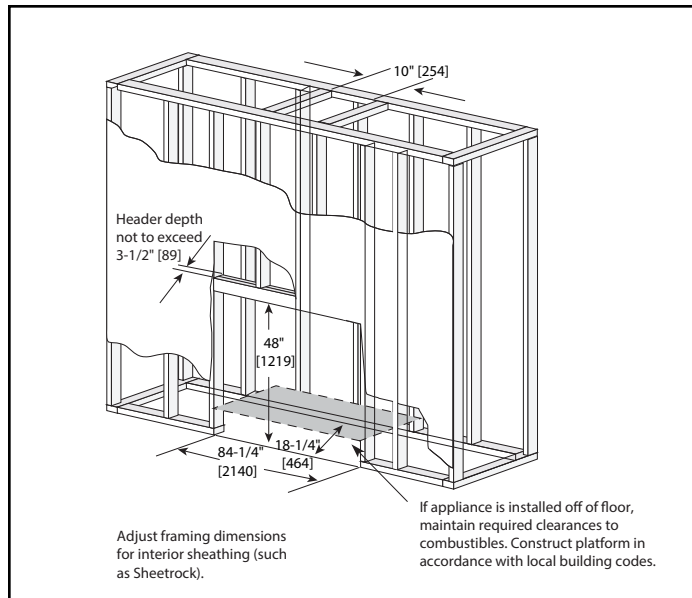

Please consult the manufacturer's installation manual for all details and requirements before making a final design layout decision.

ECHEL72IN

72" Direct Vent Gas Fireplace

MODEL	FRONT WIDTH		BACK WIDTH		HEIGHT		DEPTH		GLASS SIZE
	Actual	Framing	Actual	Framing	Actual	Framing	Actual	Framing	
ECHEL72IN	82"	84-1/4"	82"	84-1/4"	47-3/4"	48"	17-1/8"	18-1/4"	71-1/2" x 12-1/2"

APPLIANCE LOCATION

WALL PENETRATION

MANTEL PROJECTIONS - COMBUSTIBLE

MANTEL PROJECTIONS - NON-COMBUSTIBLE

FRAMING DIMENSION

CLEARANCES TO COMBUSTIBLES

MANTEL LEG/WALL PROJECTIONS

PRODUCT LISTING CODES	
US	ANSI Z21.88-2014
CAN	CSA 2.33-2014
US LISTED	UL307B