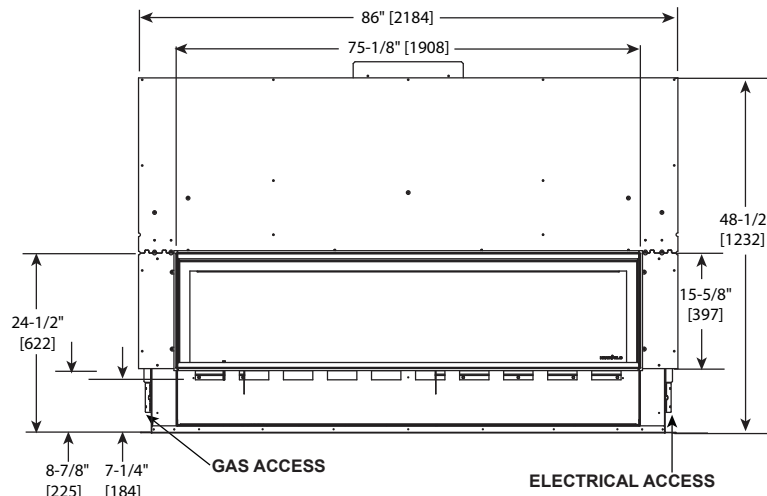

Please consult the manufacturer's installation manual for all details and requirements before making a final design layout decision.

ECHEL72IN

72" Direct Vent Gas Fireplace

MODEL	FRONT WIDTH		BACK WIDTH		HEIGHT		DEPTH		GLASS SIZE
	Actual	Framing	Actual	Framing	Actual	Framing	Actual	Framing	
ECHEL72IN	82"	84-1/4"	82"	84-1/4"	47-3/4"	48"	17-1/8"	18-1/4"	71-1/2" x 12-1/2"

APPLIANCE LOCATION

WALL PENETRATION

MANTEL PROJECTIONS - COMBUSTIBLE

MANTEL PROJECTIONS - NON-COMBUSTIBLE

FRAMING DIMENSION

CLEARANCES TO COMBUSTIBLES

MANTEL LEG/WALL PROJECTIONS

PRODUCT LISTING CODES	
US	ANSI Z21.88-2014
CAN	CSA 2.33-2014
US LISTED	UL307B