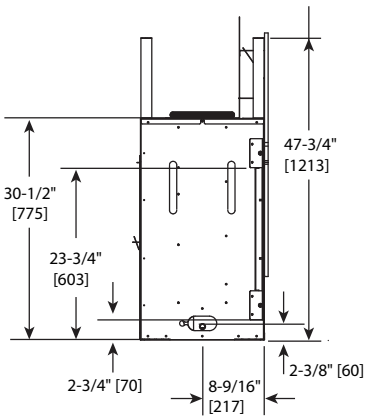

Please consult the manufacturer's installation manual for all details and requirements before making a final design layout decision.

ECHEL72IN

72" Direct Vent Gas Fireplace

MODEL	FRONT WIDTH		BACK WIDTH		HEIGHT		DEPTH		GLASS SIZE
	Actual	Framing	Actual	Framing	Actual	Framing	Actual	Framing	
ECHEL72IN	82"	84-1/4"	82"	84-1/4"	47-3/4"	48"	17-1/8"	18-1/4"	71-1/2" x 12-1/2"

APPLIANCE LOCATION

WALL PENETRATION

MANTEL PROJECTIONS - COMBUSTIBLE

MANTEL PROJECTIONS - NON-COMBUSTIBLE

FRAMING DIMENSION

CLEARANCES TO COMBUSTIBLES

MANTEL LEG/WALL PROJECTIONS

PRODUCT LISTING CODES	
US	ANSI Z21.88-2014
CAN	CSA 2.33-2014
US LISTED	UL307B