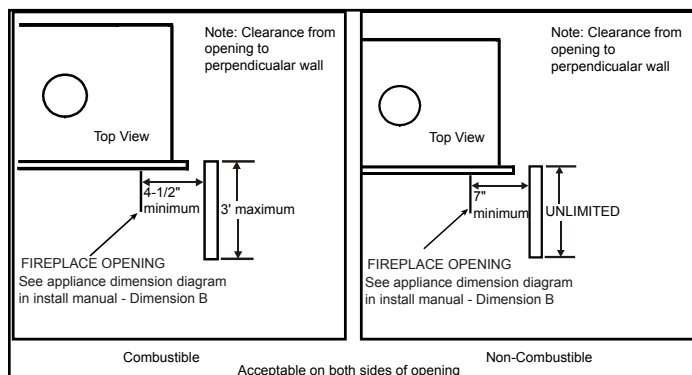

Please consult the manufacturer's installation manual for all details and requirements before making a final design layout decision.

ECHEL72IN

72" Direct Vent Gas Fireplace

MODEL	FRONT WIDTH		BACK WIDTH		HEIGHT		DEPTH		GLASS SIZE
	Actual	Framing	Actual	Framing	Actual	Framing	Actual	Framing	
ECHEL72IN	82"	84-1/4"	82"	84-1/4"	47-3/4"	48"	17-1/8"	18-1/4"	71-1/2" x 12-1/2"

APPLIANCE LOCATION

WALL PENETRATION

MANTEL PROJECTIONS - COMBUSTIBLE

MANTEL PROJECTIONS - NON-COMBUSTIBLE

FRAMING DIMENSION

CLEARANCES TO COMBUSTIBLES

MANTEL LEG/WALL PROJECTIONS

PRODUCT LISTING CODES	
US	ANSI Z21.88-2014
CAN	CSA 2.33-2014
US LISTED	UL307B