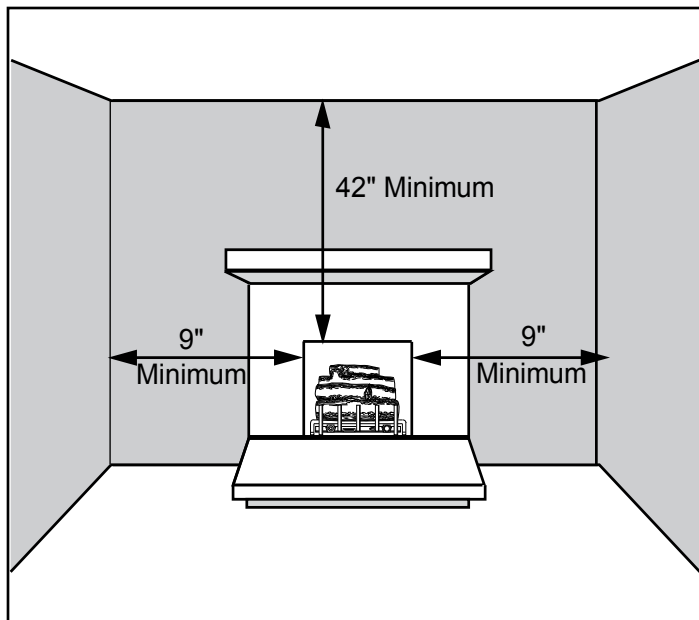

# Aria 32

Vent Free Fireplace System

MODEL	FRONT WIDTH		BACK WIDTH		HEIGHT		DEPTH		VIEWING AREA
	Actual	Framing	Actual	Framing	Actual	Framing	Actual	Framing	
VFF32C VFF32L	37	37-1/4	29	37-1/4	34-1/2	35	18-5/8	15-1/2	32 x 21-3/4

**DETERMINE UNIT SIZE**

See homeowner's manual for information on determining the proper size unit for the space required.

**APPLIANCE LOCATION**

**MANTEL PROJECTIONS**

**MANTEL LEG PROJECTIONS**

**CLEARANCES TO COMBUSTIBLES**

**Back Wall Clearance** — The appliance may be placed against a combustible back wall.

**Floor Clearance** — The fireplace may be installed directly on a combustible floor or a raised platform of an appropriate height. Do not place fireplace on carpeting, vinyl, tile or other soft floor coverings. It may, however, be placed on flat wood, plywood, particle board or other hard surfaces. Be sure fireplace rests on a solid continuous floor or platform with appropriate framing for support and so that no cold air can enter from under the firebox.