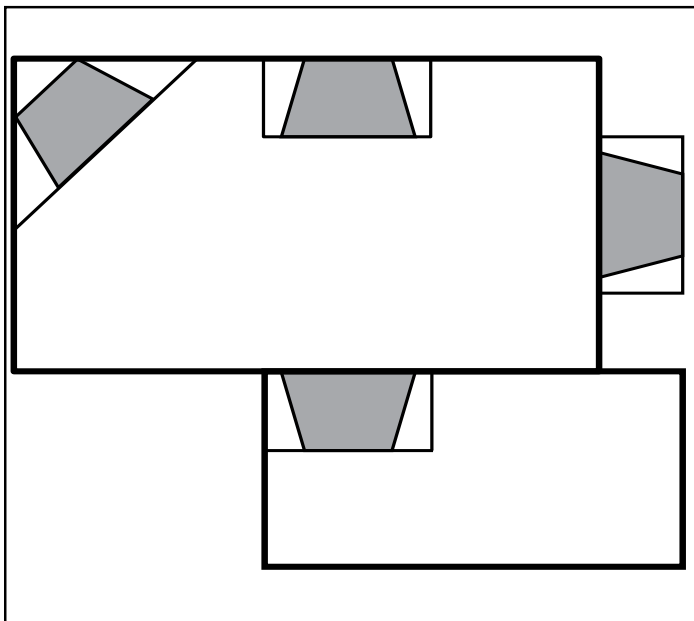

# Aria 32

Vent Free Fireplace System

MODEL	FRONT WIDTH		BACK WIDTH		HEIGHT		DEPTH		VIEWING AREA
	Actual	Framing	Actual	Framing	Actual	Framing	Actual	Framing	
VFF32C VFF32L	37	37-1/4	29	37-1/4	34-1/2	35	18-5/8	15-1/2	32 x 21-3/4

**DETERMINE UNIT SIZE**

See homeowner's manual for information on determining the proper size unit for the space required.

**APPLIANCE LOCATION**

**MANTEL PROJECTIONS**

**MANTEL LEG PROJECTIONS**

**CLEARANCES TO COMBUSTIBLES**